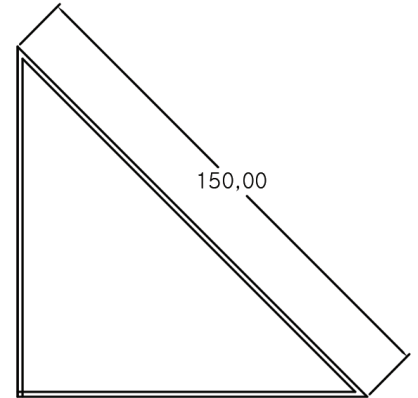

OE-CA91AWM-01

45 DEGREE ANGLED WALL MOUNT

DIMENSIONS

Front View

Side View

Back View