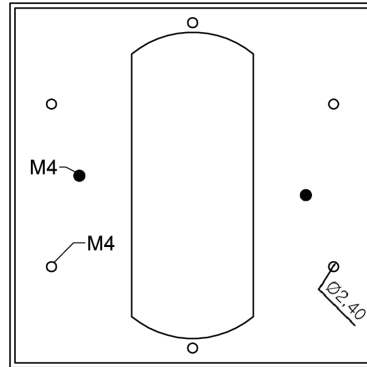

OE-CA91AWM-01

45 DEGREE ANGLED WALL MOUNT

DIMENSIONS

Front View

Side View

Back View