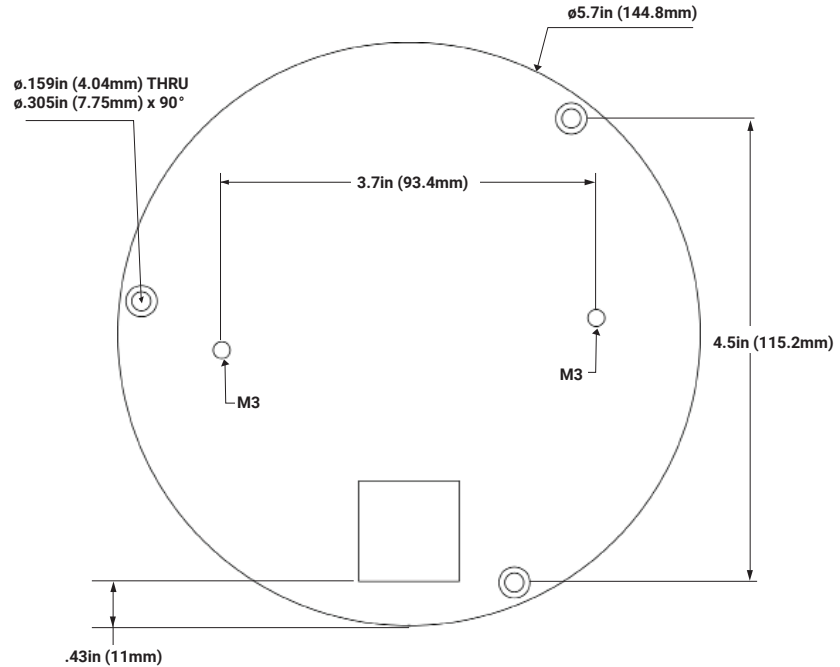

OE-CA91AP-01

91-SERIES ADAPTER PLATE

DIMENSIONS

Top View

Side View