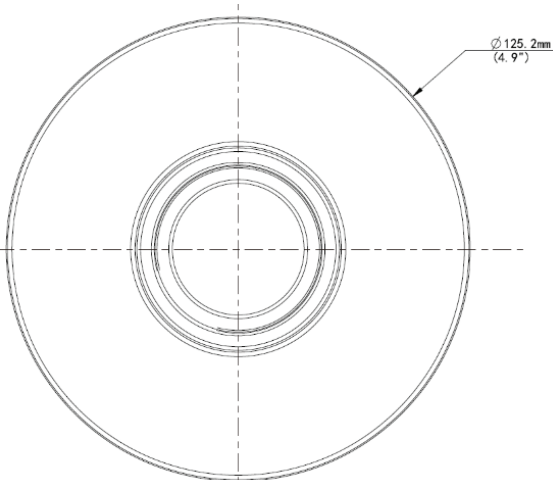

OE-CA30PC-01
OE-CA30PC-01B

30-SERIES PENDANT CAP

DIMENSIONS

Front View

Top View

Bottom View