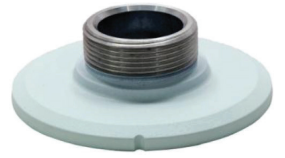

# 10-SERIES

OE-C1011D4-S\*  
 OE-C1013D4-S\*  
 OE-C1012D2-S\*\*  
 OE-C1014D4-S\*\*  
 OE-C1016T2-S

\*compatible with  
 OE-CA00PDC-01

\*\*compatible with  
 OE-CA00PDC-02

10-Series Adapter Plate  
 OE-CA10AP-01

10-Series Junction Box  
 OE-CA10JB-01

10-Series Pendant Cap  
 OE-CA10PC-01

10-Series Wall Mount  
 OE-CA10WM-01

Paintable Dome Cover  
 OE-CA00PDC-01

Paintable Dome Cover  
 OE-CA00PDC-02

10-Series Wall Mount  
 OE-CA10WM-01