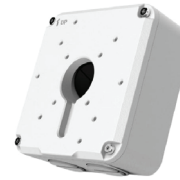

10-Series Junction Box  
 OE-CA10JB-01

10-Series Pendant Cap  
 OE-CA10PC-01

10-Series Wall Mount  
 OE-CA10WM-01

Paintable Dome Cover  
 OE-CA00PDC-01

Paintable Dome Cover  
 OE-CA00PDC-02

10-Series Wall Mount  
 OE-CA10WM-01

Indoor/Outdoor 7" Junction Box  
 OE-CA00JB-01

10-Series Wall Mount  
 OE-CA10WM-01

Indoor/Outdoor 7" Junction Box  
 OE-CA00JB-01

Pole Mount Kit  
 OE-CA00PMK-01

10-Series Pendant Cap  
 OE-CA10PC-01

Indoor/Outdoor Wall Mount  
 OE-CA00WM-01