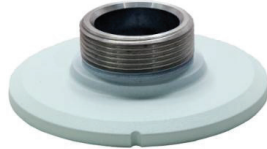

# 32-SERIES

OE-C3212D8-S  
OE-C3212D4-S

32-Series Junction Box  
OE-CA32JB-01

32-Series Pendant Cap  
OE-CA32PC-01

32-Series Wall Mount  
OE-CA32WM-01

32-Series Transfer Plate  
OE-CA32TP-01

32-Series In-Ceiling Mount  
OE-CA32ICM-01

Paintable Dome Cover  
OE-CA32PDC-01

32-Series Wall Mount  
OE-CA32WM-01

Indoor/Outdoor 7" Junction Box  
OE-CA00JB-01

32-Series Wall Mount  
OE-CA32WM-01

Indoor/Outdoor 7" Junction Box  
OE-CA00JB-01

Pole Mount Kit  
OE-CA00PMK-01

32-Series Pendant Cap  
OE-CA32PC-01

Ceiling-Mounted Pole  
OE-CA00CMP-01

32-Series Pendant Cap  
OE-CA32PC-01

Indoor/Outdoor Wall Mount  
OE-CA00WM-01

32-Series Pendant Cap  
OE-CA32PC-01

Indoor/Outdoor Wall Mount  
OE-CA00WM-01