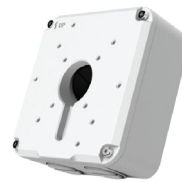

30-Series Wall Mount  
**OE-CA30WM-01**

30-Series Junction Box  
**OE-CA30JB-01B**

30-Series Pendant Cap  
**OE-CA30PC-01B**

30-Series Wall Mount  
**OE-CA30WM-01B**

Paintable Dome Cover  
**OE-CA00PDC-03**

30-Series Wall Mount  
**OE-CA30WM-01**

Indoor/Outdoor 7" Junction Box  
**OE-CA00JB-01**

30-Series Wall Mount  
**OE-CA30WM-01**

Indoor/Outdoor 7" Junction Box  
**OE-CA00JB-01**

Pole Mount Kit  
**OE-CA00PMK-01**