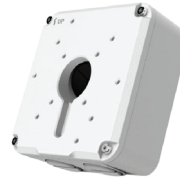

# 32-SERIES

OE-C3212D8-S  
OE-C3212D4-S

32-Series Junction Box  
OE-CA32JB-01

32-Series Pendant Cap  
OE-CA32PC-01

32-Series Wall Mount  
OE-CA32WM-01

32-Series Transfer Plate  
OE-CA32TP-01

32-Series In-Ceiling Mount  
OE-CA32ICM-01

Paintable Dome Cover  
OE-CA32PDC-01

32-Series Wall Mount  
OE-CA32WM-01

Indoor/Outdoor 7" Junction Box  
OE-CA00JB-01

32-Series Wall Mount  
OE-CA32WM-01

Indoor/Outdoor 7" Junction Box  
OE-CA00JB-01

Pole Mount Kit  
OE-CA00PMK-01

32-Series Pendant Cap  
OE-CA32PC-01

Ceiling-Mounted Pole  
OE-CA00CMP-01

32-Series Pendant Cap  
OE-CA32PC-01

Indoor/Outdoor Wall Mount  
OE-CA00WM-01

32-Series Pendant Cap  
OE-CA32PC-01

Indoor/Outdoor Wall Mount  
OE-CA00WM-01