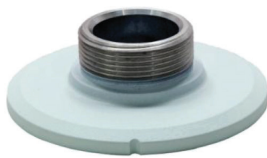

10-Series Junction Box  
 OE-CA10JB-01

10-Series Pendant Cap  
 OE-CA10PC-01

10-Series Wall Mount  
 OE-CA10WM-01

Paintable Dome Cover  
 OE-CA00PDC-01

Paintable Dome Cover  
 OE-CA00PDC-02

10-Series Wall Mount  
 OE-CA10WM-01

Indoor/Outdoor 7" Junction Box  
 OE-CA00JB-01

10-Series Wall Mount  
 OE-CA10WM-01

Indoor/Outdoor 7" Junction Box  
 OE-CA00JB-01

Pole Mount Kit  
 OE-CA00PMK-01

10-Series Pendant Cap  
 OE-CA10PC-01

Indoor/Outdoor Wall Mount  
 OE-CA00WM-01

10-Series Pendant Cap  
 OE-CA10PC-01

Indoor/Outdoor Wall Mount  
 OE-CA00WM-01

Corner Mount  
 OE-CA00CM-01

10-Series Pendant Cap  
 OE-CA10PC-01

Indoor/Outdoor Wall Mount  
 OE-CA00WM-01

Pole Mount Kit  
 OE-CA00PMK-01