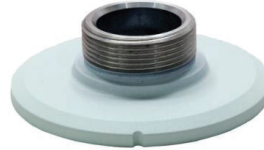

30-Series Pendant Cap  
**OE-CA30PC-01**

Ceiling-Mounted Pole  
**OE-CA00CMP-01**

30-Series Pendant Cap  
**OE-CA30PC-01**

Indoor/Outdoor Wall Mount  
**OE-CA00WM-01**

30-Series Pendant Cap  
**OE-CA30PC-01**

Indoor/Outdoor Wall Mount  
**OE-CA00WM-01**

Corner Mount  
**OE-CA00CM-01**

30-Series Pendant Cap  
**OE-CA30PC-01**

Indoor/Outdoor Wall Mount  
**OE-CA00WM-01**

Pole Mount Kit  
**OE-CA00PMK-02**

**SELECT A DIFFERENT CAMERA**

# 32-SERIES

OE-C3212D8-S  
OE-C3212D4-S

32-Series Junction Box  
OE-CA32JB-01

32-Series Pendant Cap  
OE-CA32PC-01

32-Series Wall Mount  
OE-CA32WM-01

32-Series Transfer Plate  
OE-CA32TP-01

32-Series In-Ceiling Mount  
OE-CA32ICM-01