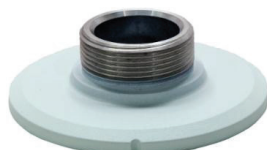

32-Series Pendant Cap  
OE-CA32PC-01

Ceiling-Mounted Pole  
OE-CA00CMP-01

32-Series Pendant Cap  
OE-CA32PC-01

Indoor/Outdoor Wall Mount  
OE-CA00WM-01

32-Series Pendant Cap  
OE-CA32PC-01

Indoor/Outdoor Wall Mount  
OE-CA00WM-01

Corner Mount  
OE-CA00CM-01

32-Series Pendant Cap  
OE-CA32PC-01

Indoor/Outdoor Wall Mount  
OE-CA00WM-01

Pole Mount Kit  
OE-CA00PMK-01

SELECT A DIFFERENT CAMERA