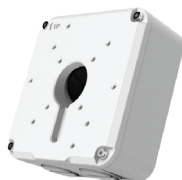

10-Series Pendant Cap  
 OE-CA10PC-01

Indoor/Outdoor Wall Mount  
 OE-CA00WM-01

Corner Mount  
 OE-CA00CM-01

10-Series Pendant Cap  
 OE-CA10PC-01

Indoor/Outdoor Wall Mount  
 OE-CA00WM-01

Pole Mount Kit  
 OE-CA00PMK-01

10-Series Pendant Cap  
 OE-CA10PC-01

Ceiling-Mounted Pole  
 OE-CA00CMP-01

SELECT A DIFFERENT CAMERA

# 20-SERIES

**OE-C2012B4-S**

**OE-C2012B8-S**

Indoor/Outdoor 7" Junction Box  
**OE-CA00JB-01**

Indoor/Outdoor 7" Junction Box  
**OE-CA00JB-01**

Pole Mount Kit  
**OE-CA00PMK-01**

---

**SELECT A DIFFERENT CAMERA**