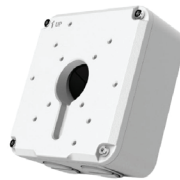

10-Series Junction Box  
 OE-CA10JB-01

10-Series Pendant Cap  
 OE-CA10PC-01

10-Series Wall Mount  
 OE-CA10WM-01

Paintable Dome Cover  
 OE-CA00PDC-01

Paintable Dome Cover  
 OE-CA00PDC-02

10-Series Wall Mount  
 OE-CA10WM-01

Indoor/Outdoor 7" Junction Box  
 OE-CA00JB-01

10-Series Wall Mount  
 OE-CA10WM-01

Indoor/Outdoor 7" Junction Box  
 OE-CA00JB-01

Pole Mount Kit  
 OE-CA00PMK-01

10-Series Pendant Cap  
 OE-CA10PC-01

Indoor/Outdoor Wall Mount  
 OE-CA00WM-01