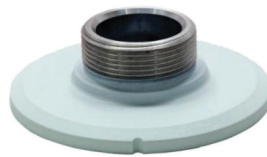

10-Series Junction Box  
 OE-CA10JB-01

10-Series Pendant Cap  
 OE-CA10PC-01

10-Series Wall Mount  
 OE-CA10WM-01

Paintable Dome Cover  
 OE-CA00PDC-01

Paintable Dome Cover  
 OE-CA00PDC-02

10-Series Wall Mount  
 OE-CA10WM-01

Indoor/Outdoor 7" Junction Box  
 OE-CA00JB-01

10-Series Wall Mount  
 OE-CA10WM-01

Indoor/Outdoor 7" Junction Box  
 OE-CA00JB-01

Pole Mount Kit  
 OE-CA00PMK-01

10-Series Pendant Cap  
 OE-CA10PC-01

Indoor/Outdoor Wall Mount  
 OE-CA00WM-01

10-Series Pendant Cap  
 OE-CA10PC-01

Indoor/Outdoor Wall Mount  
 OE-CA00WM-01

Corner Mount  
 OE-CA00CM-01

10-Series Pendant Cap  
 OE-CA10PC-01

Indoor/Outdoor Wall Mount  
 OE-CA00WM-01

Pole Mount Kit  
 OE-CA00PMK-01