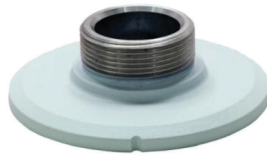

10-Series Junction Box  
 OE-CA10JB-01

10-Series Pendant Cap  
 OE-CA10PC-01

10-Series Wall Mount  
 OE-CA10WM-01

Paintable Dome Cover  
 OE-CA00PDC-01

Paintable Dome Cover  
 OE-CA00PDC-02

10-Series Wall Mount  
 OE-CA10WM-01

Indoor/Outdoor 7" Junction Box  
 OE-CA00JB-01

10-Series Wall Mount  
 OE-CA10WM-01

Indoor/Outdoor 7" Junction Box  
 OE-CA00JB-01

Pole Mount Kit  
 OE-CA00PMK-01

10-Series Pendant Cap  
 OE-CA10PC-01

Indoor/Outdoor Wall Mount  
 OE-CA00WM-01

10-Series Pendant Cap  
 OE-CA10PC-01

Indoor/Outdoor Wall Mount  
 OE-CA00WM-01

Corner Mount  
 OE-CA00CM-01

10-Series Pendant Cap  
 OE-CA10PC-01

Indoor/Outdoor Wall Mount  
 OE-CA00WM-01

Pole Mount Kit  
 OE-CA00PMK-01