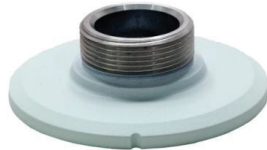

# 32-SERIES

OE-C3212D8-S  
OE-C3212D4-S

32-Series Junction Box  
OE-CA32JB-01

32-Series Pendant Cap  
OE-CA32PC-01

32-Series Wall Mount  
OE-CA32WM-01

32-Series Transfer Plate  
OE-CA32TP-01

32-Series In-Ceiling Mount  
OE-CA32ICM-01

Paintable Dome Cover  
OE-CA32PDC-01

32-Series Wall Mount  
OE-CA32WM-01

Indoor/Outdoor 7" Junction Box  
OE-CA00JB-01

32-Series Wall Mount  
OE-CA32WM-01

Indoor/Outdoor 7" Junction Box  
OE-CA00JB-01

Pole Mount Kit  
OE-CA00PMK-01

32-Series Pendant Cap  
OE-CA32PC-01

Ceiling-Mounted Pole  
OE-CA00CMP-01

32-Series Pendant Cap  
OE-CA32PC-01

Indoor/Outdoor Wall Mount  
OE-CA00WM-01

32-Series Pendant Cap  
OE-CA32PC-01

Indoor/Outdoor Wall Mount  
OE-CA00WM-01