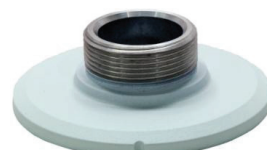

32-Series Pendant Cap  
OE-CA32PC-01

Ceiling-Mounted Pole  
OE-CA00CMP-01

32-Series Pendant Cap  
OE-CA32PC-01

Indoor/Outdoor Wall Mount  
OE-CA00WM-01

32-Series Pendant Cap  
OE-CA32PC-01

Indoor/Outdoor Wall Mount  
OE-CA00WM-01

Corner Mount  
OE-CA00CM-01

32-Series Pendant Cap  
OE-CA32PC-01

Indoor/Outdoor Wall Mount  
OE-CA00WM-01

Pole Mount Kit  
OE-CA00PMK-01

SELECT A DIFFERENT CAMERA