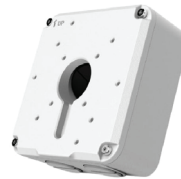

Indoor/Outdoor Wall Mount  
**OE-CA00WM-01**

Corner Mount  
**OE-CA00CM-01**

30-Series Pendant Cap  
**OE-CA30PC-01**

Indoor/Outdoor Wall Mount  
**OE-CA00WM-01**

Pole Mount Kit  
**OE-CA00PMK-02**

**SELECT A DIFFERENT CAMERA**

# 32-SERIES

OE-C3212D8-S  
OE-C3212D4-S

32-Series Junction Box  
OE-CA32JB-01

32-Series Pendant Cap  
OE-CA32PC-01

32-Series Wall Mount  
OE-CA32WM-01

32-Series Transfer Plate  
OE-CA32TP-01

32-Series In-Ceiling Mount  
OE-CA32ICM-01

Paintable Dome Cover  
OE-CA32PDC-01

32-Series Wall Mount  
OE-CA32WM-01

Indoor/Outdoor 7" Junction Box  
OE-CA00JB-01

32-Series Wall Mount  
OE-CA32WM-01

Indoor/Outdoor 7" Junction Box  
OE-CA00JB-01

Pole Mount Kit  
OE-CA00PMK-01