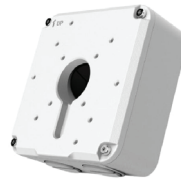

30-Series Wall Mount  
**OE-CA30WM-01**

30-Series Junction Box  
**OE-CA30JB-01B**

30-Series Pendant Cap  
**OE-CA30PC-01B**

30-Series Wall Mount  
**OE-CA30WM-01B**

Paintable Dome Cover  
**OE-CA00PDC-03**

30-Series Wall Mount  
**OE-CA30WM-01**

Indoor/Outdoor 7" Junction Box  
**OE-CA00JB-01**

30-Series Wall Mount  
**OE-CA30WM-01**

Indoor/Outdoor 7" Junction Box  
**OE-CA00JB-01**

Pole Mount Kit  
**OE-CA00PMK-01**