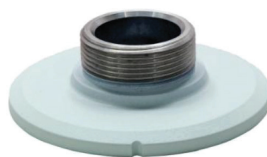

Indoor/Outdoor 7" Junction Box  
 OE-CA00JB-01

10-Series Wall Mount  
 OE-CA10WM-01

Indoor/Outdoor 7" Junction Box  
 OE-CA00JB-01

Pole Mount Kit  
 OE-CA00PMK-01

10-Series Pendant Cap  
 OE-CA10PC-01

Indoor/Outdoor Wall Mount  
 OE-CA00WM-01

10-Series Pendant Cap  
 OE-CA10PC-01

Indoor/Outdoor Wall Mount  
 OE-CA00WM-01

Corner Mount  
 OE-CA00CM-01

10-Series Pendant Cap  
 OE-CA10PC-01

Indoor/Outdoor Wall Mount  
 OE-CA00WM-01

Pole Mount Kit  
 OE-CA00PMK-01