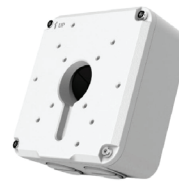

## OE-C9112F12

91-Series Angled Wall Mount  
**OE-CA91AWM-01**

91-Series Adapter Plate  
**OE-CA91AP-01**

91-Series Adapter Plate  
**OE-CA91AP-01**

Wall Mount  
**OE-CA79WM**

91-Series Wall Mount Kit  
**OE-CA91WMKT-01**

91-Series Adapter Plate  
**OE-CA91AP-01**

Dome Junction Box  
**OE-CA79JB**

91-Series Junction Box Kit  
**OE-CA91JBKT-01**

91-Series Adapter Plate  
**OE-CA91AP-01**

Pendant Mount Adapter  
**OE-CA79PM**

91-Series Pendant Mount Kit  
**OE-CA91PCKT-01**

91-Series Wall Mount Kit  
**OE-CA91WMKT-01**

Indoor/Outdoor 7" Junction Box  
**OE-CA00JB-01**

91-Series Pendant Mount Kit  
**OE-CA91PCKT-01**

Ceiling-Mounted Pole  
**OE-CA00CMP-01**