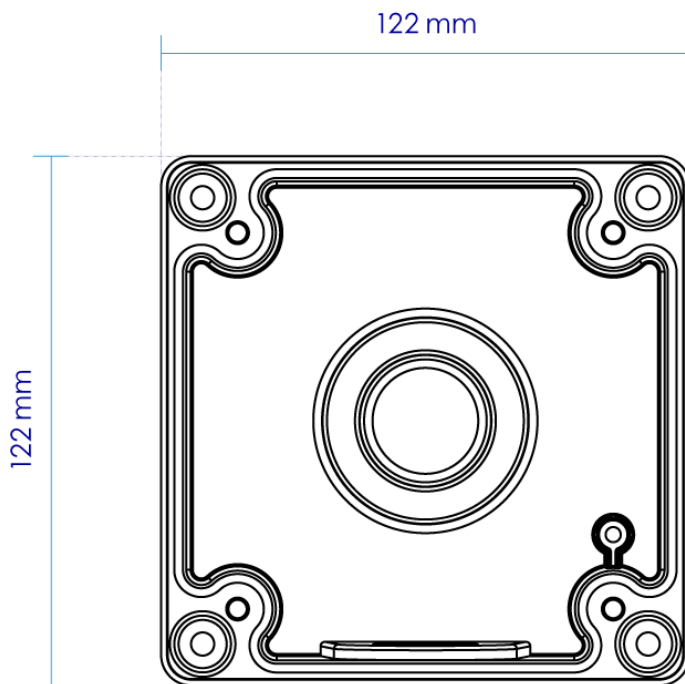

OE-CA00JB-02 Outdoor Junction Box

SPECIFICATIONS

Material	Aluminum Alloy
Color	White
Dimensions	122 x 122 x 63 mm
Weight	1.21 lbs

DIMENSIONS

Front View

Side View