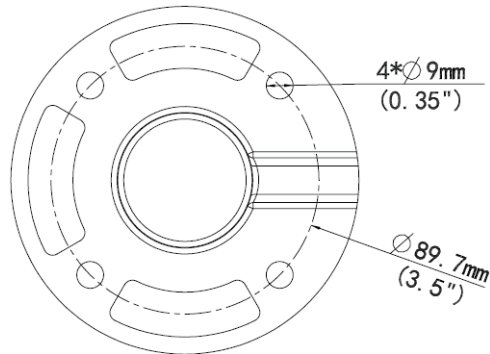

OE-CA00CMP-01

CEILING-MOUNTED POLE

DIMENSIONS

Top View

Side View