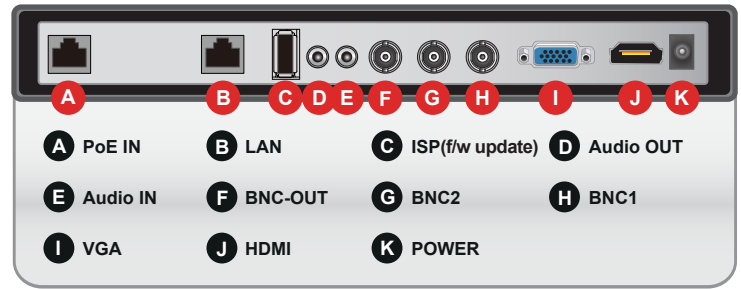

SPECIFICATIONS

24RPE	
Display	
Screen Size	23.8 Inch
Active Display Area	527.04mm(W)×296.46mm(H)
Resolution	1920×1080
Brightness	250cd/m²
Contrast Ratio	1000 : 1
Aspect Ratio	16 : 9
Viewing Angle (H/V)	178° / 178°
Display Color	16.7M
Response Time	5ms
Pixel Pitch(mm)	0.275(H)×0.275(V)
Interface	
BNC input/output	2/1(CVBS)
HDMI input	1
VGA input	1
RJ45 PoE input	1(IEEE802.3at, 10/100/1000MB)
RJ45 PoE output (optional)	1(loop network, 10/100/1000MB)
DP input	N/A
USB	for F/W update only
AUDIO in/put	1/1
OSD display	
OSD control	Auto adjust, Brightness, Contrast, Hori. / Vert. Position, Clock, phase, Color, Language..
Language	English
POWER	
Power input	DC12V 3A. or POE Input AT Standard
Max in operation	≤35W (Max)
Standby power loss	<1W
Operating temperature	-20~60℃
Mounts	
VESA™ Mount Size	Stand mount, VESA mount
Mount Method	100 x 100mm

INPUT INTERFACE