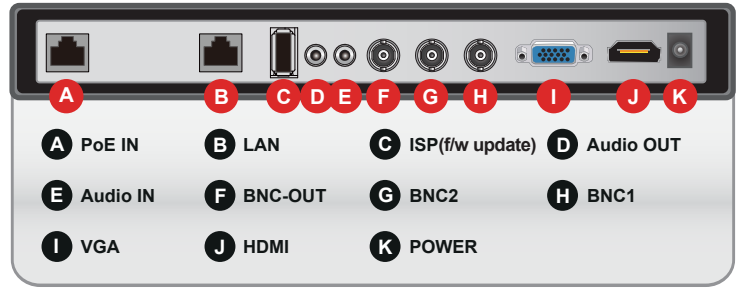

SPECIFICATIONS

22RPE	
Display	
Screen Size	21.5 Inch
Active Display Area	476.64mm(W)×268.11mm(H)
Resolution	1920×1080
Brightness	250cd/m²
Contrast Ratio	1000 : 1
Aspect Ratio	16 : 9
Viewing Angle (H/V)	170° / 160°
Display Color	16.7M
Response Time	5ms
Pixel Pitch(mm)	0.248(H)×0.248(V)
Interface	
BNC input/output	2/1(CVBS)
HDMI input	1
VGA input	1
RJ45 PoE input	1(IEEE802.3at, 10/100/1000MB)
RJ45 PoE output (optional)	1(loop network, 10/100/1000MB)
DP input	N/A
USB	for F/W update only
AUDIO in/put	1/1
OSD display	
OSD control	Auto adjust, Brightness, Contrast, Hori. / Vert. Position, Clock, phase, Color, Language..
Language	English
POWER	
Power input	DC12V 3A. or POE Input AT Standard
Max in operation	≤35W (Max)
Standby power loss	<1W
Operating temperature	-20~60℃
Mounts	
VESA™ Mount Size	Stand mount, VESA mount
Mount Method	100 x 100mm

INPUT INTERFACE