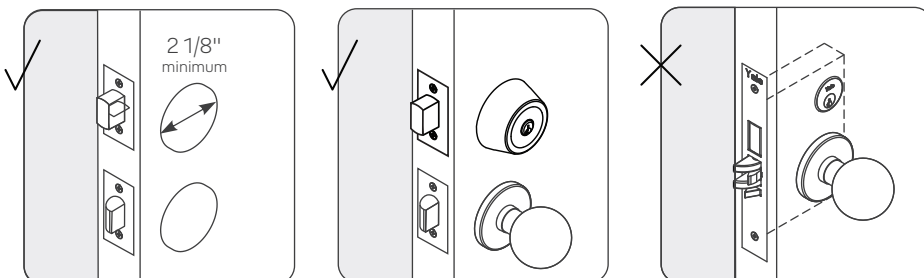

Yale Pro® 2 Specifications

Door Specifications	• Face Bore 2 1/8" or 1 1/2" • Edge Bore 1" • Backset 2 3/8" or 2 3/4" (adjustable latch) • Door Thickness 1 3/8" - 2 1/4"	Warranty	for the original owner, one year warranty for electronics and lifetime limited warranty for finish and mechanical operation.
Strikes / Latches	Strike Plate 1" x 2 1/4" RC Round Corner Latch 2 3/8" or 2 3/4" Adjustable Latch Faceplate 1" x 2 1/4" RC Round Corner	Temperature Range	Outside Temperature Range -30°C to 60°C = -22°F to 140°F Inside Temperature Range -15°C to 70°C = 5°F to 158°F Battery Temperature Range -10°C to 55°C = 14°F to 131°F Storage Temperature Range -40°C to 85°C = -40°F to 185°F
Keyway	KW-1 5 Pin (keyed models come with 1 key)	In the Box	• Yale Pro® 2 • DoorSense • Deadbolt and Strike Plate • Mounting Hardware • Key (keyed models) • 4 AA Batteries • Door Template • Installation Manual • Yale Z-Wave Smart Module
Handing	Self-handing	Product Measurements	
Durability & Security	ANSI/BHMA Grade 2 certified, 90 min fire rated and IPX5 rated	YRD614; YRD624 Exterior Interior YRD634; YRD654 Exterior Interior	.8" L x 2.6" W x 4.9" H 1.7" L x 2.7" W x 4.9" H .6" L x 2.5" W x 3.7" H 1.7" L x 2.7" W x 4.9" H

Lock compatibility