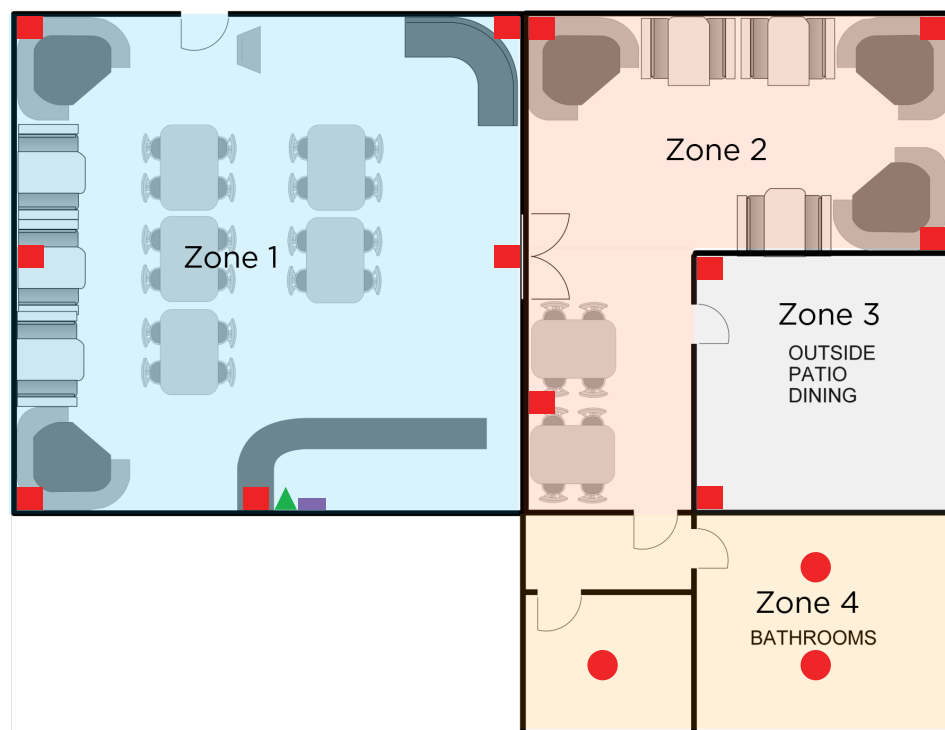

- Zone 1: Bar – Experience Space**
- Premium Sound
 - 10' Between Speakers
 - Speakers @ 10' Height
- Zone 2: Dining – Experience Space**
- Premium Sound
 - 13.4' Between Speakers
 - Speakers @ 10' Height
- Zone 3: Bathrooms – Utility Space**
- Basic Sound
 - Speakers Flush in-ceiling
 - Spaced as required
- Zone 4: Kitchen – Utility Space**
- Basic Sound
 - 12' Between Speakers
 - Speakers @ 10' Height
- Host – Utility Space**
- Provide indirect coverage
- Wait Station – Utility Space**
- Avoid Coverage as possible

- Zone 1: Bar – Experience Space**
 - Premium Sound
 - 10' Between Speakers
 - Speakers @ 10' Height
- Zone 2: Dining – Experience Space**
 - Premium Sound
 - 13.4' Between Speakers
 - Speakers @ 10' Height
- Zone 3: Patio - Outdoor Space**
 - Premium Sound
 - Speakers Outdoor rate
 - Spaced as required
- Zone 4: Bathrooms - Utility Space**
 - Basic Sound
 - Speakers Flush in-ceiling
 - Spaced as required
- Host – Utility Space**
 - Provide indirect coverage
- Wait Station – Utility Space**
 - Avoid Coverage as possible