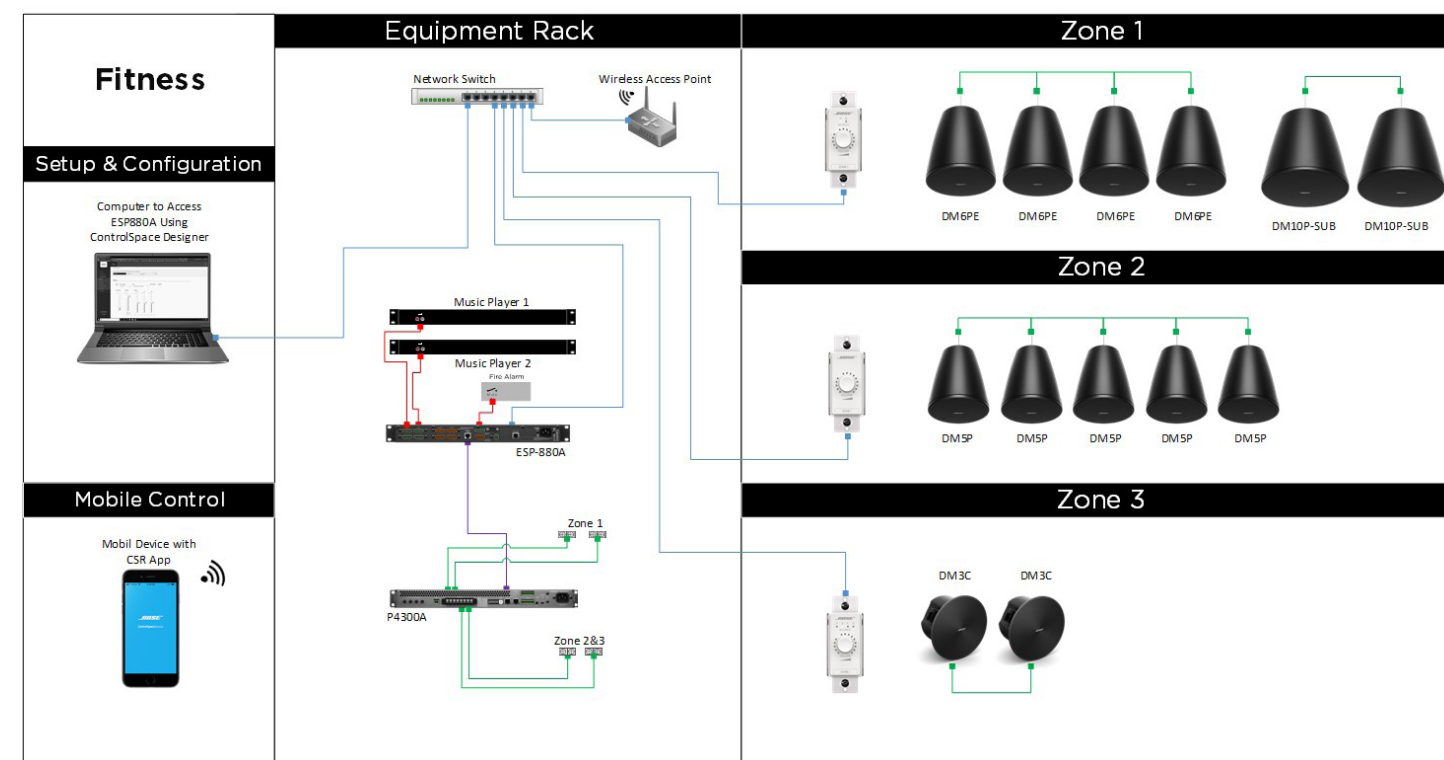

FULL RANGE BACKGROUND MUSIC

Legend	Model (SKU)	Description	Qty
●	DM6PE (841168-0110)	DesignMax 6PE 6.5 inch coaxial 100W Pendant Speaker	4
● S	DM10P-SUB (835265-0110)	DesignMax 10P-SUB 10 inch Pendant Sub-Woofer	2
●	DM3C (829708-0110)	DesignMax 3C 3.5 inch coaxial 25W Ceiling Speaker	2
●	DM5P (841166-0110)	DesignMax 5P 5.25 inch coaxial 50W Pendant Speaker	5
▲	P4300A (803288-1110)	PowerSpace 4300A Amplifier 300W X 4	1
▲	ESP-880A (812862-1110)	8x8 DSP with 8 Analog Inputs 8 Outputs	1
■	CC-3D (808930-0110)	CC-3D Volume Control w/ 4 Source Select	1
■	CC-2D (808928-0110)	CC-2D Volume Control w/ 2 Source Select	1
■	CC-1D (808461-0110)	CC-1D Volume Control	1

Design and equipment list provided as a reference. Exact equipment and quantities will need to be determined as required for actual space. Mounting accessories and non-Bose components will need to be provided for a complete and functional system.