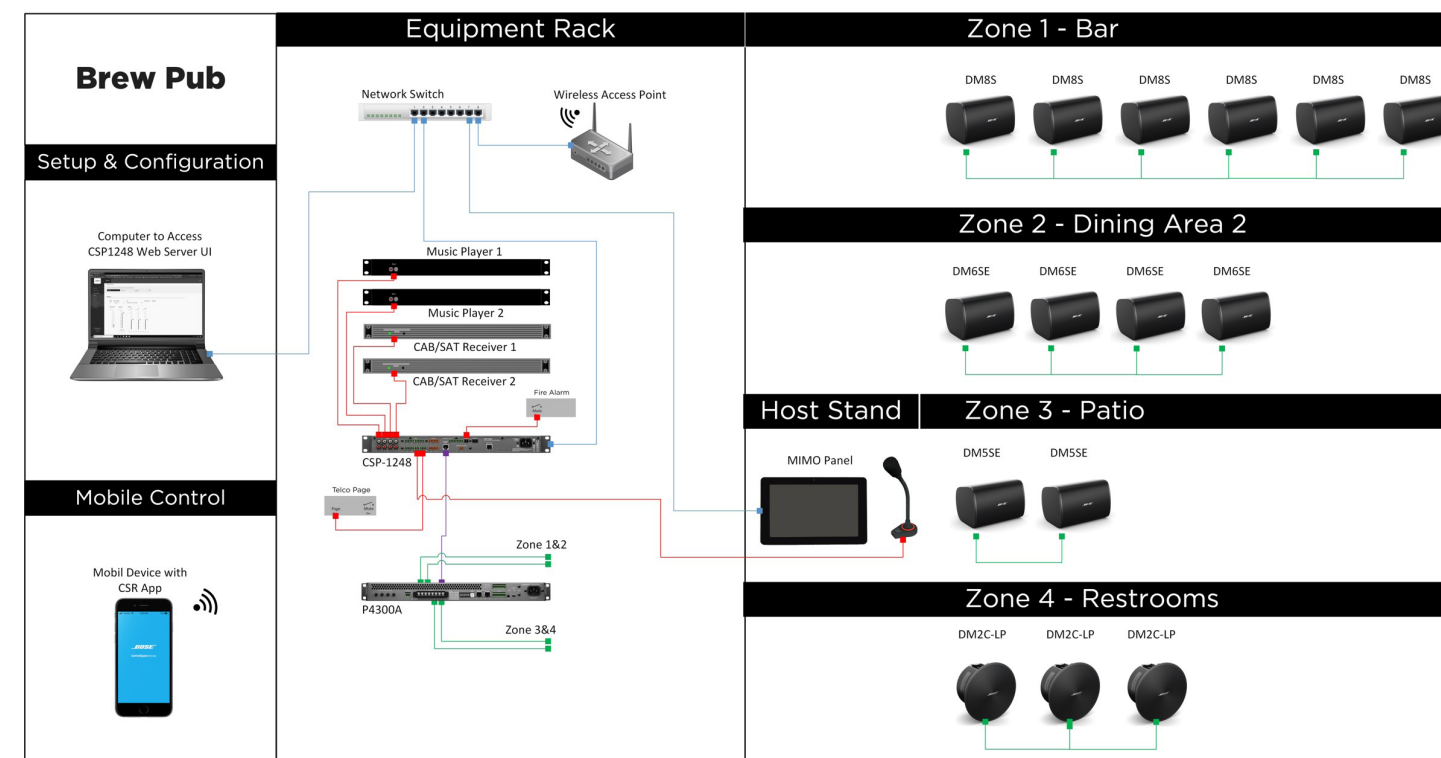

Legend	Model (SKU)	Description	Qty
■	DM8S (801332-0110)	DesignMax 8S 8 inch coaxial 100W Ceiling Speaker	6
■	DM6SE (829682-0110)	DesignMax 6C 6.5 inch coaxial 100W Ceiling Speaker	4
■	DM5SE (829705-0110)	DesignMax 5C 5.25 inch coaxial 50W Ceiling Speaker	2
●	DM2C-LP (815011-0110)	DesignMax 2C-LP Low Profile 16W Ceiling Speaker	3
▲	CSP1248 (808456-0110)	12x8 DSP with web GUI	1
▲	P4300A (803288-1110)	PowerSpace 4300A Amplifier 300W X 4	1
■	MIMO PAD (776978-0010)	PowerSpace 4300A Amplifier 300W X 4	1
■	MIMO Back Box (782691-0010)	7" Touch Panel	1

Design and equipment list provided as a reference. Exact equipment and quantities will need to be determined as required for actual space. Mounting accessories and non-Bose components will need to be provided for a complete and functional system.