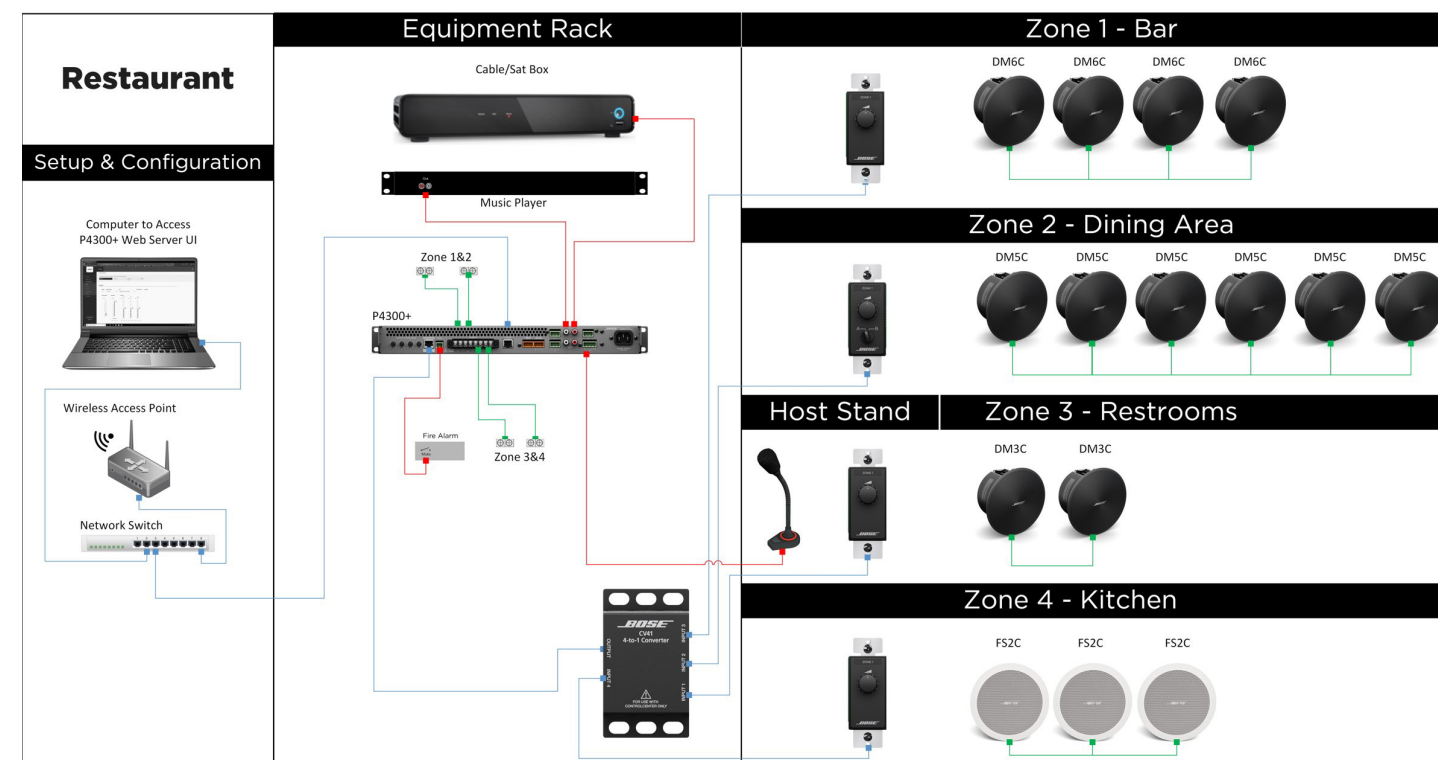

Legend	Model (SKU)	Description	Qty
●	DM6C (829679-0110)	DesignMax 6C 6.5 inch coaxial 100W Ceiling Speaker	4
●	DM5C (829683-0110)	DesignMax 5C 5.25 inch coaxial 50W Ceiling Speaker	8
●	FS2C (854154-0210)	FreeSpace FS2C Ceiling Speaker	3
▲	P4300+ (803289-1110)	PowerSpace 4300+ Amplifier & DSP 300W X 4	1
▭	CC-2 (768938-0110)	CC-2 Volume Control w/ AB Switch	2
▭	CC-1 (768932-0110)	CC-1 Volume Control	2
▭	CV41 (768928-0010)	ControlCenter 4 to 1 Converter	1

Design and equipment list provided as a reference. Exact equipment and quantities will need to be determined as required for actual space. Mounting accessories and non-Bose components will need to be provided for a complete and functional system.