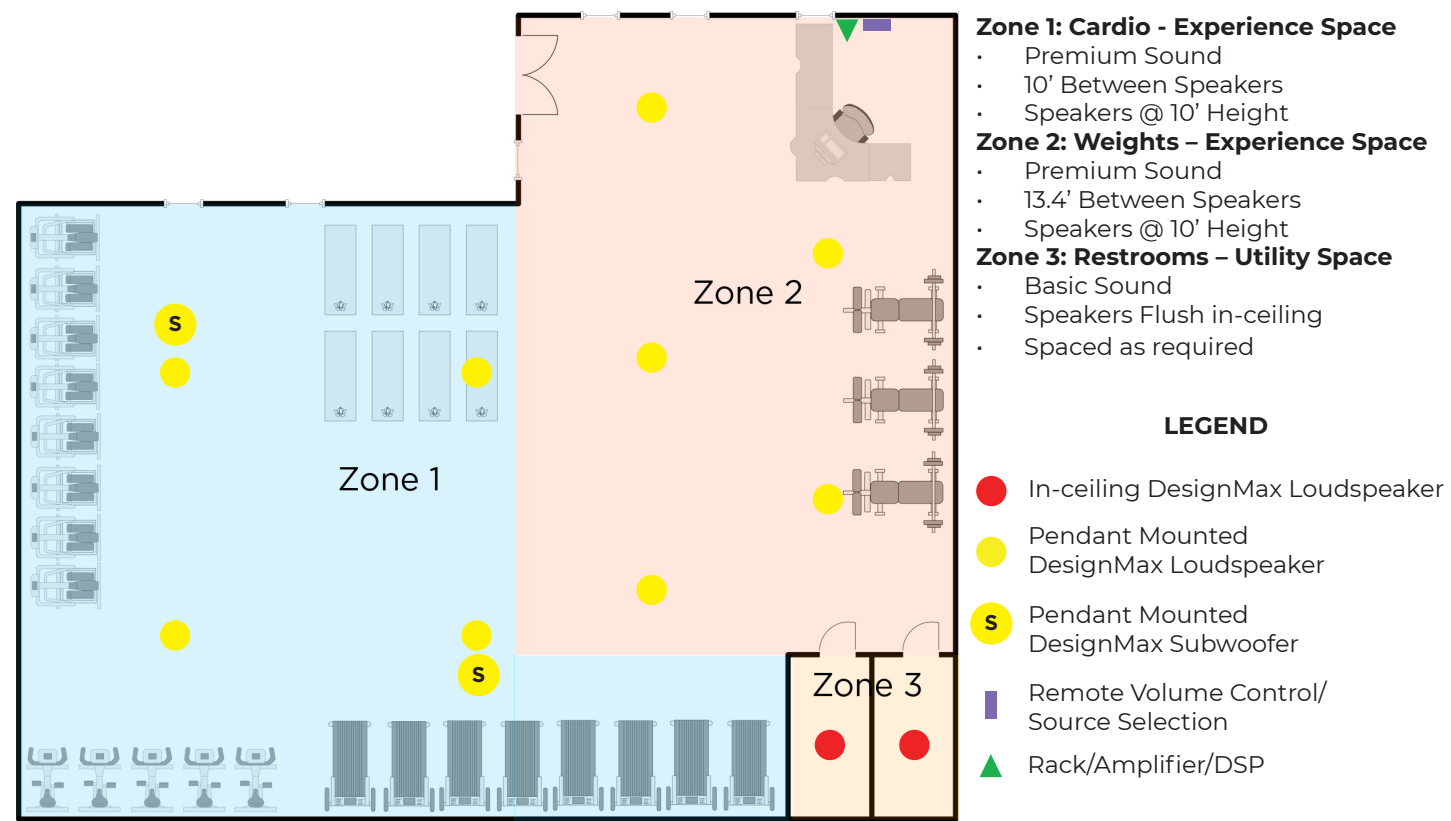

- Zone 1: Bar – Experience Space**
- Premium Sound
 - 10' Between Speakers
 - Speakers @ 10' Height
- Zone 2: Dining – Experience Space**
- Premium Sound
 - 13.4' Between Speakers
 - Speakers @ 10' Height
- Zone 3: Bathrooms – Utility Space**
- Basic Sound
 - Speakers Flush in-ceiling
 - Spaced as required
- Zone 4: Kitchen – Utility Space**
- Basic Sound
 - 12' Between Speakers
 - Speakers @ 10' Height
- Host – Utility Space**
- Provide indirect coverage
- Wait Station – Utility Space**
- Avoid Coverage as possible

- Zone 1: Bar – Experience Space**
 - Premium Sound
 - 10' Between Speakers
 - Speakers @ 10' Height
- Zone 2: Dining – Experience Space**
 - Premium Sound
 - 13.4' Between Speakers
 - Speakers @ 10' Height
- Zone 3: Patio - Outdoor Space**
 - Premium Sound
 - Speakers Outdoor rate
 - Spaced as required
- Zone 4: Bathrooms - Utility Space**
 - Basic Sound
 - Speakers Flush in-ceiling
 - Spaced as required
- Host – Utility Space**
 - Provide indirect coverage
- Wait Station – Utility Space**
 - Avoid Coverage as possible

FULL RANGE BACKGROUND MUSIC

Enhance your fitness facility with DesignMax pendant loudspeakers that will energize and motivate your members with high-SPL foreground music. The DM5P and DM6PE models can be suspended from the ceiling using the included 15-foot cable, providing an immersive and evenly distributed sound experience throughout the space. For added excitement, add the 300-watt DM10P-SUB for deep bass down to 40 Hz. The DesignMax pendant loudspeakers are also designed to seamlessly blend with the rest of the DesignMax line, so you can use the DM3C in-ceiling model for low-level background music in areas like restrooms.