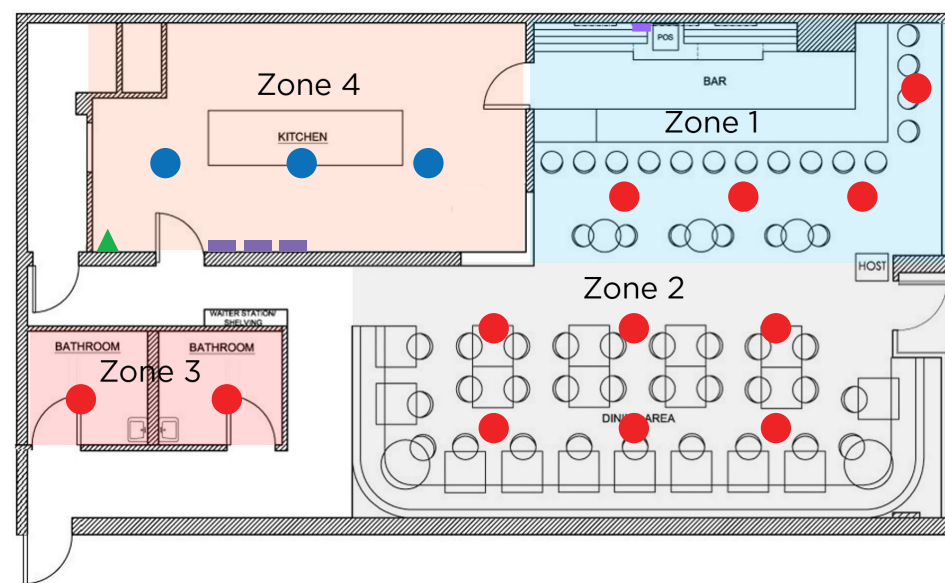

DesignMax Loudspeakers

System Examples

DesignMax in-ceiling models offer a superior dining experience for your guests. The DM5C and DM6C provide the perfect balance of moderate-to-high level background music, enhanced bass response, and voice amplification for public spaces like bars and dining areas. For a mix-and-match installation, pair DesignMax with FreeSpace FS models, such as the FS2C, which are ideal for use in the kitchen due to their use of PC-PBT plastics that are resilient to cooking oil. The PowerSpace 4300+ amplifier ensures that all the loudspeakers in each zone are working at their best. Provide simple controls like the CC-1 and CC-2 for volume and source selection for your staff. Upgrade your restaurant's audio system with DesignMax and enhance the overall dining experience for your guests.

- Zone 1: Bar – Experience Space**
- Premium Sound
 - 10' Between Speakers
 - Speakers @ 10' Height
- Zone 2: Dining – Experience Space**
- Premium Sound
 - 13.4' Between Speakers
 - Speakers @ 10' Height
- Zone 3: Bathrooms – Utility Space**
- Basic Sound
 - Speakers Flush in-ceiling
 - Spaced as required
- Zone 4: Kitchen – Utility Space**
- Basic Sound
 - 12' Between Speakers
 - Speakers @ 10' Height
- Host – Utility Space**
- Provide indirect coverage
- Wait Station – Utility Space**
- Avoid Coverage as possible

- Zone 1: Bar – Experience Space**
 - Premium Sound
 - 10' Between Speakers
 - Speakers @ 10' Height
- Zone 2: Dining – Experience Space**
 - Premium Sound
 - 13.4' Between Speakers
 - Speakers @ 10' Height
- Zone 3: Patio - Outdoor Space**
 - Premium Sound
 - Speakers Outdoor rate
 - Spaced as required
- Zone 4: Bathrooms - Utility Space**
 - Basic Sound
 - Speakers Flush in-ceiling
 - Spaced as required
- Host – Utility Space**
 - Provide indirect coverage
- Wait Station – Utility Space**
 - Avoid Coverage as possible