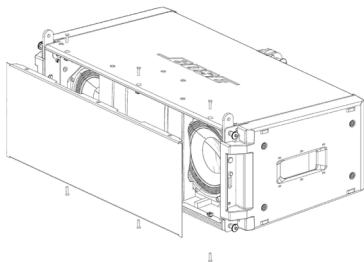

55° waveguide panels for SM5 loudspeaker

120° waveguide panels for SM20 loudspeaker

To install the optional waveguides, follow these instructions:

1. Verify the intended coverage pattern; number embossed on panel equals the horizontal coverage.
2. Remove the 6 screws that attach the grill to the loudspeaker module (3 on top of module and 3 on bottom).
3. Remove the grill. See Fig. 1.
4. Undo the 8 screws securing the waveguides into the module (4 on top of module and 4 on bottom). See Fig. 2.
5. Remove the waveguide panels from the module by pulling out the panels.
6. Place the new waveguide panels into the module. Confirm that the waveguide panel is fully seated in the module, with no gaps, and is not obstructing the diffraction slot. See Fig. 3.
7. Secure the new waveguide panels to the module by replacing the screws.
8. Re-attach the grill and replace the 6 screws.

Fig. 1. Remove loudspeaker grill

Fig. 2. Remove factory-installed waveguides

Fig. 3. Install accessory waveguides

ShowMatch™ DeltaQ™ Array Loudspeaker

Waveguide Accessories: SM5WG55 and SM20WG12

Safety Information