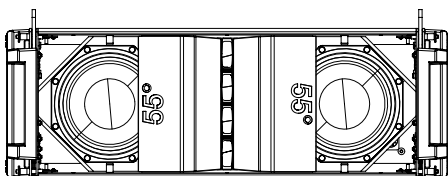

55° waveguide panels for SM5 loudspeaker

120° waveguide panels for SM20 loudspeaker

To install the optional waveguides, follow these instructions:

1. Verify the intended coverage pattern; number embossed on panel equals the horizontal coverage.
2. Remove the 6 screws that attach the grill to the loudspeaker module (3 on top of module and 3 on bottom).
3. Remove the grill. See Fig. 1.
4. Undo the 8 screws securing the waveguides into the module (4 on top of module and 4 on bottom). See Fig. 2.
5. Remove the waveguide panels from the module by pulling out the panels.
6. Place the new waveguide panels into the module. Confirm that the waveguide panel is fully seated in the module, with no gaps, and is not obstructing the diffraction slot. See Fig. 3.
7. Secure the new waveguide panels to the module by replacing the screws.
8. Re-attach the grill and replace the 6 screws.

Fig. 1. Remove loudspeaker grill

Fig. 2. Remove factory-installed waveguides

Fig. 3. Install accessory waveguides

ShowMatch™ DeltaQ™ Array Loudspeaker

Waveguide Accessories: SM5WG55 and SM20WG12

Safety Information