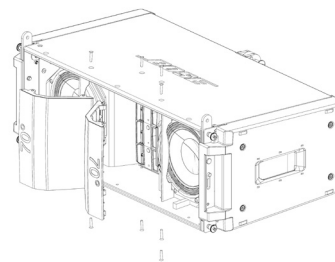

55° waveguide panels for SM5 loudspeaker

120° waveguide panels for SM20 loudspeaker

To install the optional waveguides, follow these instructions:

1. Verify the intended coverage pattern; number embossed on panel equals the horizontal coverage.
2. Remove the 6 screws that attach the grill to the loudspeaker module (3 on top of module and 3 on bottom).
3. Remove the grill. See Fig. 1.
4. Undo the 8 screws securing the waveguides into the module (4 on top of module and 4 on bottom). See Fig. 2.
5. Remove the waveguide panels from the module by pulling out the panels.
6. Place the new waveguide panels into the module. Confirm that the waveguide panel is fully seated in the module, with no gaps, and is not obstructing the diffraction slot. See Fig. 3.
7. Secure the new waveguide panels to the module by replacing the screws.
8. Re-attach the grill and replace the 6 screws.

Fig. 1. Remove loudspeaker grill

Fig. 2. Remove factory-installed waveguides

Fig. 3. Install accessory waveguides

ShowMatch™ DeltaQ™ Array Loudspeaker

Waveguide Accessories: SM5WG55 and SM20WG12

Safety Information