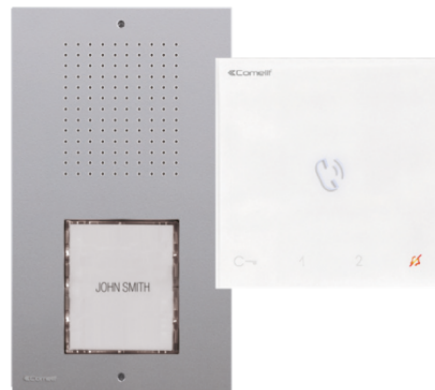

KCA2071A

CIAO KIT AND SIMPLEBUS 2 MINI HANDS-FREE

Single-family audio kit for Simplebus 2 system. The kit can be expanded with outdoor entrance panels and door-entry phones. Suitable for installation in homes, commercial premises or offices. The kit is supplied pre-programmed and ready to use. The kit consists of 1 Ciao series outdoor entrance panel art. CA2100A with call buttons for systems up to 2 calls, 1 Mini series hands-free door-entry phone and all the accessories required to create the system.

KCA2071A

CIAO KIT AND SIMPLEBUS 2 MINI HANDS-FREE

PRODUCTS IN THE KIT

CA2100A 1/2/4/8-BUTTON CIAO ENTRANCE PANEL. S2

Ciao series outdoor audio entrance panel for Simplebus 2 system and designed for 1- to 8-call systems. Front panel in technopolymer, resistant to atmospheric agents (IP54 protection rating and paint with anti-UV treatment) and acts of vandalism (IK08 protection rating). Smart button programming function. Wall installation support included. Buttons for configuration in 1, 2, 4 or 8 calls available to purchase separately.

GENERAL DATA	
Type	Monoblock
Height (mm)	172
Width (mm)	100
Depth (mm)	28
Product color	Grey RAL 9006
Type of finishing materials	Technopolymer
Wall-mounted	Yes
COMPATIBLE SYSTEMS	
Audio Simplebus 2 with power supply art. 1210/1210A	Yes
AUDIO FEATURES	
Microphone	4mm (Ø), Omnidirectional
Loudspeaker	50mm (Ø), 8 Ohm, 0.2W
ELECTRICAL CHARACTERISTICS	
Type of power supply	Power supply from video door entry bus
Supply voltage	33VDC
Absorption in stand-by (W)	1.7
Maximum absorption (W)	7.6

KCA2071A

CIAO KIT AND SIMPLEBUS 2 MINI HANDS-FREE

HARDWARE FEATURES

Call type	Push-buttons
Type of buttons	Mechanical
Number of push-buttons (n°)	8
Backlight colour	White
Clamps	L L COM DO RTE C NO NC SE+ SE-
Removable terminals	Yes
Number of inputs (n°)	2
Number of outputs (n°)	1
Type of outputs	Relay (C-NO-NC, 4A@12÷24 VAC/VDC, 10A peak), SE: unlock pulse of 4A, holding current of 200mA for 12VAC / DC locks (maximum impedance 18 Ohm)