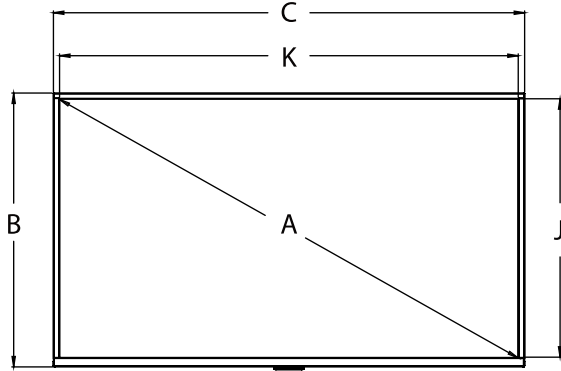

Mechanical

SIZE (W x H x D)	NT554: 49.09" x 28.54" x 3.11" (1247 x 725 x 79mm) NT654: 57.59" x 33.31" x 3.11" (1463 x 846 x 79mm)
WEIGHT	NT554: 37.5lb (17.01kg) NT654: 50.7lb (22.99kg)
VESA MOUNT	NT554: 300 x 200mm NT654: 300 x 200mm
COLOR	Black

Package Specifications

	PACKAGE SIZE (W x H x D)	PACKAGE SHIP WEIGHT	PACKAGE UPC CODE	PACKAGE CONTENTS	UNITS IN PACKAGE
NT554:	53.97" x 33.30" x 8.97" (1371 x 846 x 228mm)	59.5lb (26.99kg)	735029354505	Display, Outdoor Rated Smart TV Remote, Magic Remote™, Manual, Outdoor Tilting TV Wall Mount, IR Emitter, Adhesive Cable Tie Holder (x3), Technical Support Insert, Warranty Insert	1
NT654:	62.51" x 38.46" x 8.97" (1588 x 977 x 228mm)	78lb (35.38kg)	735029354598		

FRONT VIEW

SIDE VIEW

BACK VIEW

All dimensions = inch (mm)

Display Size	Dimension "A"	Dimension "B"	Dimension "C"	Dimension "D"	Dimension "E"	Dimension "F"	Dimension "G"	Dimension "H"	Dimension "I"	Dimension "J"	Dimension "K"
NT554:	54.64" (1388mm)	28.54" (725mm)	49.09" (1247mm)	1.61" (41mm)	3.11" (79mm)	11.81" (300mm)	18.65" (474mm)	7.87" (200mm)	4.61" (117mm)	26.85" (682mm)	47.69" (1211mm)
NT654:	64.53" (1639mm)	33.31" (846mm)	57.59" (1463mm)	1.61" (41mm)	3.11" (79mm)	11.81" (300mm)	22.89" (582mm)	7.87" (200mm)	5.42" (138mm)	31.62" (803mm)	56.24" (1428mm)