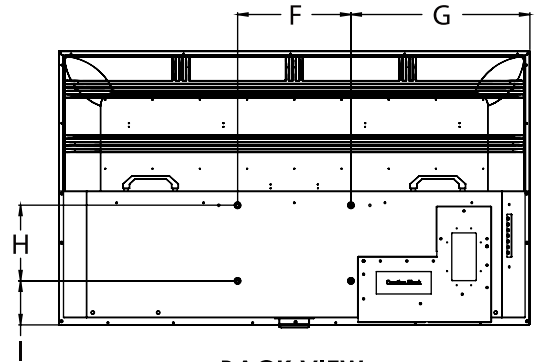

Package Specifications

	PACKAGE SIZE (W x H x D)	PACKAGE SHIP WEIGHT	PACKAGE UPC CODE	PACKAGE CONTENTS	UNITS IN PACKAGE
NT554:	53.97" x 33.30" x 8.97" (1371 x 846 x 228mm)	59.5lb (26.99kg)	735029354505	Display, Outdoor Rated Smart TV Remote, Magic Remote™, Manual, Outdoor Tilting TV Wall Mount, IR Emitter, Adhesive Cable Tie Holder (x3), Technical Support Insert, Warranty Insert	1
NT654:	62.51" x 38.46" x 8.97" (1588 x 977 x 228mm)	78lb (35.38kg)	735029354598		

FRONT VIEW

SIDE VIEW

BACK VIEW

All dimensions = inch (mm)

Display Size	Dimension "A"	Dimension "B"	Dimension "C"	Dimension "D"	Dimension "E"	Dimension "F"	Dimension "G"	Dimension "H"	Dimension "I"	Dimension "J"	Dimension "K"
NT554:	54.64" (1388mm)	28.54" (725mm)	49.09" (1247mm)	1.61" (41mm)	3.11" (79mm)	11.81" (300mm)	18.65" (474mm)	7.87" (200mm)	4.61" (117mm)	26.85" (682mm)	47.69" (1211mm)
NT654:	64.53" (1639mm)	33.31" (846mm)	57.59" (1463mm)	1.61" (41mm)	3.11" (79mm)	11.81" (300mm)	22.89" (582mm)	7.87" (200mm)	5.42" (138mm)	31.62" (803mm)	56.24" (1428mm)