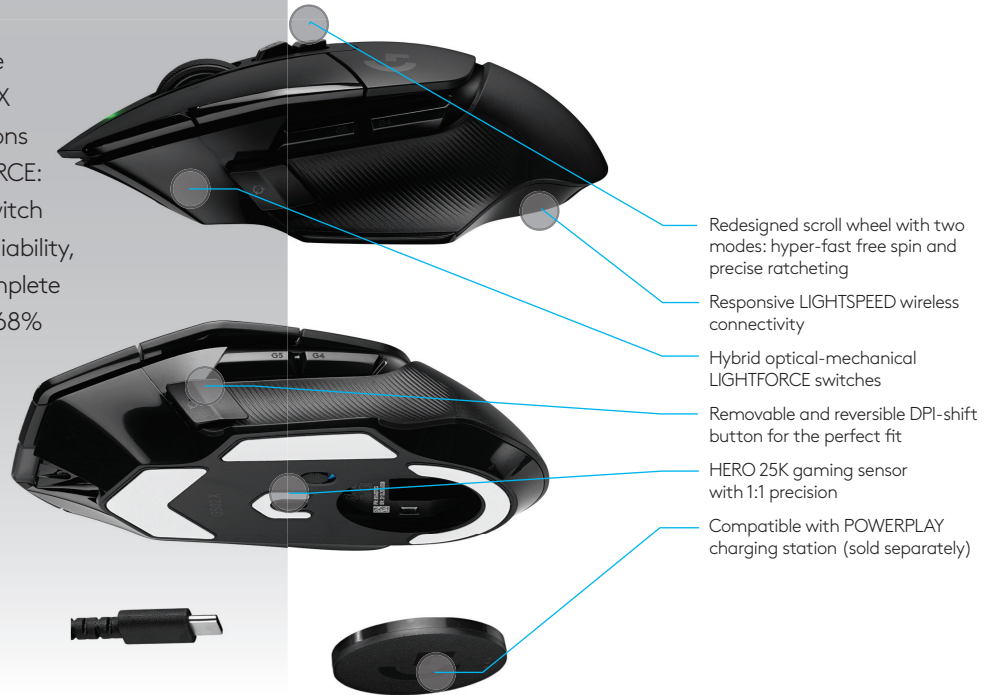

G502 X LIGHTSPEED

Wireless Gaming Mouse

ICON. REINVENTED.

The world's most popular gaming mouse —now reinvented and redesigned. G502 X LIGHTSPEED features the latest innovations in gaming technology, including LIGHTFORCE: an all-new hybrid optical-mechanical switch technology. Now, incredible speed and reliability, as well as precise actuation, are one. Complete with updated LIGHTSPEED wireless with 68% faster response rate, redesigned dual-mode scroll wheel, thin-wall molding, and optimized battery for up to 140 hours of gaming. Available in black or white.

Redesigned scroll wheel with two modes: hyper-fast free spin and precise ratcheting

Responsive LIGHTSPEED wireless connectivity

Hybrid optical-mechanical LIGHTFORCE switches

Removable and reversible DPI-shift button for the perfect fit

BLACK

WHITE

Product description

100 Word Description

G502 Gaming Mouse is the world's most popular mouse. G502 X LIGHTSPEED is reinvented and redesigned with the latest innovations in gaming technology, featuring all-new hybrid optical-mechanical switch technology: LIGHTFORCE. Now, incredible speed and reliability, as well as precise actuation are one. Complete with updated LIGHTSPEED wireless with 68% faster response rate, HERO 25K sub-micron sensor, redesigned/reversible/removable DPI-shift button, redesigned scroll wheel with dual hyper-fast and precise ratchet modes, thin-wall molding and weight reduction to minimize weight, optimized battery for up to 140 hours of gaming, and more. Available in black or white.

50 Word Description

G502 Gaming Mouse is the world's most popular mouse with a legacy of iconic design. G502 X LIGHTSPEED is reinvented and redesigned with the latest innovations in gaming technology, featuring all-new hybrid optical-mechanical switch technology: LIGHTFORCE. Now incredible speed and reliability, as well as precise actuation, are one. Available in black or white.