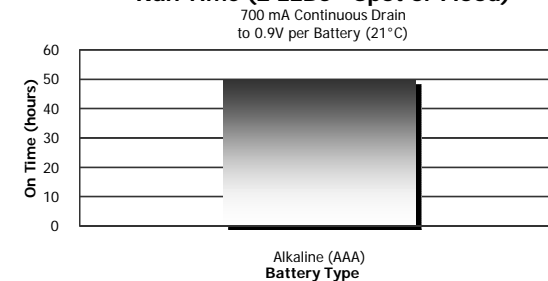

Performance:

Run Time (2 LEDs - Spot or Flood)

Important Notice

This datasheet contains information specific to products manufactured at the time of its publication

**Contents herein do not constitute a warranty
©Energizer / All Rights Reserved**