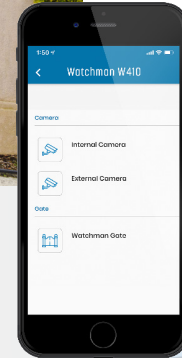

WATCHMAN®
Your Virtual Security Guard

W410 model

Supports a single external camera*

Advanced Telephone Entry

by cellgate

For single family applications, supports a single call group

W410

Part Numbers

AA1TP-VZN
AA1TP-ATT

> Key Features

- Customer self-activation
- Calls up to 9 voice contacts
- Verizon or AT&T LTE service, ships with both SIM cards **no VoIP fees required*
- Affordable cellular plans (with or without photos)
- Access control via one native 26-bit Wiegand expansion panel; CellGate readers available
- 5,000 local codes and 64,000 non-local codes

- Internal camera takes photos on telephone entry, access attempts & on demand *if you choose a monthly rate plan that supports them*
- Prop open notification *if gate is left open more than 3 minutes*
- Voice Mail Intelligence – VMI *system ignores call when reaches voice mail and continues call group*
- All transactions and photos stored via TrueCloud Connect™