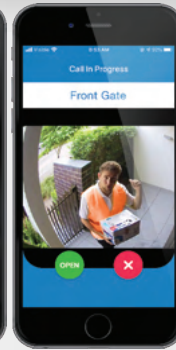

Part Numbers

W461 Surface Mount

Weatherproof Units

- AA1MSE-WP-VZN
- AA1MSE-WP-ATT
- AA1MSE-WP-INT

Flush Mount Kit

- ENC-WFM1002

Indoor Units

- AA1MSE-VZN
- AA1MSE-ATT
- AA1MSE-INT