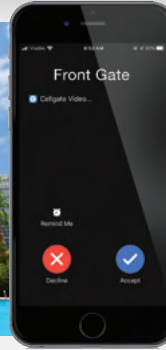

Part Numbers

W461 Surface Mount

Weatherproof Units

- AA1MSE-WP-VZN
- AA1MSE-WP-ATT
- AA1MSE-WP-INT

Flush Mount Kit

- ENC-WFM1002

Indoor Units

- AA1MSE-VZN
- AA1MSE-ATT
- AA1MSE-INT