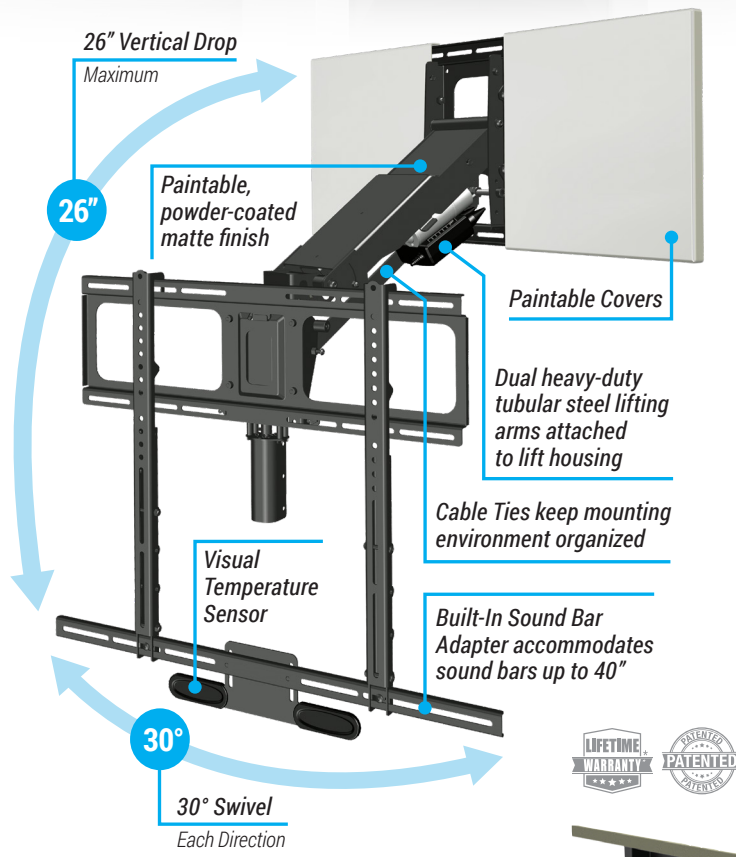

UP TO 600mm x 600mm

HEAVY-DUTY STEEL

3 mm

OFF-THE-WALL DISTANCE

16"

SWIVEL CAPACITY

± 30°

VERTICAL DROP

26" MAX

MAX LOAD

115 lbs

With just the push of a button, the All-New MM815 brings your large flat screen TV down off the wall to the perfect height, and swivels it left or right. Offering eye-level viewing that maximizes not only your TV picture quality but also a new standard in comfort and enjoyment.

FEATURES INCLUDE:

- **RF REMOTE CONTROL**
No need to point at a receiver with the included RF remote.
- **AUTOMATIC DROP & SWIVEL**
Automatically lower and swivel the TV using 2 Memory presets on the remote control.
- **SILENT OPERATION**
Electronic actuators allow for smooth, barely audible movement
- **VISUAL TEMPERATURE SENSOR**
Height adjustable heat sensor changes to a red color at temperatures above 110° F
- **SOFT & HARD TRAVEL STOPS**
Vertical & Horizontal travel limits provide a virtual safety shield that prevents the TV from touching the wall or mantel
- **PATENTED CENTERING CAMS**
Centering Cams automatically swivels the TV to center while raising the mount.
- **SWIVEL SAFETY CLUTCH**
Friction clutch automatically disengages if the mount swivels into an object.
- **POST-INSTALLATION LEVELING**
Allows for screen position refinement after the mount is installed.
- **PAINTABLE WALL PLATE COVERS**
Paintable to match your wall color

PRODUCT SPECIFICATIONS

Mount Weight	43 lbs.
Package Weight	49 lbs.
Package Dimensions	38" x 16" x 7"
UPC Code	860006443931

RB100 Recess Box

The perfect solution for 1.8" Flush-to-Wall storage by allowing the MM815's Center Lifting Arm to fold into the wall when the TV is in a raised position.