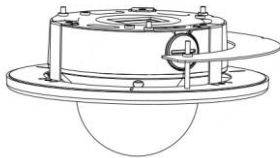

Ceiling Mount:
TP-MDRM