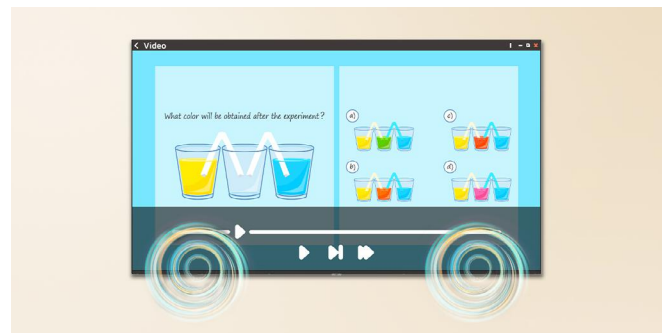

Superb Picture Quality with Ultra HD Resolution

With the resolution that is 4 times higher than FHD, it makes the color and details of the contents more vivid and realistic.

Built-in Speaker

Contents will be enriched with sound effects from built-in speakers, without the need for purchasing or installing external speakers.

Content such as images, videos, audio messages, and live streaming can be shared from the primary system to specific devices including UM340E and LG CreateBoard installed in the school. In case of urgent occasions such as a fire or a natural disaster, alert messages can be distributed manually across the system, which help teachers and students promptly take safety action.