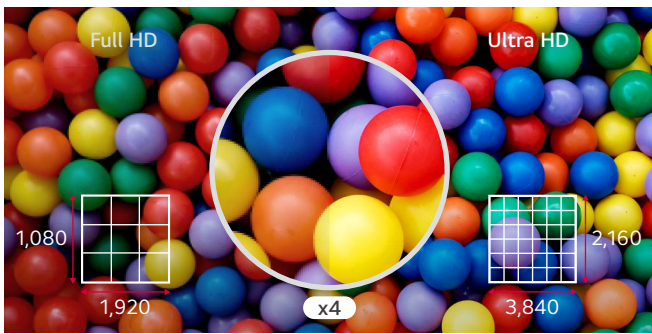

Screen Size (Diag.)	65" / 55" / 50"
Resolution	3,840 × 2,160
Brightness	250 cd/m ² (Center, Typ.)
Surface Treatment (Haze)	1%, 3 H
Bezel Width	65" : 1.5 mm (T/R/L), 14.5 mm (B) 55" : 1.3 mm (T/R/L), 15.9 mm (B) 50" : 1 mm (T/R/L), 14.4 mm (B)
Built-in Speakers	10 W × 2