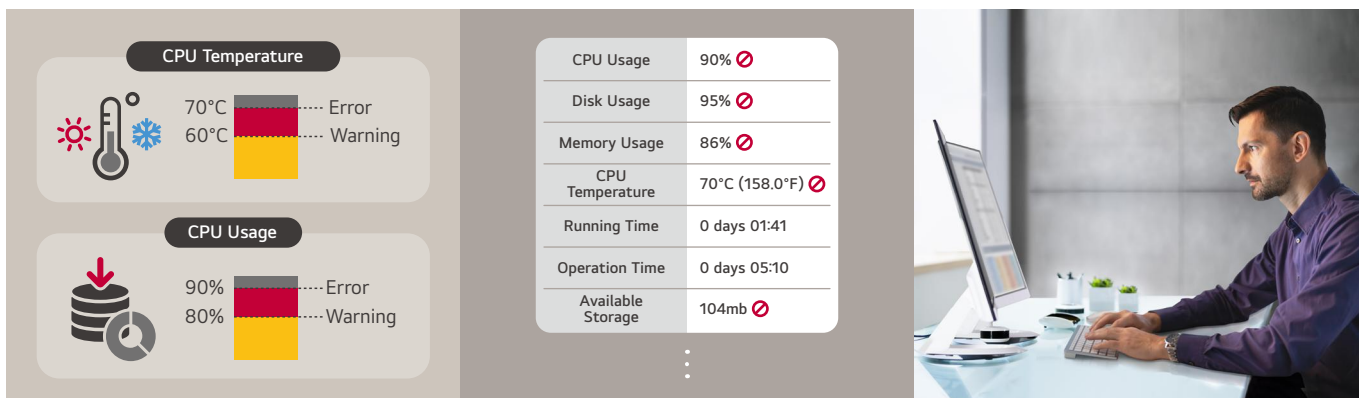

Threshold Settings

Users can set thresholds including CPU Temperature, memory usage, or available storage, and can receive warning or error notifications based on their threshold settings.

Monitoring & Fault Diagnosis

An engineer can check the status in real-time and diagnose problems remotely. Also, the current status of issues can be categorized, allowing for easy viewing and quick responses.

Issue Management

Remote issue management can be carried out by the LG ConnectedCare DMS solution. This makes management safer and more efficient, facilitating the stable operation of the classroom.