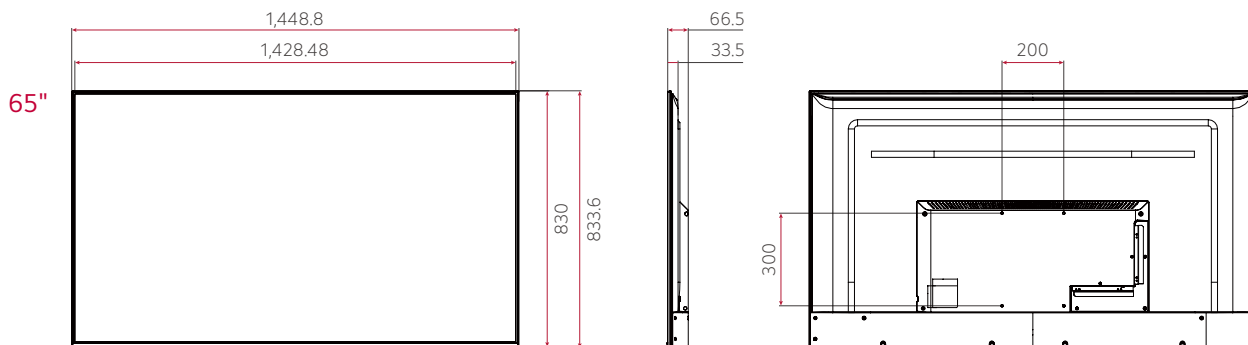

* All images are for illustrative purposes only.

DIMENSION

(unit: mm)

CONNECTIVITY

65"

Vertical

Side

55" / 50"