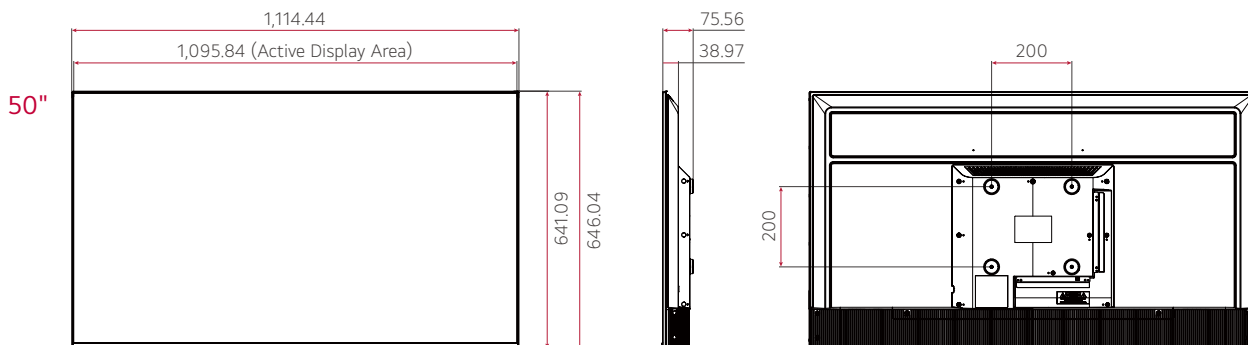

* All images are for illustrative purposes only.

DIMENSION

(unit: mm)

CONNECTIVITY

65"

Vertical

Side

55" / 50"