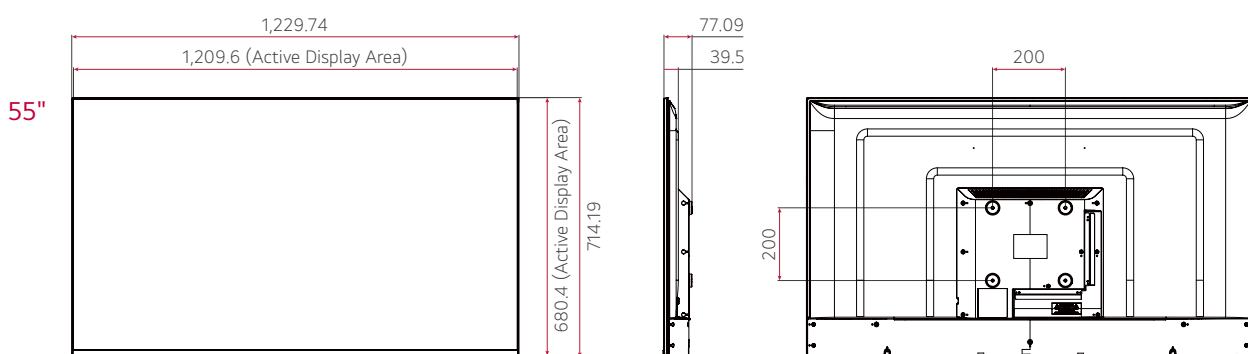

* All images are for illustrative purposes only.

DIMENSION

(unit: mm)

CONNECTIVITY

65"

Vertical

Side

55" / 50"