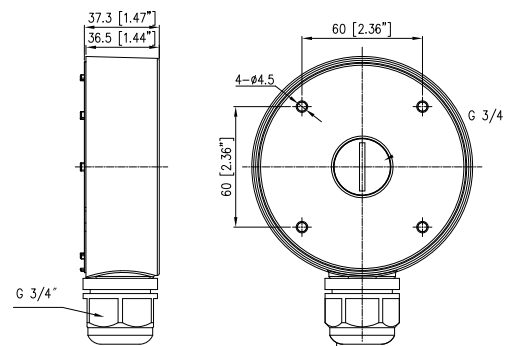

COMPATIBILITY	
CAPTURE ADVANCE CAMERAS	R2-8MPFXDOME, R2-5MPFXDOME R2-HD5MPDME
SPECIFICATIONS	
MATERIAL	ALUMINUM ALLOY, PLASTIC
DIMENSIONS	Ø4.33 × 1.47" (Ø110 × 37.3MM)
WEIGHT	0.46 LB (0.21KG)
LOAD BEARING CAPACITY	6.61 LB (3KG)
INGRESS PROTECTION	IP66
OPERATING HUMIDITY	0% - 90% RH

UNITS: MM

INSTALLATION NOTES

INSTALL ON FLAT SURFACE CAPABLE OF SUPPORTING OVER THREE TIMES THE WEIGHT OF THE CAMERA AND JUNCTION BOX.

MAXIMUM LOAD CAPACITY OF JUNCTION BOX IS 6.61 LB (3KG).

FOR MORE INFORMATION, CONTACT YOUR ADI SALES PERSON.