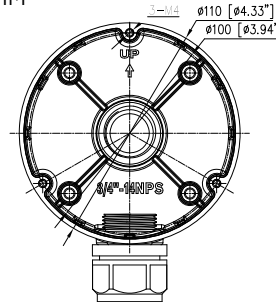

Junction Box

Waterproof

Use the waterproof R2-JNCBX656 junction box to securely mount video surveillance cameras, protecting cable from moisture and potential vandalism.

FEATURES

- IP66 RATED
- DURABLE ALUMINUM ALLOY
- CLASSIC WHITE FINISH
- PART #: R2-JNCBX656
- UPC: 840049305540

COMPATIBILITY	
CAPTURE ADVANCE CAMERAS	R2-8MPFXDOME, R2-5MPFXDOME R2-HD5MPDME
SPECIFICATIONS	
MATERIAL	ALUMINUM ALLOY, PLASTIC
DIMENSIONS	Ø4.33 × 1.47" (Ø110 × 37.3MM)
WEIGHT	0.46 LB (0.21KG)
LOAD BEARING CAPACITY	6.61 LB (3KG)
INGRESS PROTECTION	IP66
OPERATING HUMIDITY	0% - 90% RH

UNITS: MM

INSTALLATION NOTES

INSTALL ON FLAT SURFACE CAPABLE OF SUPPORTING OVER THREE TIMES THE WEIGHT OF THE CAMERA AND JUNCTION BOX.

MAXIMUM LOAD CAPACITY OF JUNCTION BOX IS 6.61 LB (3KG).

FOR MORE INFORMATION, CONTACT YOUR ADI SALES PERSON.