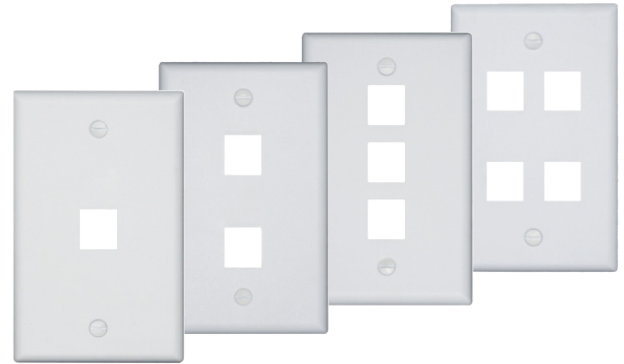

# SINGLE GANG FACEPLATES

## 1, 2, 3 OR 4 PORTS

ADI PRO's faceplates neatly cover single gang outlet boxes, helping to organize voice, data and networking cables in commercial and residential applications. These durable faceplates have a white finish with color-matched screws for a professional look.

## FEATURES

Commercial and residential applications

Neatly covers standard single gang outlet boxes

Accommodates a wide variety of easy to install, snap-in modules

Available in 1, 2, 3 or 4 port configurations

## Product Specifications

PART #	UPC	Ports
0E-FP1WH	811914025887	1
0E-FP2WH	811914025917	2
0E-FP3WH	811914025948	3
0E-FP4WH	811914025979	4

**Dimensions:** 4.5" x 2.75" (114 x 70mm)

**Color:** White

**Material:** ABS