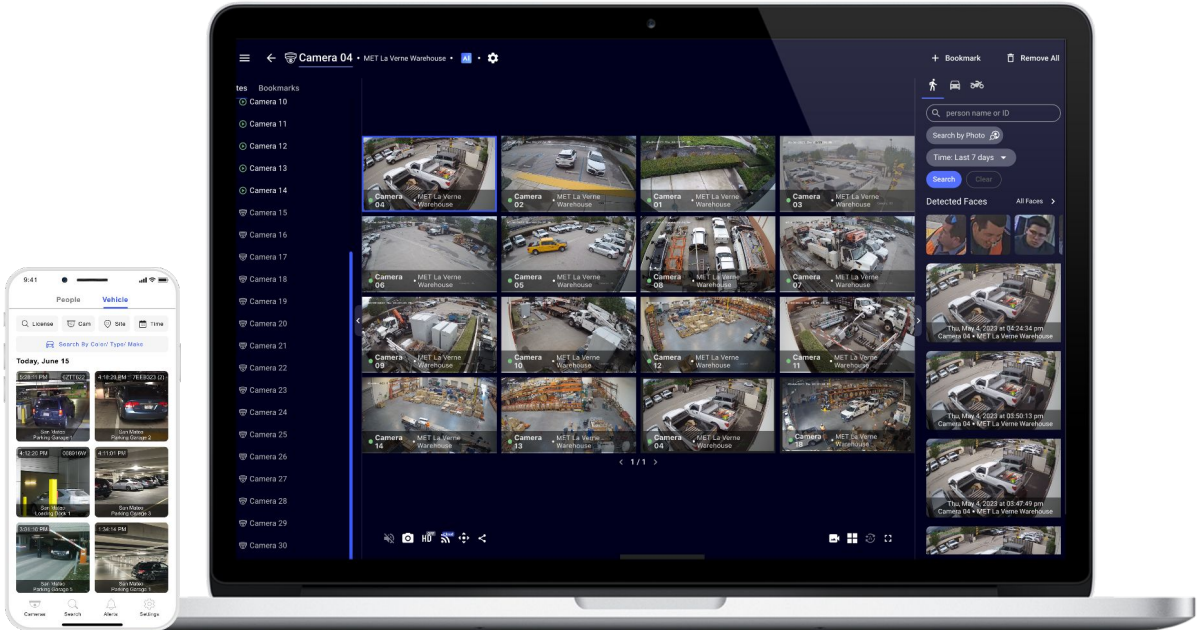

## KEY FEATURES

Receive Instant Smart Alerts for Intruders/Trespassers/Person of Interest/Vehicle of Interest via SMS/Email/Push Notifications

Remote Live Stream Monitoring

- Remote Live Streaming up to 16 Cameras in HD
- Bookmark and Auto-Cycle Play for Live Monitoring