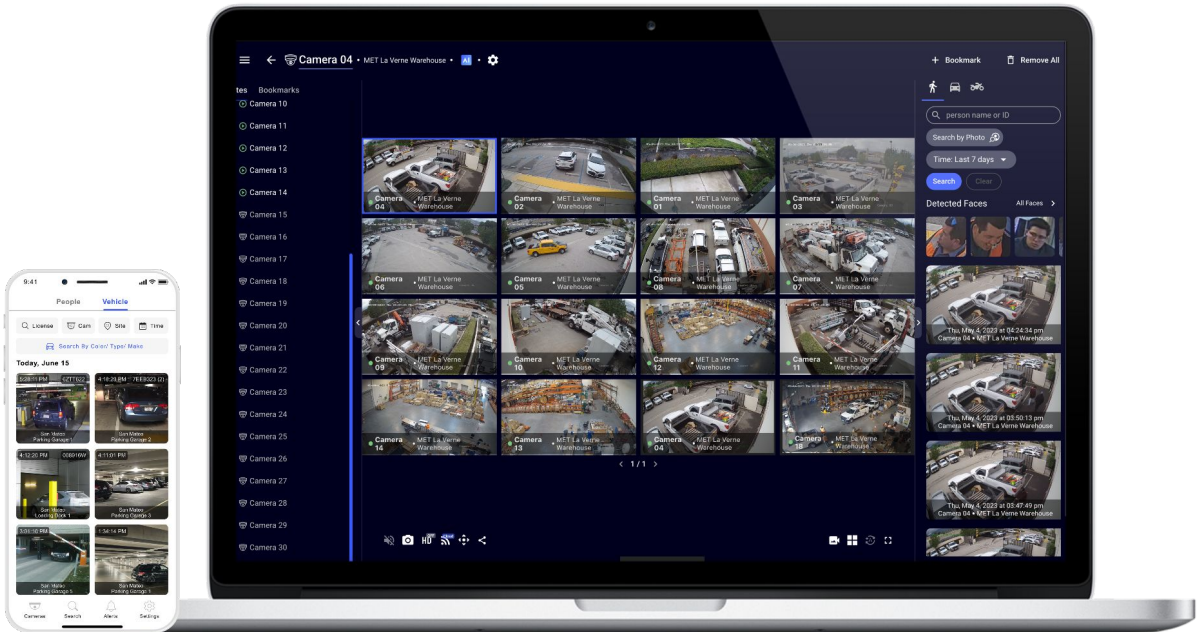

KEY FEATURES

Receive Instant Smart Alerts for Intruders/Trespassers/Person of Interest/Vehicle of Interest via SMS/Email/Push Notifications

Remote Live Stream Monitoring

- Remote Live Streaming up to 16 Cameras in HD
- Bookmark and Auto-Cycle Play for Live Monitoring

Share Live Camera Streams With First Responders

Find Events Fast with Smart Video Search and Archive/Share for Future Reference

View Live Footage From any Desktop / Mobile Device

Flexible Hybrid Storage Locally or on the Cloud