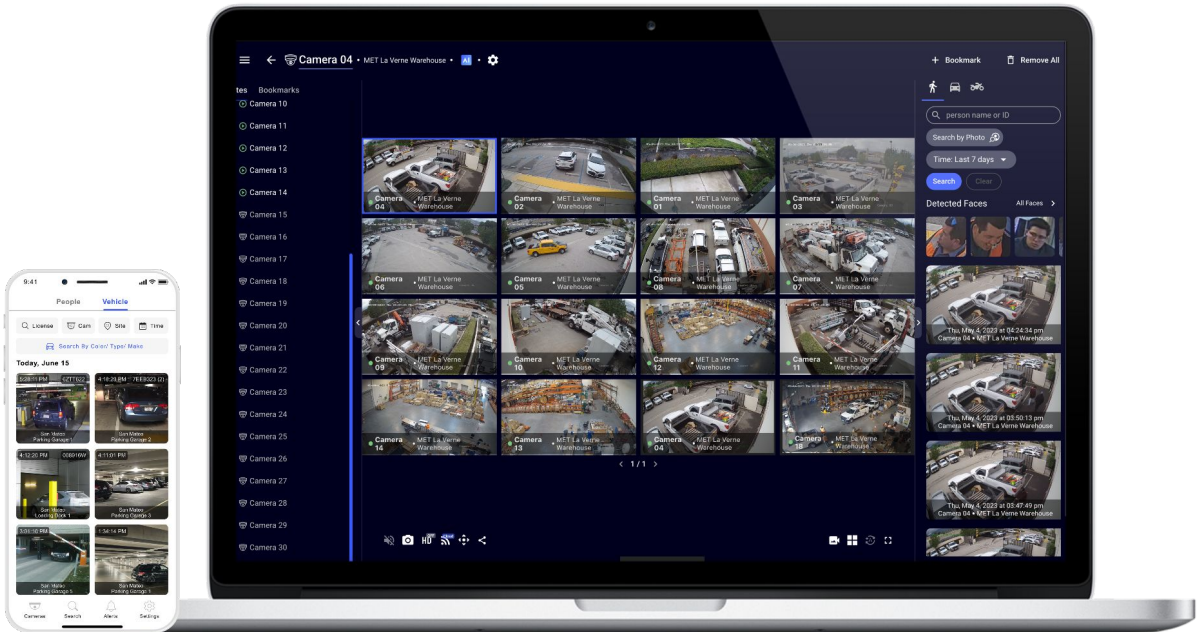

NETWORK (CELLULAR)	
Standard and Band	4G (LTE-FDD): B2, B4, B5, B12, B13, B14, B66, B71 3G: B2, B4, B5
Antenna Interface	2 x SMA for LTE, 2 x RP-SMA for WiFi, 1 x SMA for GNSS
SIM Slot	2 x SIM slots (Mini SIM - 2FF), 1.8 V/3 V, external SIM holders, eSIM (Optional)
SIM switch	2 SIM cards, auto-switch cases: weak signal, data limit, SMS limit, roaming, no network, network denied, data connection fail, SIM idle protection
OpenVPN	Multiple clients and a server can run simultaneously, 27 encryption methods

MOUNT OPTIONS Pole Mount

3.9 into 11.8 in dia Stainless Steel Adjustable Clamp x4 (Included)

MOUNT OPTIONS Wall Mount

M8 x 80
(Not included in Product)

KEY FEATURES

Receive Instant Smart Alerts for Intruders/Trespassers/Person of Interest/Vehicle of Interest via SMS/Email/Push Notifications

Remote Live Stream Monitoring

- Remote Live Streaming up to 16 Cameras in HD
- Bookmark and Auto-Cycle Play for Live Monitoring

Share Live Camera Streams With First Responders

Find Events Fast with Smart Video Search and Archive/Share for Future Reference

View Live Footage From any Desktop / Mobile Device

Flexible Hybrid Storage Locally or on the Cloud