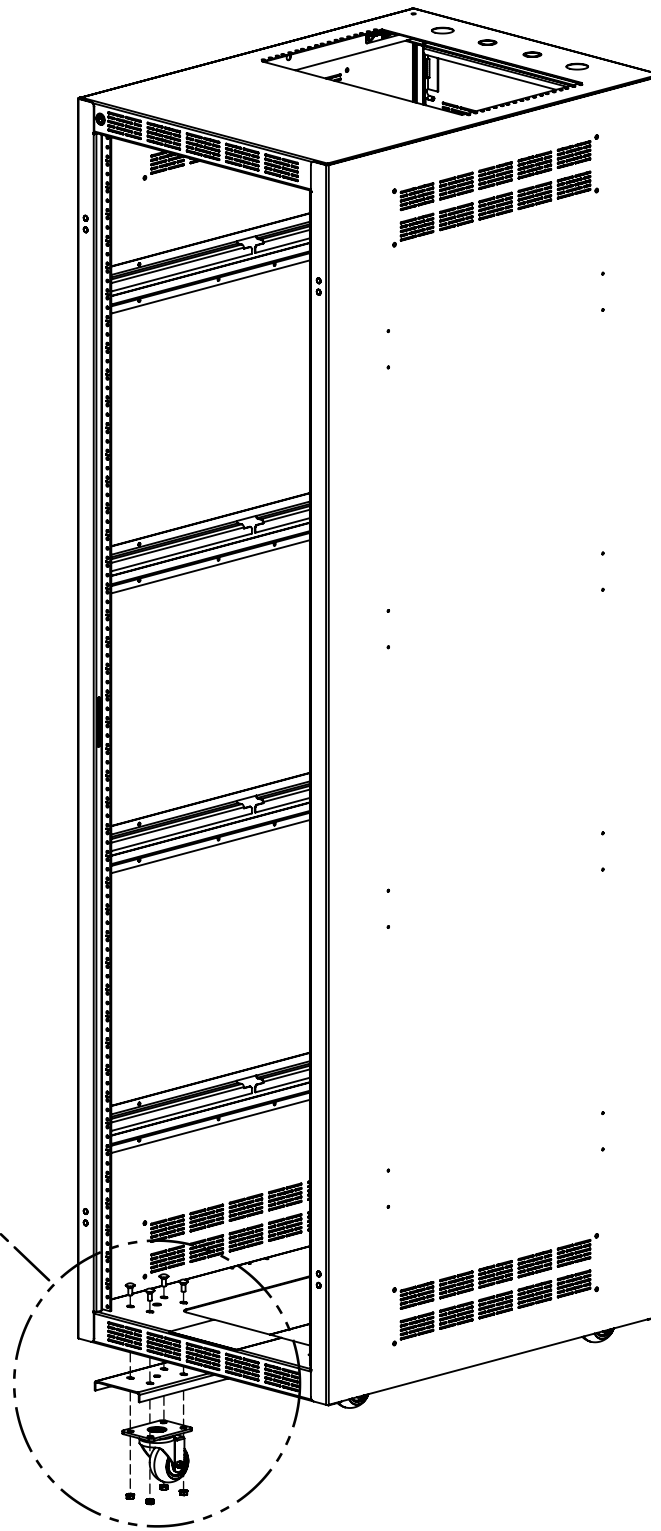

RCK-18/25/30

Casters, Cabinets, 100/200/500 Series

Installation Notes:

1. The 1/4-20 Carriage Bolts Get Installed From The Inside Of The Cabinet.
2. The Brackets And Casters Mount Underneath The Cabinet 1/4" With The Bracket Flanges Facing Down. The Brackets Are Designed To Extend From The Front Of The Cabinet To The Rear Of The Cabinet.

RCK-18

121-18
124-18
135-18
140-18
144-18
221-18
224-18
235-18
240-18
244-18

RCK-24

221-25
224-25
235-25
240-25
244-25
535-25
540-25
544-25

RCK-30

221-30
224-30
235-30
240-30
244-30
544-30