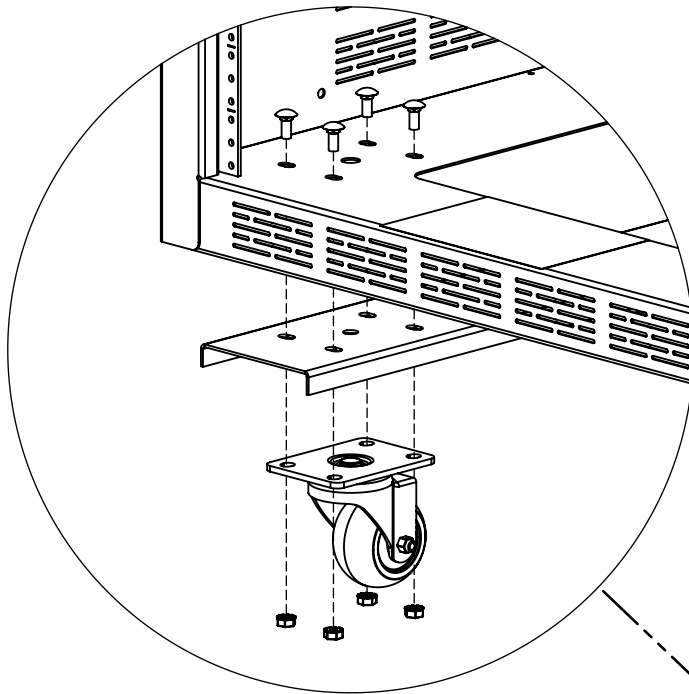

RCK-18/25/30

Casters, Cabinets, 100/200/500 Series

Installation Notes:

1. The 1/4-20 Carriage Bolts Get Installed From The Inside Of The Cabinet.
2. The Brackets And Casters Mount Underneath The Cabinet 1/4" With The Bracket Flanges Facing Down. The Brackets Are Designed To Extend From The Front Of The Cabinet To The Rear Of The Cabinet.

RCK-18

121-18
124-18
135-18
140-18
144-18
221-18
224-18
235-18
240-18
244-18

RCK-24

221-25
224-25
235-25
240-25
244-25
535-25
540-25
544-25

RCK-30

221-30
224-30
235-30
240-30
244-30
544-30