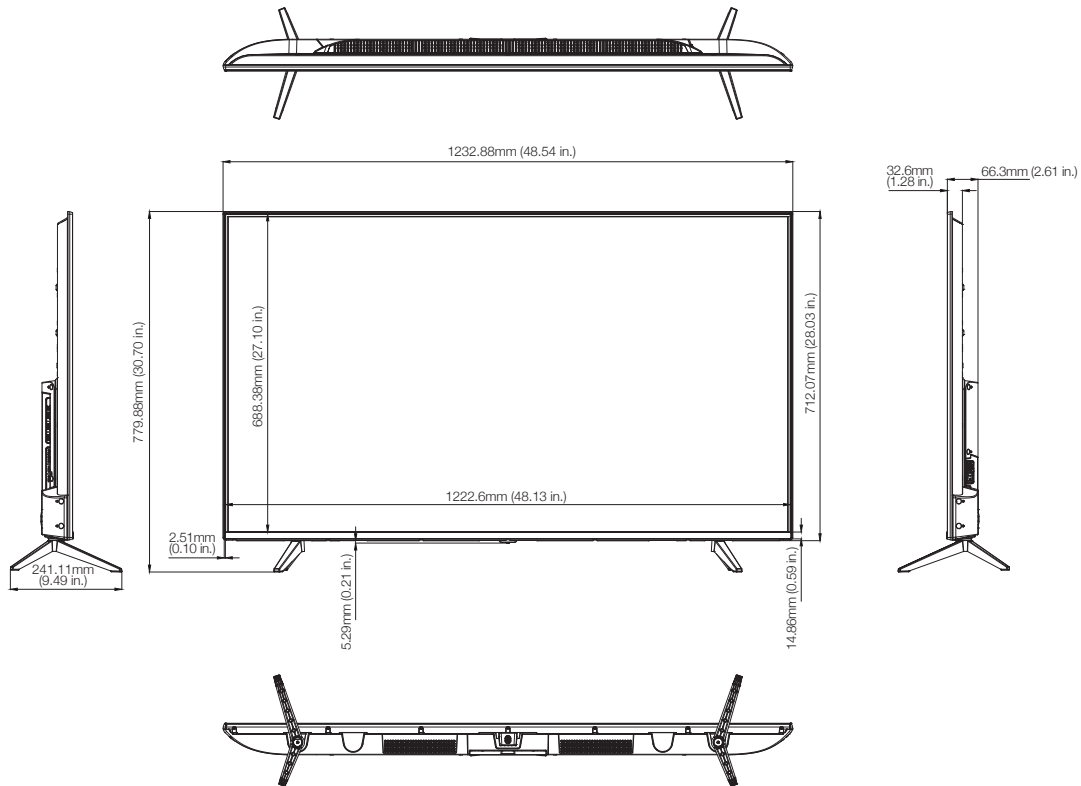

SPECIFICATIONS:

- **Diagonal Screen Size:** 55"
- **Panel Technology:** ADS
- **Brightness (nits):** 350 Nits
- **Resolution:** UHD (3840x2160)
- **Contrast Ratio:** 1200:1
- **Viewing Angle:** 89° x 89°
- **Response Time (ms):** 8
- **Color Value:** 8 Bit + FRC
- **Operation:** 16/7
- **Usage:** Indoor
- **Orientation:** Landscape only
- **Mainboard:** Android Platform
- **CPU:** QuadCoreCA55
- **Memory:** 2 GB DDR4
- **Storage:** 16 GB eMMC
- **Inputs:** 2 x HDMI 2.0, 1 x USB 3.0, 1 x USB 2.0, 1 x RJ45, 1 x RS-232, 1 x RJ12 (Service)
- **Wireless Connectivity:** 802.11 a/b/g/n/ac, Bluetooth 5.1
- **Features:** Embedded IR, Media Player, VSign Lite, Scheduler, Real Time Clock, Open Content Management Support (including CMS Applications)
- **Power supply:** Detachable power cord (59")
- **Package Contents:** Display, remote control, batteries, display stand, power cord, quick start guide and user manual
- **Warranty:** 3-year Limited Warranty

For more information please call 1-833-574-9124
or email AVARRO@adiglobal.com

To learn more about AVARRO products visit
avarro.adiglobaldistribution.us

DIMENSIONS:

Part#: V2-P55ES
UPC: 840049308336
Width: 48.5"
Depth: 2.6" / 9.5" (incl. stand)
Height: 28" / 30.7" (incl. stand)
Weight: 29.2 lbs.
VESA: 200 x 200mm - M6

200 x 200mm (7.87 x 7.87 in.) M6 VESA

For more information please call 1-833-574-9124
or email AVARRO@adiglobal.com

To learn more about AVARRO products visit
avarro.adiglobaldistribution.us

ÉCRAN ULTRA HD DE 55 PO À DEL SÉRIE PRO E

- No de PIÈCE :** V2-P55ES
- UPC :** 840049308336
- Largeur :** 48,5 po
- Profondeur :** 2,6 po / 9,5po (incluant socle d'écran)
- Hauteur :** 28 po / 30,7 po (incluant socle d'écran)
- Poids :** 29,2 lb
- VESA :** 200 x 200 mm – M6