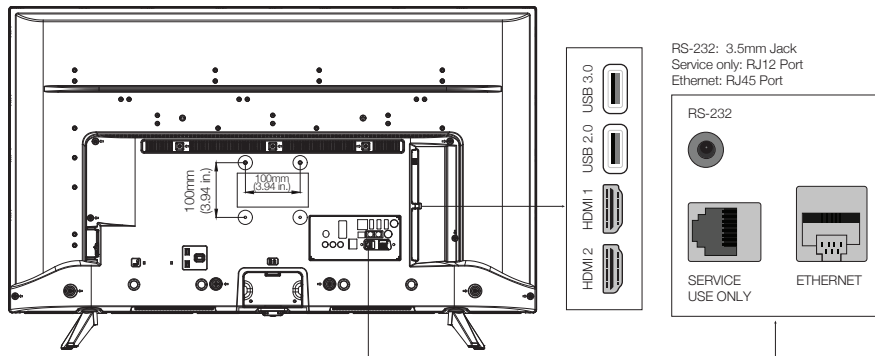

100 x 100mm (3.94 x 3.94 in.) M4 VESA