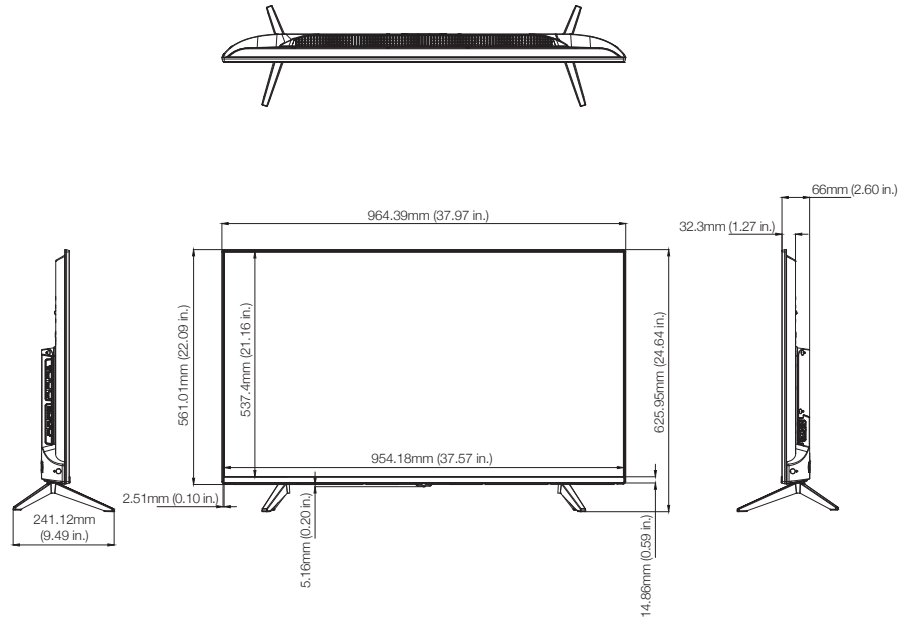

SPECIFICATIONS:

- **Diagonal Screen Size:** 43"
- **Panel Technology:** ADS
- **Brightness (nits):** 350 Nits
- **Resolution:** UHD (3840x2160)
- **Contrast Ratio:** 1200:1
- **Viewing Angle:** 89° x 89°
- **Response Time (ms):** 8
- **Color Value:** 8 Bit + FRC
- **Operation:** 16/7
- **Usage:** Indoor
- **Orientation:** Landscape only
- **Mainboard:** Android Platform
- **CPU:** QuadCoreCA55
- **Memory:** 2 GB DDR4
- **Storage:** 16 GB eMMC
- **Inputs:** 2 x HDMI 2.0, 1 x USB 3.0, 1 x USB 2.0, 1 x RJ45, 1 x RS-232, 1 x RJ12 (Service)
- **Wireless Connectivity:** 802.11 a/b/g/n/ac, Bluetooth 5.1
- **Features:** Embedded IR, Media Player, VSign Lite, Scheduler, Real Time Clock, Open Content Management Support (including CMS Applications)
- **Power supply:** Detachable power cord (59")
- **Package Contents:** Display, remote control, batteries, display stand, power cord, quick start guide and user manual
- **Warranty:** 3-year Limited Warranty

For more information please call 1-833-574-9124
or email AVARRO@adiglobal.com

To learn more about AVARRO products visit
avarro.adiglobaldistribution.us

DIMENSIONS:

Part#: V2-P43ES
UPC: 840049308312
Width: 37.9"
Depth: 2.6" / 6.9" (incl. stand)
Height: 22.0" / 24.6" (incl. stand)
Weight: 15.4 lbs.
VESA: 100 x 100mm - M4

100 x 100mm (3.94 x 3.94 in.) M4 VESA

For more information please call 1-833-574-9124
or email AVARRO@adiglobal.com

To learn more about AVARRO products visit
avarro.adiglobaldistribution.us

AVARRO™

ÉCRAN ULTRA HD DE 43 PO À DEL SÉRIE PRO E

No de PIÈCE : V2-P43ES
UPC : 840049308312
Largeur : 37,9 po
Profondeur : 2,6 po/6,9 po
(incluant socle d'écran)
Hauteur : 22,0 po/24,6 po
(incluant socle d'écran)
Poids : 15,4 lb
VESA : 100 x 100 mm - M4