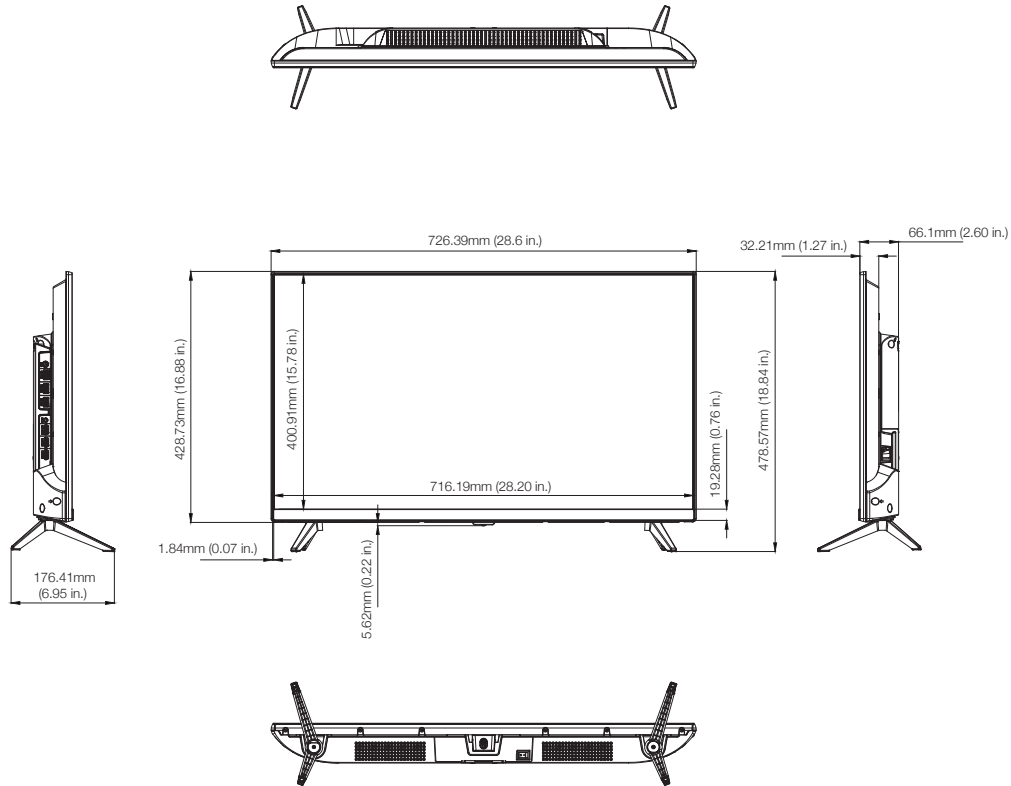

SPECIFICATIONS:

- **Diagonal Screen Size:** 32"
- **Panel Technology:** ADS
- **Brightness (nits):** 250 Nits
- **Resolution:** FHD (1920x1080)
- **Contrast Ratio:** 3000:1
- **Viewing Angle:** 89° x 89°
- **Response Time (ms):** 9.5
- **Color Value:** 8bits
- **Operation:** 16/7
- **Usage:** Indoor
- **Orientation:** Landscape only
- **Mainboard:** Android Platform
- **CPU:** QuadCoreCA55
- **Memory:** 2 GB DDR4
- **Storage:** 16 GB eMMC
- **Inputs:** 2 x HDMI 2.0, 1 x USB 3.0, 1 x USB 2.0, 1 x RJ45, 1 x RS-232, 1 x RJ12 (Service)
- **Wireless Connectivity:** 802.11 a/b/g/n/ac, Bluetooth 5.1
- **Features:** Embedded IR, Media Player, VSign Lite, Scheduler, Real Time Clock, Open Content Management Support (including CMS Applications)
- **Power supply:** Detachable power cord (59")
- **Package Contents:** Display, remote control, batteries, display stand, power cord, quick start guide and user manual
- **Warranty:** 3-year Limited Warranty

For more information please call 1-833-574-9124
or email AVARRO@adiglobal.com

To learn more about AVARRO products visit
avarro.adiglobaldistribution.us

DIMENSIONS:

Part#: V2-P32ES
UPC: 840049308305
Width: 28.6"
Depth: 2.6" / 6.9" (incl. stand)
Height: 16.9" / 18.8" (incl. stand)
Weight: 9.3 lbs.
VESA: 75 x 75mm - M4

No de PIÈCE : V2-P32ES
UPC : 840049308305
Largeur : 28,6 po
Profondeur : 2,6 po/6,9 po
(incluant socle d'écran)
Hauteur : 16,9 po/18,8 po
(incluant socle d'écran)
Poids : 9,3 lb
VESA : 75 x 75 mm - M4