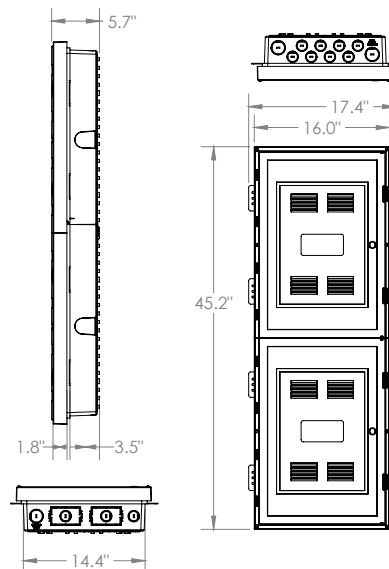

In addition to the panel's flexible design, a selection of mounting systems makes this panel a convenient, secure, enclosure for installing and distributing broadband service inside the premise.

The Narrow/Deep model adds 1" of depth and reduces the frame width by 1" to allow for larger components, side by side mounting, and corner installation.

Also available in 21", 30", and 63" sizes.

FEATURES & BENEFITS

Large internal space for installation of active, passive, and cable management components

Adds 1" of depth; reduces by 1" width to allow for larger components, side by side mounting and corner installation.

Narrow/Deep Frame

Installed SMC for affixing sidewall to stud.

SMC fits mounting tape for cable management.

DIMENSIONS

Inside: H 42"/W 14"/D 5" (scalable in 21" increments)

Outside: H 45.2"/W 17.4"/D 5.7"

ORDERING INFORMATION

| P/N | Part Name | Description |
|----------|-----------|--|
| 125-1744 | P4200KND | 42" Encl. Base & Narrow/Deep Hinged Lid |
| 125-0993 | P4200B | 42" Enclosure Base (no lid) |
| 125-1644 | P4200NDLF | 42" Narrow Deep Enclosure Hinged Lid (no base) |
| 125-1777 | SMC | Side Mounting Clips (40pc) |
| 125-1073 | KLK | MDE Key Lock (1pc) |
| 125-1678 | HLK | MDE Hex Lock (1pc) |