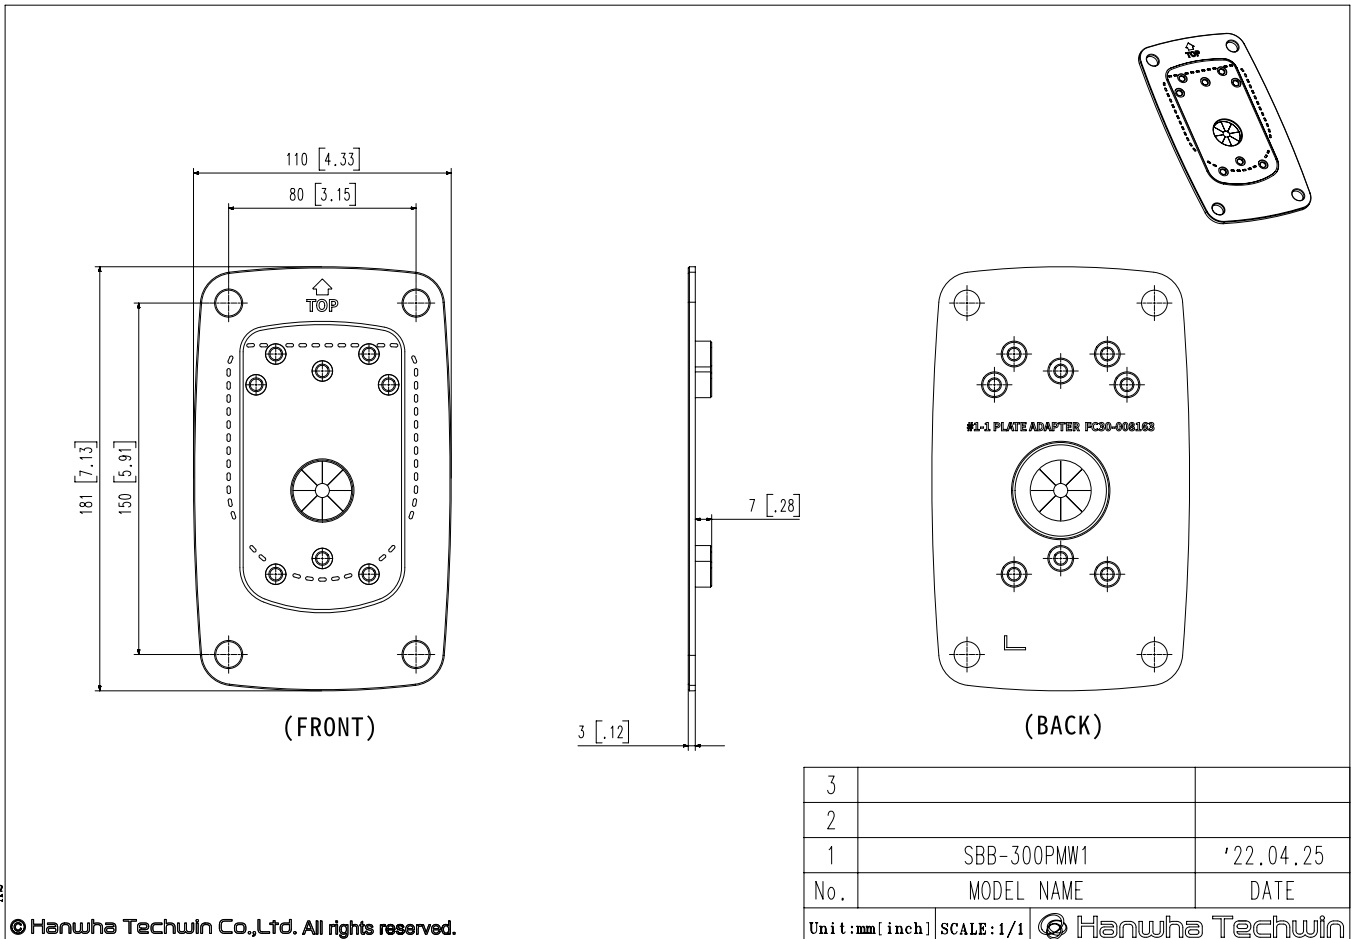

## Key Features

- Material : Aluminum
- Dimensions : 110x181mm(4.33x7.13")
- Weight : 390g
- Color : White

## Specifications

### Mechanical

Color	White
Material	Aluminum
RAL code	RAL9003
Product dimensions / weight	110x181mm(4.33x7.13"), 390g
Mount Screw size	M6
Supported products	SHB-4200/SHB-4300/SHB-4301 series, SBP-300PMW1

# SBB-300PMW1

Pole mount adapter

Unit: mm [inch]

CAD

A2

© Hanwha Techwin Co., Ltd. All rights reserved.