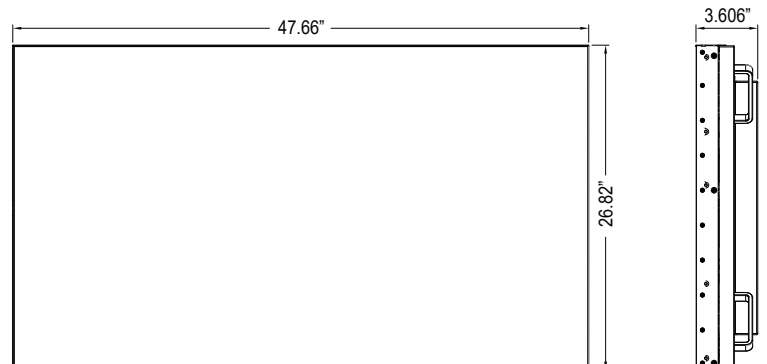

4K UHD
3840x2160p

DP Daisy Chain

INPUT PORT

HDMI DP DVI VGA

SPECIFICATIONS

R4N55RNF	
Bezel Width	
Bezel Width	0.44mm/0.44mm
Display	
Screen Size	55 Inch
Max. Resolution	1920 x 1080 @ 60Hz
Pixel Pitch	0.630 x 0.630mm
Brightness	500cd/m ²
Contrast Ratio	1100 : 1
Aspect Ratio	16 : 9
Viewing Angle	178° / 178°
Display Color	1.07 Billion (10bit)
Response Time	< 8ms (Gray to Gray)
Video System	NTSC / PAL
Interface	
Display Port In / Out	1 / 1
HDMI Input	3
DVI In	1
VGA In	1
RS232 In / Out	1 / 1
Audio Out (3.5 Ø stereo)	1
Features	
Multi Display Function	PIP/PBP/TRI/QUAD
De-Interlace	Yes
Noise Reduction	Yes
Auto Pixel Shift	Yes
Auto Source Switching	Yes
Edge Setting (Horizontal / Vertical)	Yes
Advance Auto Power Recovery	Yes
RS-232C Control	Monitor OSD control using PC
Outline Dimension	
Dimension (W x H x D)	1210.51 x 681.22 x 91.6 mm (47.66" x 26.82" x 3.606")
Net. Weight	24 KG (53 lbs)
Circumastance	
Operating Temperature	0° ~ 50° C / 32° ~ 122° F
Power	
Electrical Ratings	AC 100 ~ 240V (50/60Hz)
Power Consumption	< 267W
Mount	
VESA™ Mount Size	600 x 400mm
Video Wall	WFS, WES, WSD, WSR, CCM
Stand Alone	WB-3770, WB-4370

INTERFACE

DIMENSION

*Design and specifications are subject to change without notice