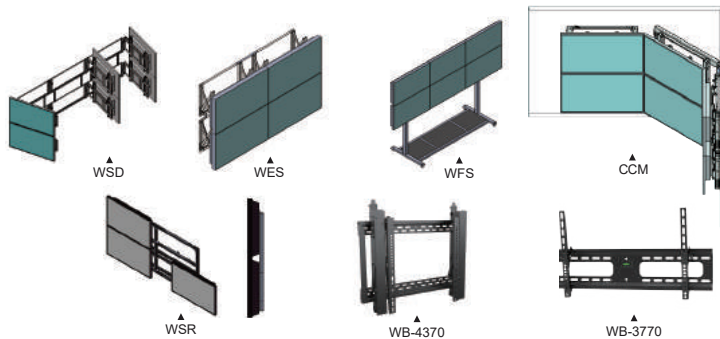

Realizing 4K resolution with Daisy chain configuration

Daisy chain connection with DP source Full HD video wall monitors can accept 4K input source with DP port and display 4K UHD through Daisy chain connection.

4K UHD
3840x2160p

DP Daisy Chain

INPUT PORT

HDMI DP DVI VGA

SPECIFICATIONS

R4N55RNF	
Bezel Width	
Bezel Width	0.44mm/0.44mm
Display	
Screen Size	55 Inch
Max. Resolution	1920 x 1080 @ 60Hz
Pixel Pitch	0.630 x 0.630mm
Brightness	500cd/m ²
Contrast Ratio	1100 : 1
Aspect Ratio	16 : 9
Viewing Angle	178° / 178°
Display Color	1.07 Billion (10bit)
Response Time	< 8ms (Gray to Gray)
Video System	NTSC / PAL
Interface	
Display Port In / Out	1 / 1
HDMI Input	3
DVI In	1
VGA In	1
RS232 In / Out	1 / 1
Audio Out (3.5 Ø stereo)	1
Features	
Multi Display Function	PIP/PBP/TRI/QUAD
De-Interlace	Yes
Noise Reduction	Yes
Auto Pixel Shift	Yes
Auto Source Switching	Yes
Edge Setting (Horizontal / Vertical)	Yes
Advance Auto Power Recovery	Yes
RS-232C Control	Monitor OSD control using PC
Outline Dimension	
Dimension (W x H x D)	1210.51 x 681.22 x 91.6 mm (47.66" x 26.82" x 3.606")
Net. Weight	24 KG (53 lbs)
Circumastance	
Operating Temperature	0° ~ 50° C / 32° ~ 122° F
Power	
Electrical Ratings	AC 100 ~ 240V (50/60Hz)
Power Consumption	< 267W
Mount	
VESA™ Mount Size	600 x 400mm
Video Wall	WFS, WES, WSD, WSR, CCM
Stand Alone	WB-3770, WB-4370

* Specifications and design are subject to change without notice.

MOUNTS

HARDWARE

Hardware features:

- ▶ Spread 1 image across multiple monitors using 1 video source
- ▶ Video Wall Processor built in
- ▶ Remote Display Management (IR Remote or Mobile WIFI)
- ▶ Display Port 1 In / 1 Out
- ▶ HDMI 3 In / VGA In / DVI In
- ▶ RS-232C In / Out for pc / server control
- ▶ Control panel Lock (panel or IR)
- ▶ All metal chassis
- ▶ Auto power recovery
- ▶ Auto pixel shift
- ▶ PIP/PBP/TRI/ QUAD Displays
- ▶ VESA standard hole patterns

INTERFACE

DIMENSION

*Design and specifications are subject to change without notice