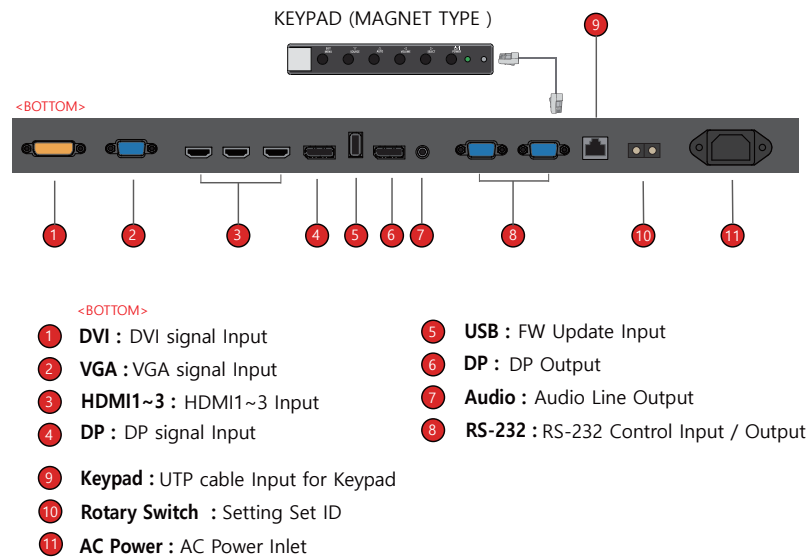

Realizing 4K resolution with Daisy chain configuration

Daisy chain connection with DP source Full HD video wall monitors can accept 4K input source with DP port and display 4K UHD through Daisy chain connection.

4K UHD
3840x2160p

DP Daisy Chain

INPUT PORT

HDMI DP DVI VGA

SPECIFICATIONS

R4N55RNF	
Bezel Width	
Bezel Width	0.44mm/0.44mm
Display	
Screen Size	55 Inch
Max. Resolution	1920 x 1080 @ 60Hz
Pixel Pitch	0.630 x 0.630mm
Brightness	500cd/m ²
Contrast Ratio	1100 : 1
Aspect Ratio	16 : 9
Viewing Angle	178° / 178°
Display Color	1.07 Billion (10bit)
Response Time	< 8ms (Gray to Gray)
Video System	NTSC / PAL
Interface	
Display Port In / Out	1 / 1
HDMI Input	3
DVI In	1
VGA In	1
RS232 In / Out	1 / 1
Audio Out (3.5 Ø stereo)	1
Features	
Multi Display Function	PIP/PBP/TRI/QUAD
De-Interlace	Yes
Noise Reduction	Yes
Auto Pixel Shift	Yes
Auto Source Switching	Yes
Edge Setting (Horizontal / Vertical)	Yes
Advance Auto Power Recovery	Yes
RS-232C Control	Monitor OSD control using PC
Outline Dimension	
Dimension (W x H x D)	1210.51 x 681.22 x 91.6 mm (47.66" x 26.82" x 3.606")
Net. Weight	24 KG (53 lbs)
Circumastance	
Operating Temperature	0° ~ 50° C / 32° ~ 122° F
Power	
Electrical Ratings	AC 100 ~ 240V (50/60Hz)
Power Consumption	< 267W
Mount	
VESA™ Mount Size	600 x 400mm
Video Wall	WFS, WES, WSD, WSR, CCM
Stand Alone	WB-3770, WB-4370

* Specifications and design are subject to change without notice.

MOUNTS

HARDWARE

Hardware features:

- ▶ Spread 1 image across multiple monitors using 1 video source
- ▶ Video Wall Processor built in
- ▶ Remote Display Management (IR Remote or Mobile WIFI)
- ▶ Display Port 1 In / 1 Out
- ▶ HDMI 3 In / VGA In / DVI In
- ▶ RS-232C In / Out for pc / server control
- ▶ Control panel Lock (panel or IR)
- ▶ All metal chassis
- ▶ Auto power recovery
- ▶ Auto pixel shift
- ▶ PIP/PBP/TRI/ QUAD Displays
- ▶ VESA standard hole patterns

INTERFACE

DIMENSION

*Design and specifications are subject to change without notice