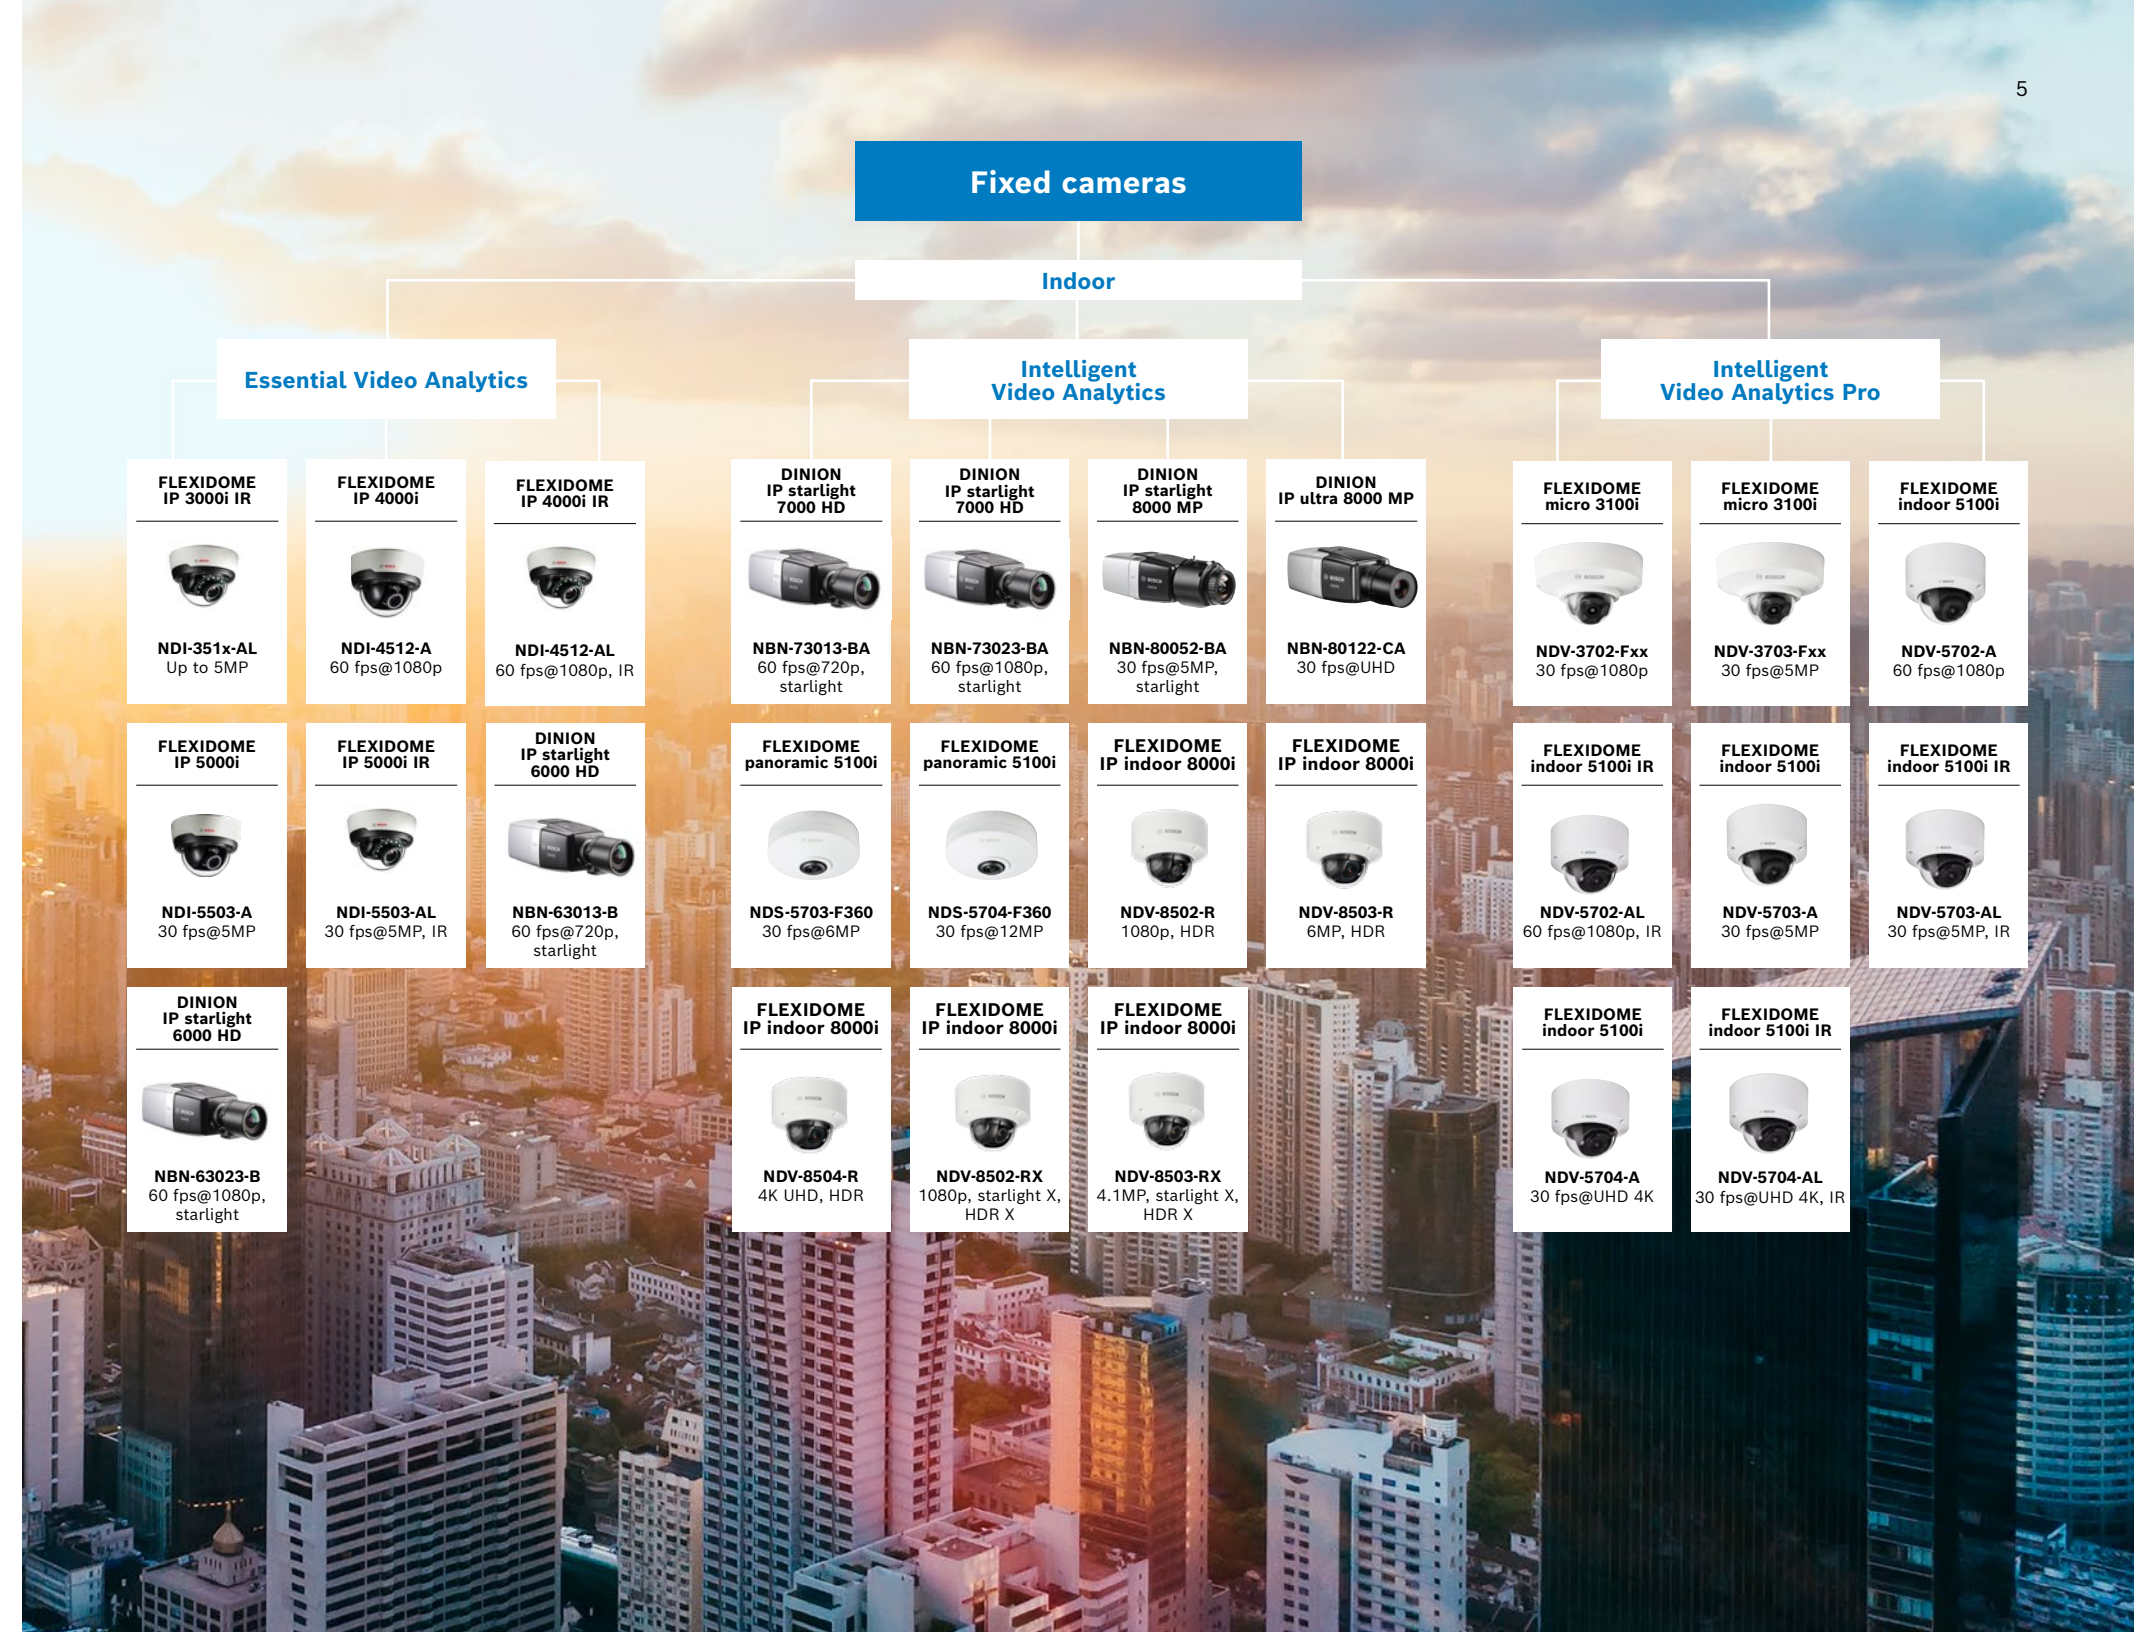

Plug-and-play (no calibration needed)

IVA Pro Perimeter

Reliable long-range intrusion detection

Highly reliable long-distance intrusion detection

Professional* intruder detection

IVA Pro Traffic

Detect and classify with precise detail

Distinguish and classify people and vehicle subclasses

Enhanced scene understanding

IVA Pro Intelligent Tracking

Highly reliable and robust tracking of objects

Detect and classify even while the camera is moving, and the object is standing still

Track objects in crowded or traffic scenes

*partly obstructed / crawling / rolling intruder

Fixed cameras

Outdoor

Essential Video Analytics

FLEXIDOME IP 3000i IR

NDE-351x-AL
 Up to 5MP

FLEXIDOME IP 4000i