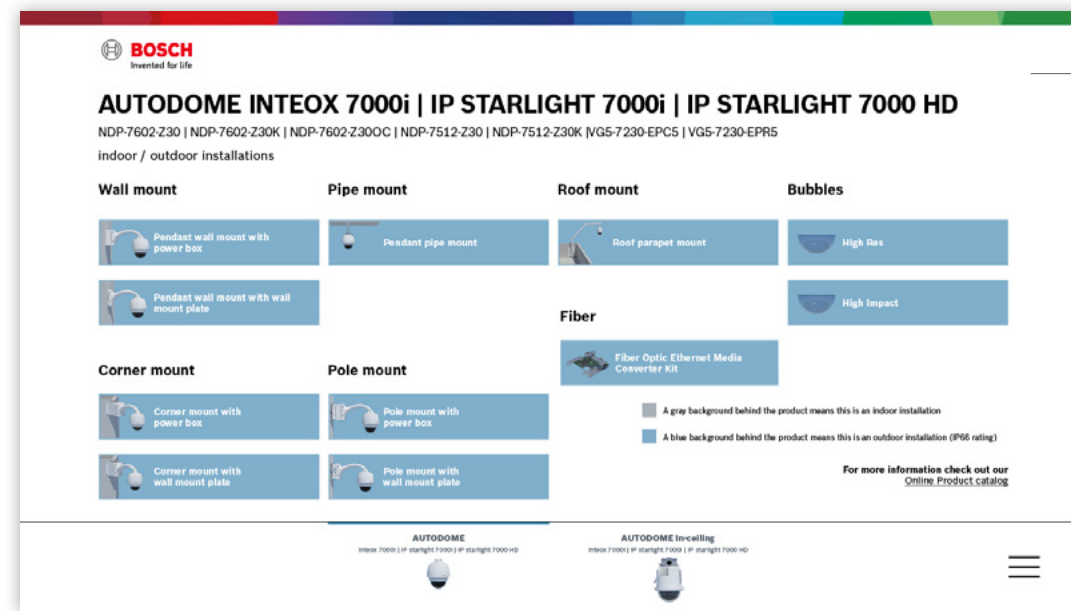

MIC IP cameras Accessory Quick Selection Guide

Mount and Accessory Quick Selection Guide

AUTODOME IP 7000 Accessory Quick Selection Guide

instructions

Select your camera

Select your mounting option

Jump back to the mounting index