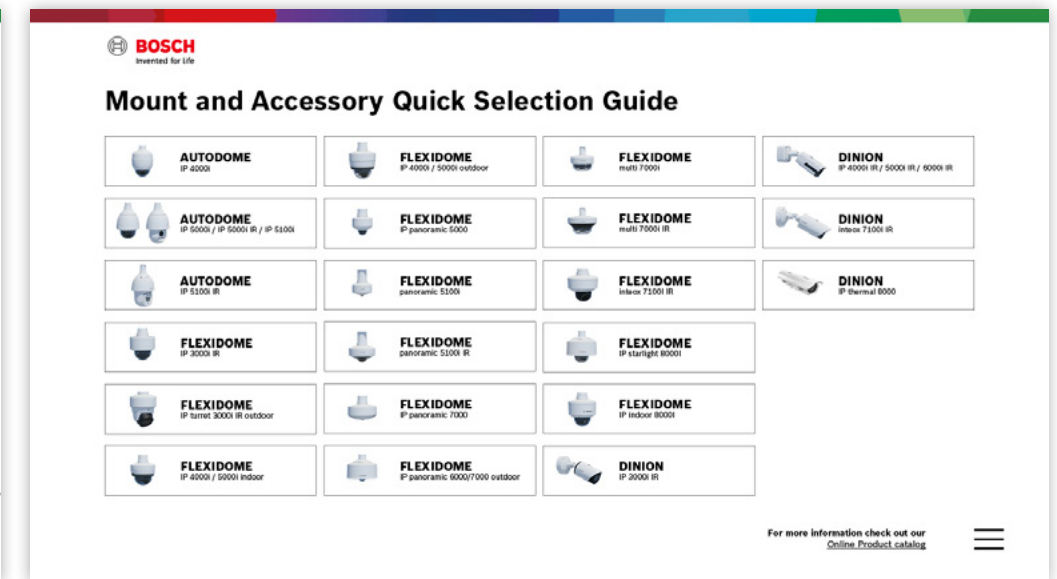

Mount and Accessory Quick Selection Guide