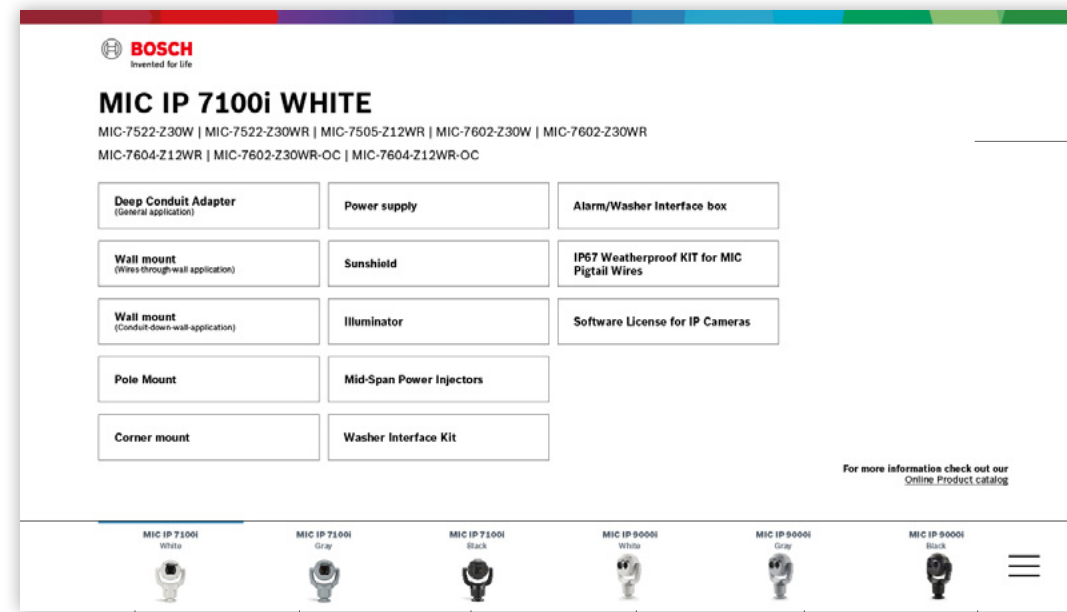

MIC IP cameras Accessory Quick Selection Guide

instructions

Select your camera