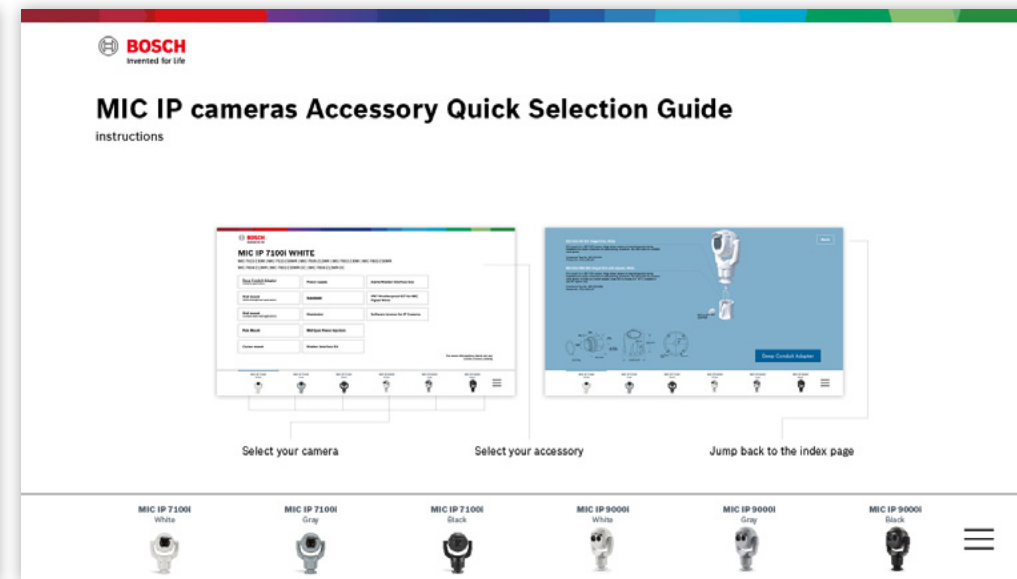

Video Accessory Quick Selection Guides

For full functionality open this Guide in Adobe Acrobat Reader

© Bosch Security Systems, 2019 - Modifications reserved | BT-VS/MKC version 02_EN AUGUST 2021

AUTODOME IP 7000 Accessory Quick Selection Guide