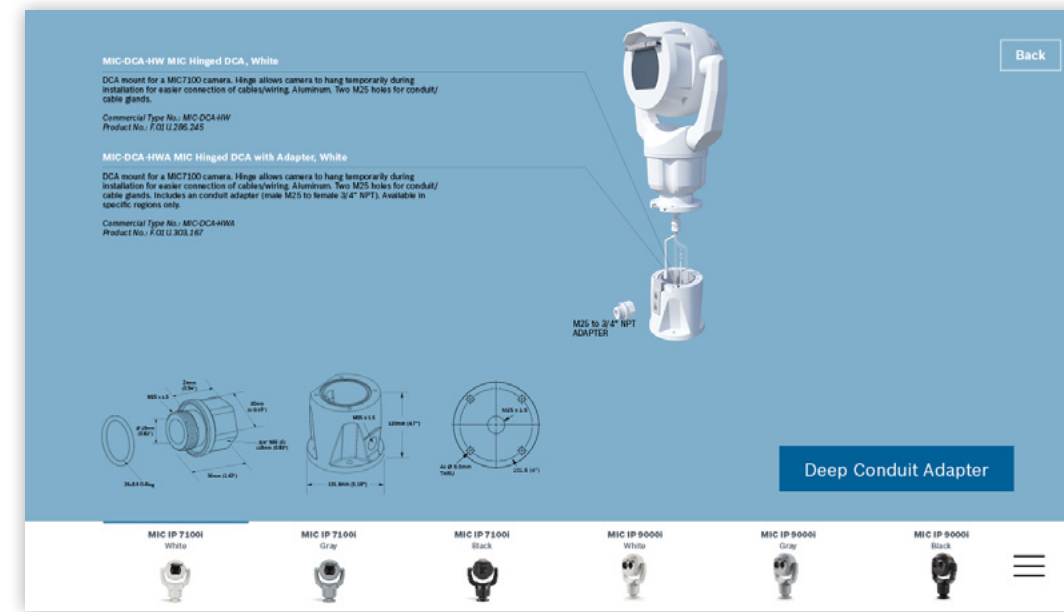

intex 7000i | IP starlight 7000i | IP starlight 7000 HD

AUTODOME In-ceiling

intex 7000i | IP starlight 7000i | IP starlight 7000 HD

MIC IP cameras Accessory Quick Selection Guide

instructions

Select your camera