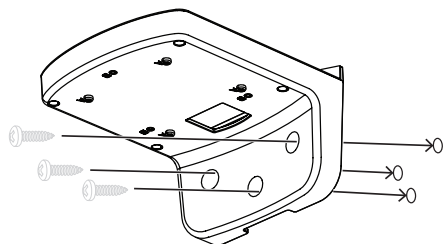

1 |

x8
M4

2 |

3 |

4 |

5 |

6 |

7 |

8 |