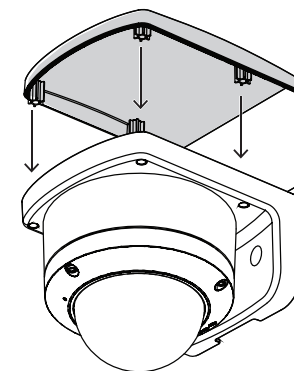

1 |

x8
M4

2 |

3 |

4 |

5 |

6 |

7 |

8 |

L shape wall mount for FD 5100
NDA-5070-LWMT

en Quick installation guide

Bosch Security Systems B.V.
Torenallee 49
5617 BA Eindhoven
Netherlands
www.boschsecurity.com
© Bosch Security Systems B.V., 2021