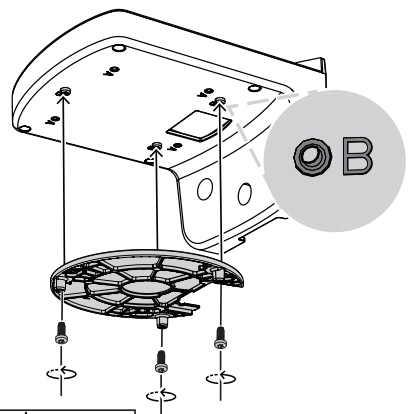

1 |

x8
M4

2 |

3 |

4 |

5 |

6 |

7 |

8 |