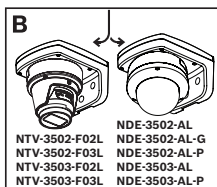

1 |

x8
M4

2 |

3 |

4 |

5 |

6 |

7 |

8 |

L shape wall mount for FD 5100
NDA-5070-LWMT

en Quick installation guide

Bosch Security Systems B.V.
Torenallee 49
5617 BA Eindhoven
Netherlands
www.boschsecurity.com
© Bosch Security Systems B.V., 2021