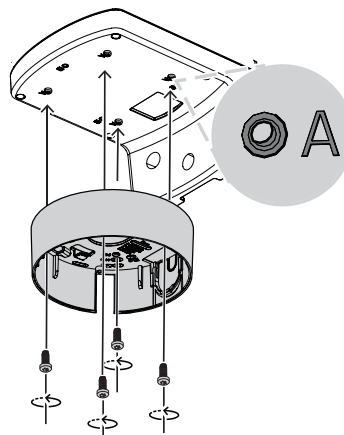

1 |

x8
M4

2 |

3 |

4 |

5 |

6 |

7 |

8 |