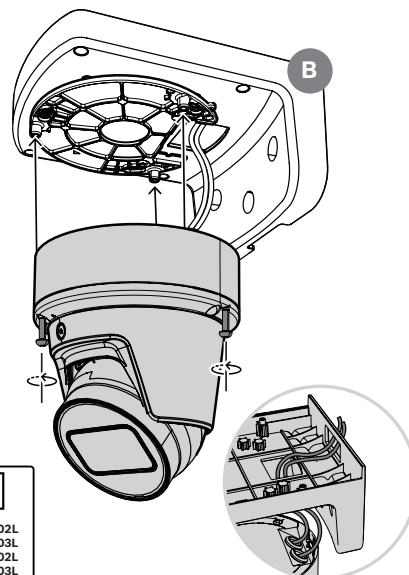

8 |

L shape wall mount for FD 5100
NDA-5070-LWMT

en Quick installation guide

Bosch Security Systems B.V.
Torenallee 49
5617 BA Eindhoven
Netherlands
www.boschsecurity.com
© Bosch Security Systems B.V., 2021