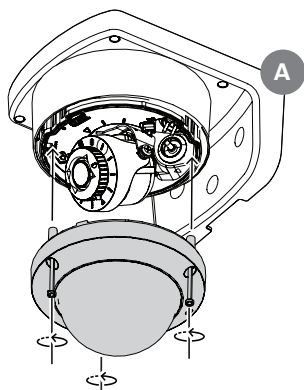

1 |

x8
M4

2 |

3 |

4 |

5 |

6 |

7 |

8 |

L shape wall mount for FD 5100
NDA-5070-LWMT

en Quick installation guide

Bosch Security Systems B.V.
Torenallee 49
5617 BA Eindhoven
Netherlands
www.boschsecurity.com
© Bosch Security Systems B.V., 2021