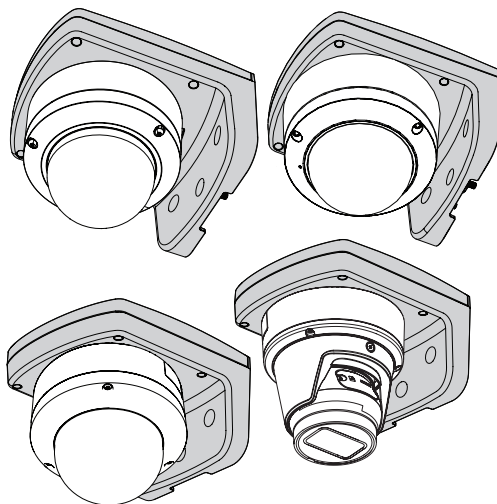

1 |

x8
M4

2 |

3 |

4 |

5 |

6 |

7 |

8 |

L shape wall mount for FD 5100
NDA-5070-LWMT

en Quick installation guide

Bosch Security Systems B.V.
Torenallee 49
5617 BA Eindhoven
Netherlands
www.boschsecurity.com
© Bosch Security Systems B.V., 2021