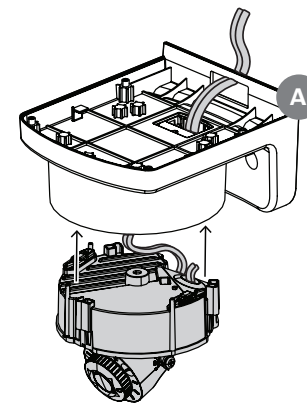

1 |

x8
M4

2 |

3 |

4 |

5 |

6 |

7 |

8 |