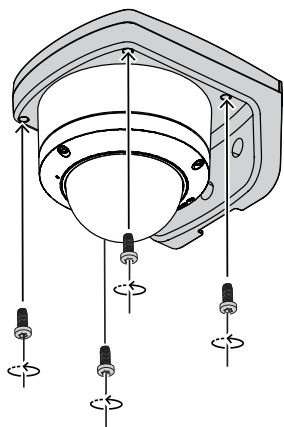

1 |

x8
M4

2 |

3 |

4 |

5 |

6 |

7 |

8 |

L shape wall mount for FD 5100
NDA-5070-LWMT

en Quick installation guide

Bosch Security Systems B.V.
Torenallee 49
5617 BA Eindhoven
Netherlands
www.boschsecurity.com
© Bosch Security Systems B.V., 2021