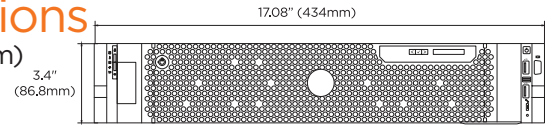

Dimensions

Unit: Inch (mm)

Specifications

PART NUMBER	DW-BJAI2RxxT	
Included DW Spectrum IP Licenses	8 (2x DW-SPECTRUMLSC004)	
Included DW Ai Server Licenses	8 (2x DW-DWAI2RSC004)	
Form Factor	2U Rackmount	
Operating System	Windows*10	DW-BJAI2RxxT
	OS on SSD	2 x 240GB NVMe SSD (RAID1)
CPU	XEON Gold 6248R	
Memory	64GB	
Ethernet port	2x 10Gb SFP+, 2x 1Gb base-T	
System	Max Video Storage Rate (Mbps)	600Mbps
	Max # of Analytic Streams (Secondary)	Up to 128
	Maximum HDD	8 x 3.5" SATA HDD
	Storage Options	160TB RAID5
	RAID	OS RAID 1, Data RAID5
Video-Out	USB Interface	Yes
	Outputs	1x DisplayPort output
	Graphics Card	NVIDIA RTX A4000 16GB
Preloaded VMS Software	DW Spectrum® IPVMS	
DW Spectrum Client Supported OS	Windows®, Linux Ubuntu® and Mac®	
Preloaded Analytic software	DW Ai Server	
Ai Configuration Tool Supported OS	Windows® and Linux Ubuntu®	
Mobile Apps	iOS® and Android®	
Keyboard and Mouse	Included	
Rail kit	Included	
Power Supply	2000W Redundant power supply**	
Operating Temperature (room)	41°F-104°F (5°C-40°C)	
Operating Humidity	5-85% RH	
Dimension (WxDxH)	17.08" x 29.03" x 3.4" (434 x 737.5 x 86.8mm)	
Other Certification	NDAA, TAA, UL, FCC and CE	
Warranty	5 year warranty with next day on-site repair	

* After remote diagnosis.
** A UPS is recommended.

AI Server Licenses (Sold Separately):

- DW-AiSLSC001: Single DW Ai Server Analytics License.
- DW-AiSLSC004: Four (4) DW Ai Server Analytics Licenses.
- DW-AiSLSC010: Ten (10) DW Ai Server Analytics Licenses.
- DW-AiSLSC020: Twenty (20) DW Ai Server Analytics Licenses.

Available Models

- DW-BJAI2R64T - 64TB raw storage, 48TB usable storage, RAID5.
- DW-BJAI2R96T - 96TB raw storage, 80TB usable storage, RAID5.
- DW-BJAI2R128T - 128TB raw storage, 112TB usable storage, RAID5.
- DW-BJAI2R160T - 160TB raw storage, 140TB usable storage, RAID5.

Designed and Commissioned in the U.S.A.