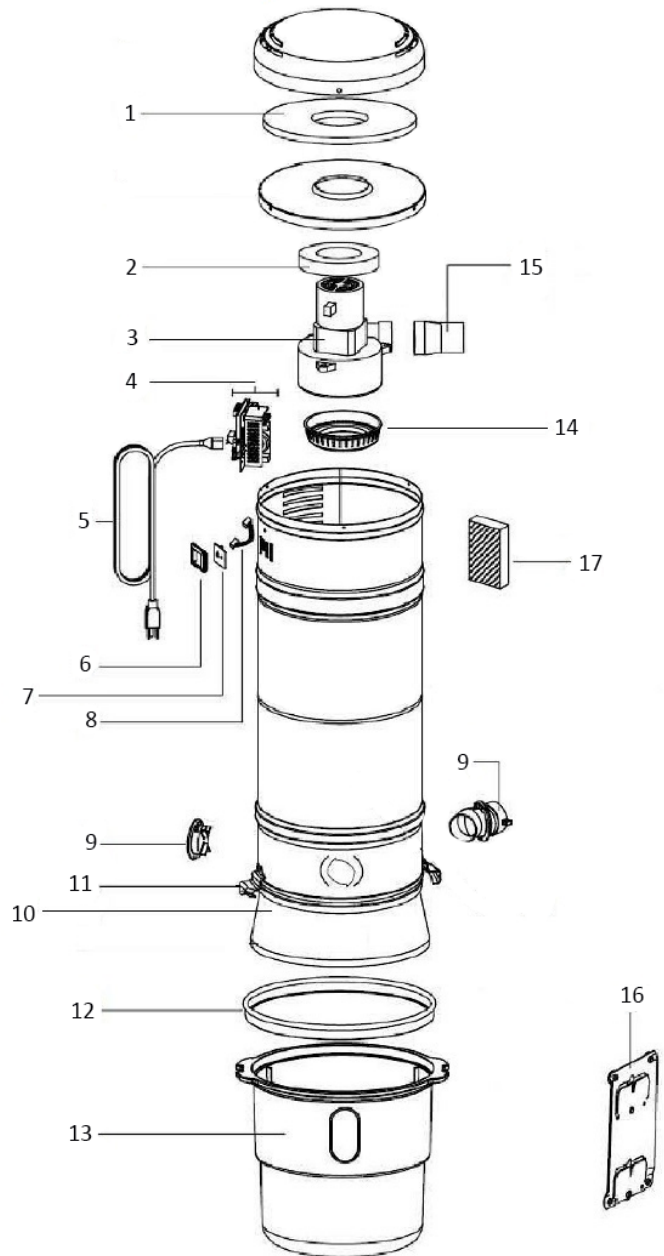

SMP800

Updated: November 22, 2023

- 1 145141 Foam for Lid
- 2 145138 Thermal Seal
- 3 140371 Motor 499.701 120v
- 4 100629 CtrlMod:ECS 120V High w/Kit
- 5 100346 Cord
- 6 115077 SUI Cover
- 7 100601 Control Module SUI Board
- 8 100602 Wire Harness ECS/SUI
- 9 105149 Atlis Intake Replacement Kit
- 10 110358 Filter Bag
- 11 145341 Latch
- 12 195002 Receptacle Gasket-Lrg Dia
- 13 120313 7 Gal Dirt Receptacle
- 14 145135 Mtr Gskt 7.2" Fm Rbr b/4
- 15 145318 Exhaust Extension 3.0 L / 2.0 ID
- 16 145330 Wall Mounting Bracket
- 17 110517 Filter Exhaust 3X5
- NP 030185 BLK Sound Off Muffler
- NP 145504 Motor Retainer Ring