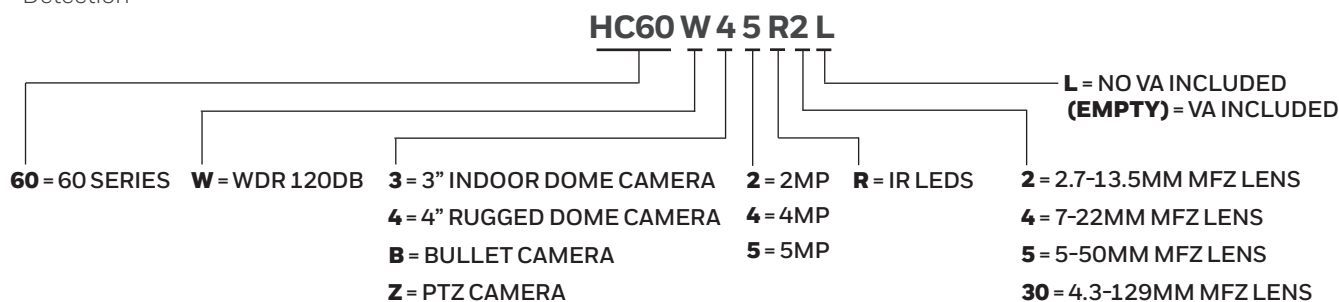

MARKET OPPORTUNITIES

These fully featured attractive cameras are perfect for various types of security installations, from complete area coverage with speed dome cameras to high resolution True Day/Night cameras for any scenario. The 60 Series provides excellent picture clarity at minimal bandwidth whilst offering maximum protection against dust and water. Boasting modern designs and offering up to 5MP high definition images, these cameras are suited for a wide range of security applications.