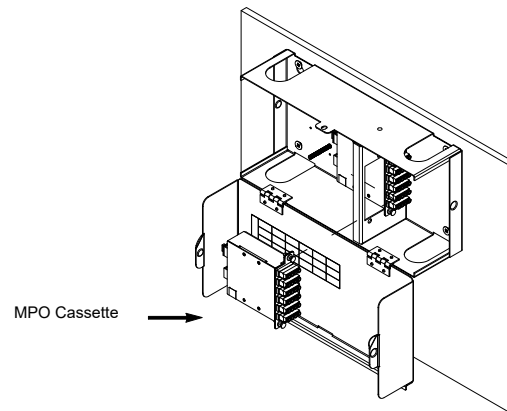

Step 5: Once everything is arranged properly inside the enclosure, close the door and use the releasable cable tie.