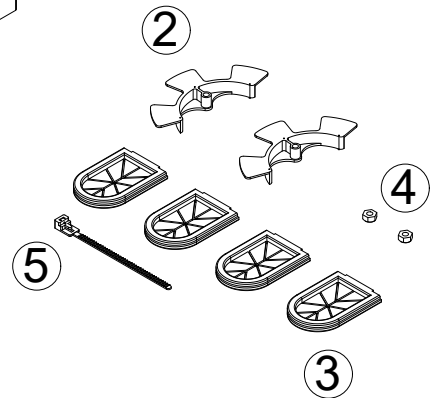

Step 2: If installing fiber optic adapter panels, install cable management spools and secure them using screw nuts. Note: Spools can be configured and staked in a variety of ways depending on preference.

Step 3: Install fiber optic adapter panels as illustrated.

Step 4: Install fiber optic MPO cassettes as illustrated.

Step 5: Once everything is arranged properly inside the enclosure, close the door and use the releasable cable tie.

E-mail us: cs@icc.com | Go online: www.icc.com

HD Fiber Optic Wall Mount Enclosure with 2 Slots for Adapter Panels or Cassettes

INSTALLATION INSTRUCTIONS

Package Content

- ① Wall Mount fiber optic enclosure 1 Piece
- ② Cable management spools 2 Pieces
- ③ Rubber Grommets 4 Pieces
- ④ M5 x 0.8 screw nuts 2 Pieces
- ⑤ Releasable Cable Tie 1 Piece

FEATURES & BENEFITS

- Enclosures are designed to be wall mounted with open access to both sides
- HD compatible
- Made of durable 18 gauge steel with a black powder coated finish
- Holds up to 2 adapter panels or HD Cassettes
- Holds 1 Splice tray; 12 splice per tray
- Lock can be applied to tab to keep enclosure secure (lock not included)