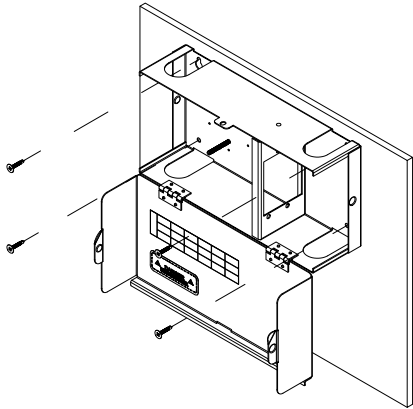

HD Fiber Optic Wall Mount Enclosure with 2 Slots for Adapter Panels or Cassettes

INSTALLATION INSTRUCTIONS

Step 1: Mount the enclosure on a wall near the fiber cable entry point.
Note: Screws are not included.

Step 2: If installing fiber optic adapter panels, install cable management spools and secure them using screw nuts. Note: Spools can be configured and staked in a variety of ways depending on preference.

E-mail us: cs@icc.com | Go online: www.icc.com

HD Fiber Optic Wall Mount Enclosure with 2 Slots for Adapter Panels or Cassettes

INSTALLATION INSTRUCTIONS

Package Content

- ① Wall Mount fiber optic enclosure 1 Piece
- ② Cable management spools 2 Pieces
- ③ Rubber Grommets 4 Pieces
- ④ M5 x 0.8 screw nuts 2 Pieces
- ⑤ Releasable Cable Tie 1 Piece

FEATURES & BENEFITS

- Enclosures are designed to be wall mounted with open access to both sides
- HD compatible
- Made of durable 18 gauge steel with a black powder coated finish
- Holds up to 2 adapter panels or HD Cassettes
- Holds 1 Splice tray; 12 splice per tray
- Lock can be applied to tab to keep enclosure secure (lock not included)