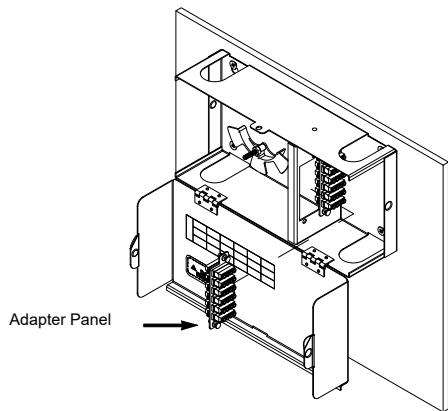

Step 5: Once everything is arranged properly inside the enclosure, close the door and use the releasable cable tie.