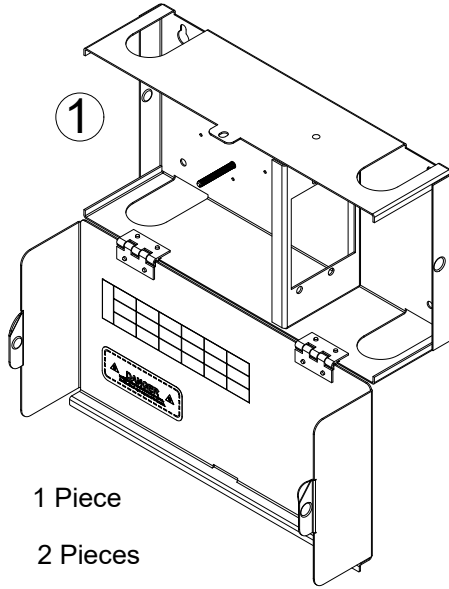

HD Fiber Optic Wall Mount Enclosure with 2 Slots for Adapter Panels or Cassettes

INSTALLATION INSTRUCTIONS

Step 1: Mount the enclosure on a wall near the fiber cable entry point.
Note: Screws are not included.

Step 3: Install fiber optic adapter panels as illustrated.

Step 4: Install fiber optic MPO cassettes as illustrated.

Step 5: Once everything is arranged properly inside the enclosure, close the door and use the releasable cable tie.

E-mail us: cs@icc.com | Go online: www.icc.com

HD Fiber Optic Wall Mount Enclosure with 2 Slots for Adapter Panels or Cassettes

INSTALLATION INSTRUCTIONS

Package Content

- ① Wall Mount fiber optic enclosure 1 Piece
- ② Cable management spools 2 Pieces
- ③ Rubber Grommets 4 Pieces
- ④ M5 x 0.8 screw nuts 2 Pieces
- ⑤ Releasable Cable Tie 1 Piece

FEATURES & BENEFITS

- Enclosures are designed to be wall mounted with open access to both sides
- HD compatible
- Made of durable 18 gauge steel with a black powder coated finish
- Holds up to 2 adapter panels or HD Cassettes
- Holds 1 Splice tray; 12 splice per tray
- Lock can be applied to tab to keep enclosure secure (lock not included)