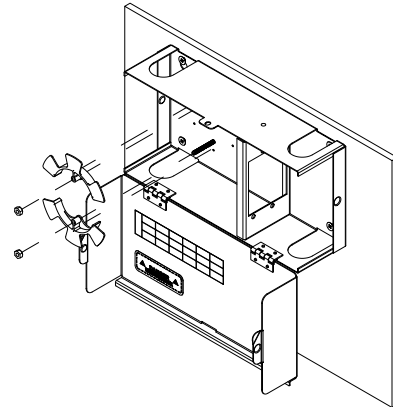

HD Fiber Optic Wall Mount Enclosure with 2 Slots for Adapter Panels or Cassettes

INSTALLATION INSTRUCTIONS

Step 1: Mount the enclosure on a wall near the fiber cable entry point.
Note: Screws are not included.

Step 2: If installing fiber optic adapter panels, install cable management spools and secure them using screw nuts. Note: Spools can be configured and staked in a variety of ways depending on preference.

E-mail us: cs@icc.com | Go online: www.icc.com

HD Fiber Optic Wall Mount Enclosure with 2 Slots for Adapter Panels or Cassettes

INSTALLATION INSTRUCTIONS

Package Content

- ① Wall Mount fiber optic enclosure 1 Piece
- ② Cable management spools 2 Pieces
- ③ Rubber Grommets 4 Pieces
- ④ M5 x 0.8 screw nuts 2 Pieces
- ⑤ Releasable Cable Tie 1 Piece

FEATURES & BENEFITS

- Enclosures are designed to be wall mounted with open access to both sides
- HD compatible
- Made of durable 18 gauge steel with a black powder coated finish
- Holds up to 2 adapter panels or HD Cassettes
- Holds 1 Splice tray; 12 splice per tray
- Lock can be applied to tab to keep enclosure secure (lock not included)