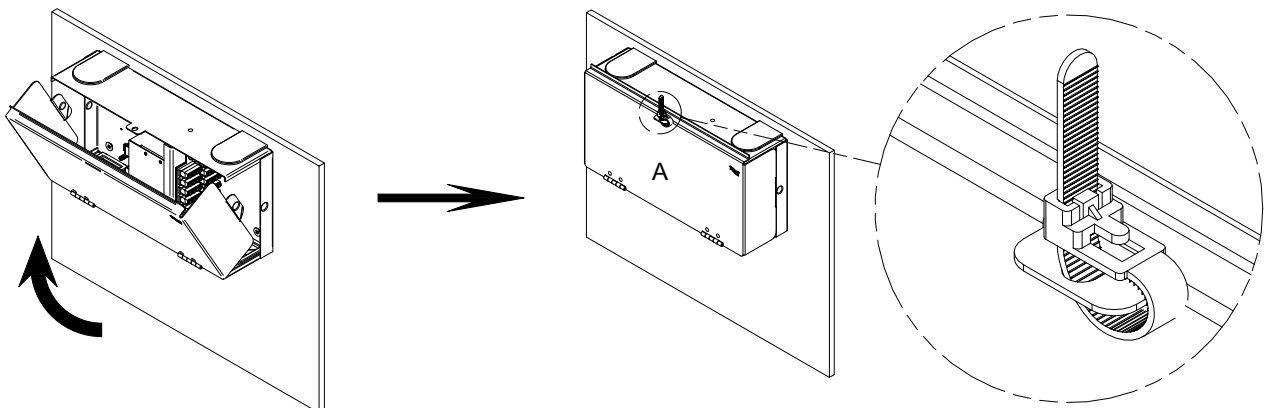

HD Fiber Optic Wall Mount Enclosure with 2 Slots for Adapter Panels or Cassettes

INSTALLATION INSTRUCTIONS

Step 1: Mount the enclosure on a wall near the fiber cable entry point.
Note: Screws are not included.

Step 2: If installing fiber optic adapter panels, install cable management spools and secure them using screw nuts. Note: Spools can be configured and staked in a variety of ways depending on preference.

Step 3: Install fiber optic adapter panels as illustrated.

Step 4: Install fiber optic MPO cassettes as illustrated.

Step 5: Once everything is arranged properly inside the enclosure, close the door and use the releasable cable tie.

E-mail us: cs@icc.com | Go online: www.icc.com

HD Fiber Optic Wall Mount Enclosure with 2 Slots for Adapter Panels or Cassettes

INSTALLATION INSTRUCTIONS

Package Content

- ① Wall Mount fiber optic enclosure 1 Piece
- ② Cable management spools 2 Pieces
- ③ Rubber Grommets 4 Pieces
- ④ M5 x 0.8 screw nuts 2 Pieces
- ⑤ Releasable Cable Tie 1 Piece