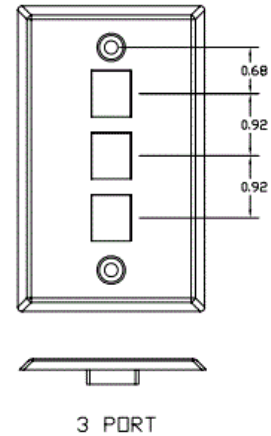

Stainless Steel Plate, Front Loading

Features

- Fits all Hubbell keystone connections (AV, data and fiber)
- Secure; Requires removal to access connectivity
- Rear, Flush Mounting Improves Tamper-Resistance
- Manufactured From Type 430 Stainless Steel, Brushed Finish

Ordering Information

Description	Color	Catalog No.	UPC
iStation Stainless Steel Plate, Rear Loading, Single Gang, 3-Port	Silver	SSF13	662620818054

Listings

UL and cUL Listed 1863
RoHS Compliant

Specifications

Keystone	Fits all Hubbell keystone connections (AV, data and fiber)
Plate Material	Type 430 stainless steel

Applications

Medical Facilities
Laboratories
Manufacturing Plants
Education Facilities

Online Resources

[eCatalog](#)