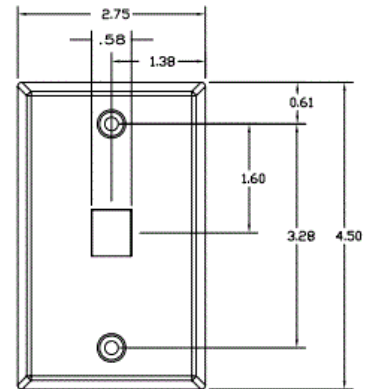

Stainless Steel Plate, Front Loading

Features

- Fits all Hubbell keystone connections (AV, data and fiber)
- Secure; Requires removal to access connectivity
- Rear, Flush Mounting Improves Tamper-Resistance
- Manufactured From Type 430 Stainless Steel, Brushed Finish

Ordering Information

Description	Color	Catalog No.	UPC
iStation Stainless Steel Plate, Rear Loading, Single Gang, 1-Port	Silver	SSF11	662620818030

Listings

UL and cUL Listed 1863
RoHS Compliant

Specifications

Keystone	Fits all Hubbell keystone connections (AV, data and fiber)
Plate Material	Type 430 stainless steel

Applications

Medical Facilities
Laboratories
Manufacturing Plants
Education Facilities

1 PORT

Online Resources

[eCatalog](#)