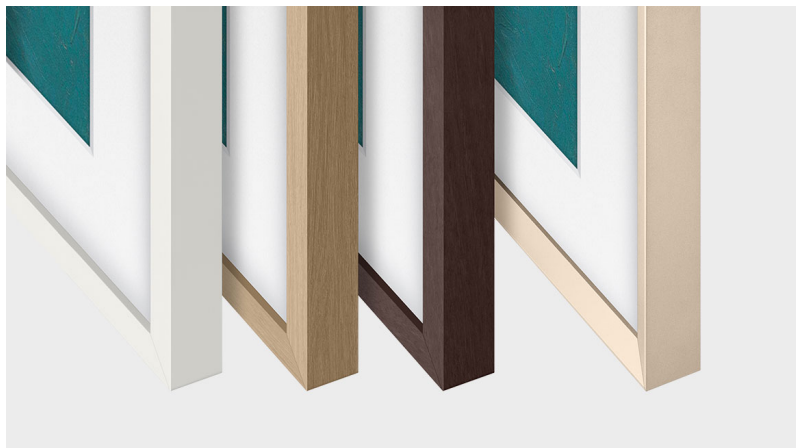

The Frame Customizable Bezel - 85", 75", 65", 55", 50" and 43"

HIGHLIGHTS

- Quick and Easy Installation
- Various Color Options (Sand Gold Metal, Modern Beige, Modern White, Modern Teak)

SIZE CLASS

85"	75"	65"	55"	50"	43"
85LS03B, 85LS03A	75LS03B, 75LS03A	65LS03B, 65LS03A	55LS03B, 55LS03A	50LS03B, 50LS03A	43LS03B, 43LS03A

Express your style — even with your TV. Choose a color and style to curate your space. The Frame Customizable Bezels come in 4 colors including White, Teak, Brown and Sand Gold to offer a tasteful aesthetic.

KEY FEATURES

Quick and Easy Installation

Refresh The Frame's aesthetics in a snap. Simply pop on the bezel of your choice for a quick change.

Various Color Options

Find the color and a silhouette that works for you. White, teak, or brown in the modern option for a simple profile, or the sand gold metal in the beveled silhouette for a premium touch.