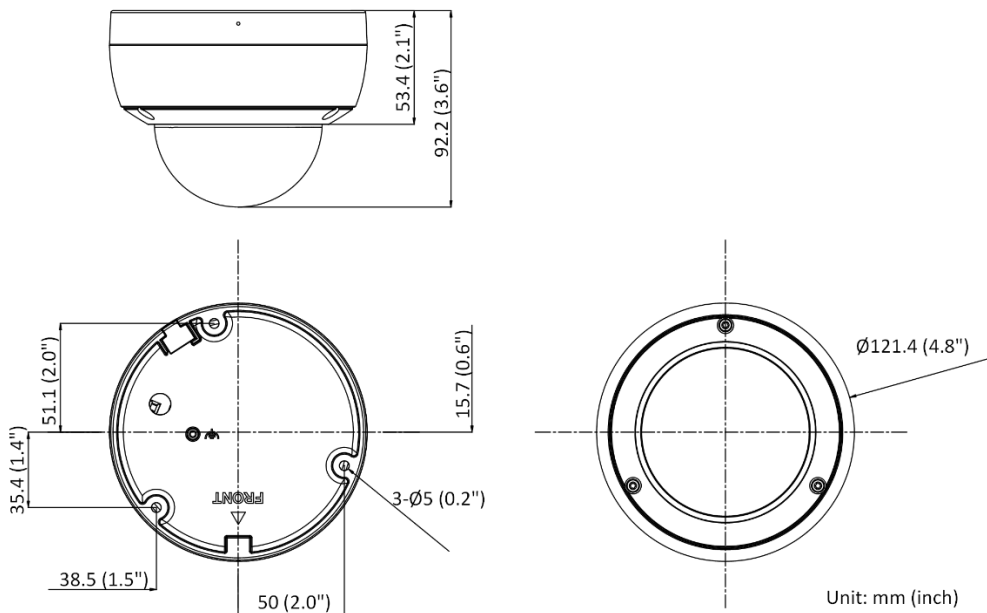

▪ **Analytics Application**

The max VCA trigger distances are for reference only, subject to environmental conditions such as weather, degree of lightness installation and background color

Lens(mm)	Max VCA trigger distance	
	Human Detection	Vehicle Detection
2.8mm	20m	40m
4mm	25m	50m
6mm	35m	70m
12mm	50m	100m

▪ **Dimension**

▪ **Accessory**

▪ **Optional**

PM	WMS	PC120	CPM	SRSM
CB120	CM