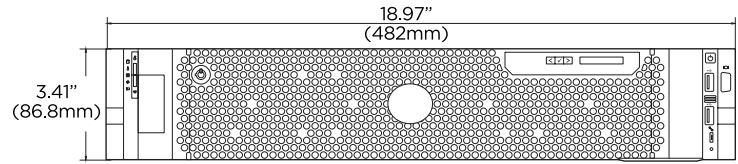

Dimensions

Unit: Inch (mm)

Specifications

MODEL		DW-BJRR2U
Included IP licenses		8
Form factor		2U rack mount
Operating system	Windows [®] 10 IoT LTSC	DW-BJRR2UxxT
	Ubuntu [®] Desktop 20.04 LTS	DW-BJRR2UxxTLX
	Windows Server [®] 2022 STD	DW-BJRR2UxxTS
	OS on SSD	2 x 480GB NVMe SSD (RAID1)
CPU		1x Intel [®] Xeon [®] Silver processor
Memory		16GB
Ethernet port		2x 1G Ethernet Onboard 4 x 1G Ethernet on Expansion board
System	Max video storage rate (Mbps)	600Mbps
	Maximum HDD	12x 3.5" SATA HDD
Storage	Maximum storage	Max raw 240TB
	RAID options	OS RAID 1, Data RAID5, RAID6
	USB interface	Yes
Video-out	Outputs	1 x mini DisplayPort (1 x mini-DP to true HD adapter included)
	Video card	Nvidia Quadro
Preloaded VMS software		DW Spectrum [®] IPVMS
Remote clients		Cross-platform - Windows [®] , Linux Ubuntu [®] and Mac [®]
Mobile apps		iOS [®] and Android [®]
Keyboard and mouse		Included
Rail kit		Included
Power supply		800W dual power supply**
Operating temperature		41°F-104°F (5°C-40°C)
Operating humidity		5-85% RH
Dimension (WxDxH)		18.97" x 28.4" x 3.41" (482 x 721.62 x 86.8mm)
Other certification		UL, FCC, CE, NDA, TAA
Warranty		5 year warranty with next day on-site repair