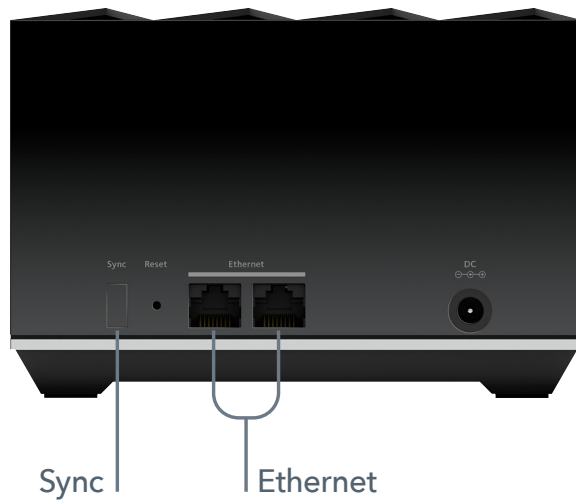

Add-on Satellite (MS80)