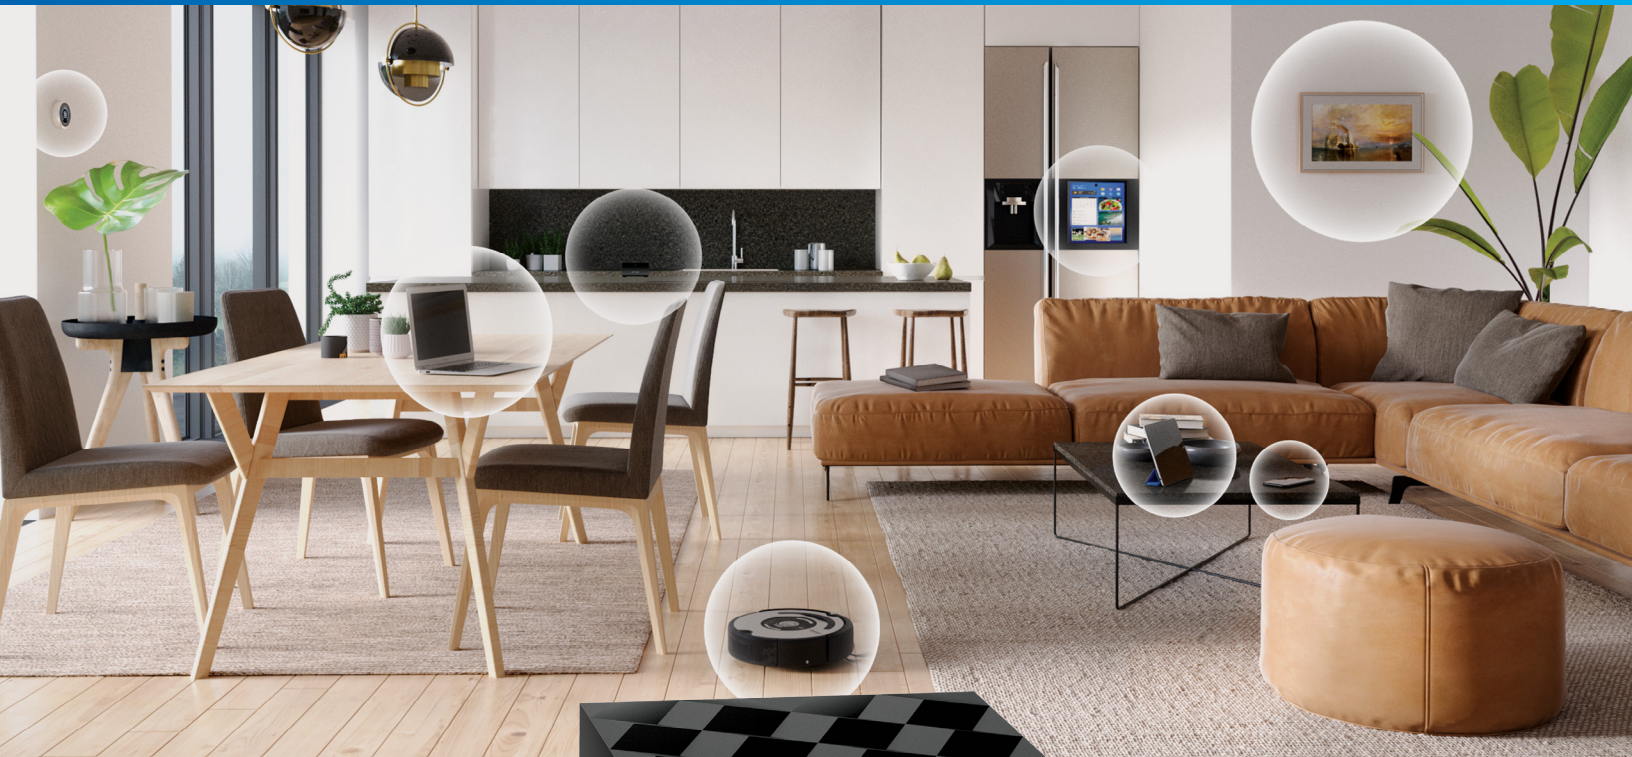

NIGHTHAWK®**Nighthawk® Tri-band Mesh WiFi 6 Add-on Satellite¹**

Advanced Whole Home WiFi

With Nighthawk® Tri-band Mesh WiFi 6 satellite expand your coverage even further, up to 2,250 square feet[†], with combined speeds of up to 3.6Gbps.[†] Enjoy advanced whole home WiFi for your video streaming and online gaming needs. It works with a Nighthawk Tri-band Mesh WiFi 6 System (MK82 or MK83 sold separately) to form a smart and reliable WiFi network.