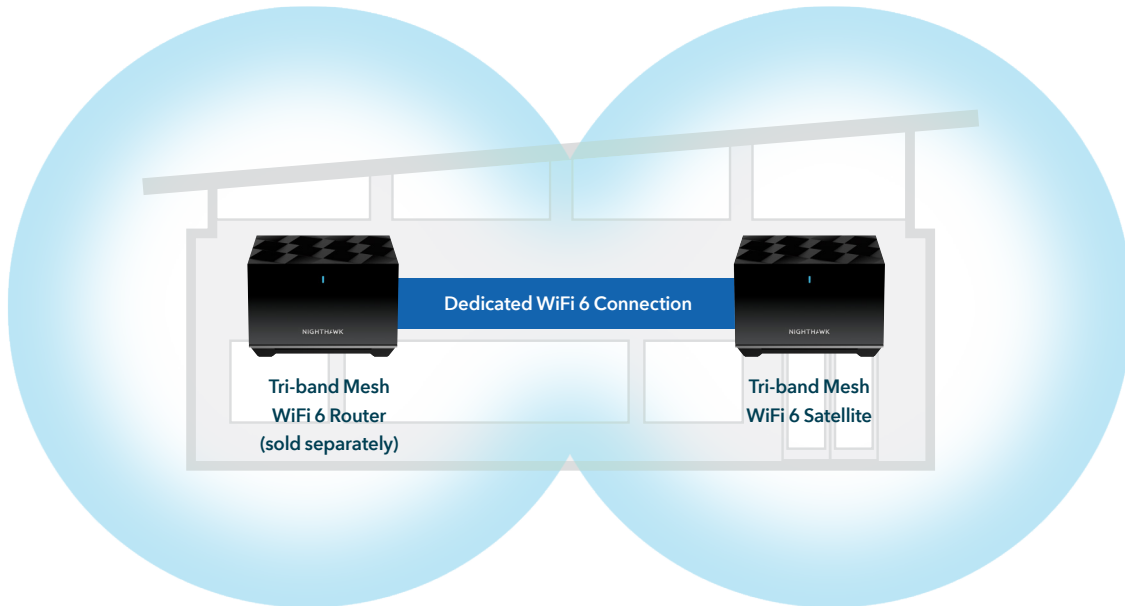

NIGHTHAWK®**Nighthawk® Tri-band Mesh WiFi 6 Add-on Satellite¹**

Advanced Whole Home WiFi

With Nighthawk® Tri-band Mesh WiFi 6 satellite expand your coverage even further, up to 2,250 square feet[†], with combined speeds of up to 3.6Gbps.[†] Enjoy advanced whole home WiFi for your video streaming and online gaming needs. It works with a Nighthawk Tri-band Mesh WiFi 6 System (MK82 or MK83 sold separately) to form a smart and reliable WiFi network.

NIGHTHAWK[®]**Nighthawk[®] Tri-band Mesh WiFi 6 Add-on Satellite¹****Enjoy fast, expansive WiFi with Nighthawk Mesh WiFi 6 System**

Introducing WiFi 6 – the latest generation of WiFi that delivers four times better performance than AC WiFi. With innovative technologies, WiFi 6 delivers a huge boost in speed and total capacity. Rising to the challenges of modern smart home demands, this new standard of WiFi is ready to support more devices with better reliability and faster speeds. WiFi 6 is backward compatible with 802.11 ac/n/a/g/b.

Ultra-powerful AX-optimized Quad-core Processor

The Nighthawk WiFi 6 Mesh Add-on Satellite is powered by a 1.5GHz quad-core processor, is built for performance at an ultimate level. The ultra-fast processor enables the satellite to seamlessly handle data intensive applications such as 4K UHD video streaming, VR/AR gaming, as well as provide a stronger, more reliable WiFi experience. This powerful processor is optimized for AX making intelligent spontaneous decisions to schedule data traffic to maximize WiFi Bandwidth utilization.