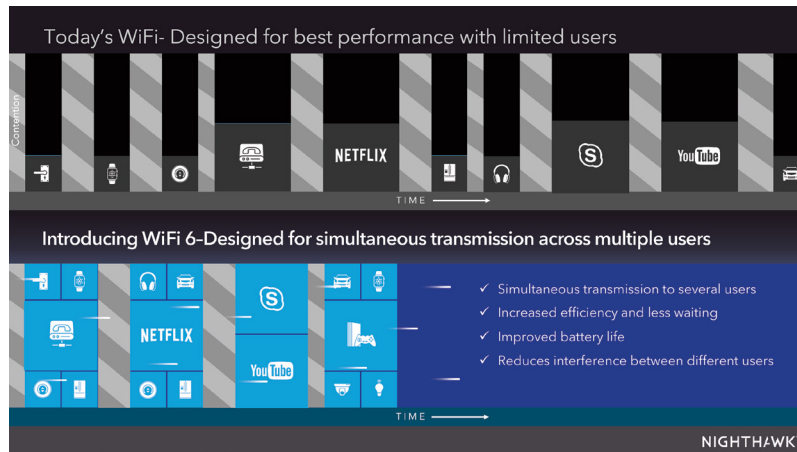

NIGHTHAWK[®]**Nighthawk[®] Tri-band Mesh WiFi 6 Add-on Satellite¹****Enjoy fast, expansive WiFi with Nighthawk Mesh WiFi 6 System**

Introducing WiFi 6 – the latest generation of WiFi that delivers four times better performance than AC WiFi. With innovative technologies, WiFi 6 delivers a huge boost in speed and total capacity. Rising to the challenges of modern smart home demands, this new standard of WiFi is ready to support more devices with better reliability and faster speeds. WiFi 6 is backward compatible with 802.11 ac/n/a/g/b.

Superior Performance

Get the ultimate experience with 7 streams of WiFi 6 and speeds up to 3.6Gbps.[†] Enjoy 4K UHD streaming and lag-free gaming.

More Capacity for More Devices

With WiFi 6, enjoy more devices simultaneously and greater capacity than before.

It's Easy

Easy setup with the Nighthawk app, customize and enjoy your new Nighthawk Mesh WiFi in minutes.

Orthogonal Frequency Division Multiple Access (OFDMA)

Using the OFDMA² feature of WiFi 6, the WiFi traffic is managed much more efficiently since data is transmitted from different devices concurrently, rather than having each device's data wait for its turn. This results in an efficient use of air-time, reduced latency, and increased bandwidth to add more devices to your network.