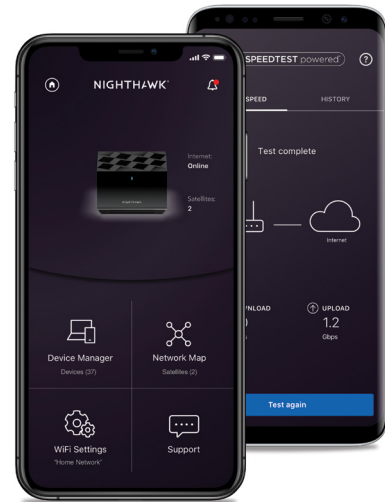

It's Easy

Easy setup with the Nighthawk app, customize and enjoy your new Nighthawk Mesh WiFi in minutes.

Orthogonal Frequency Division Multiple Access (OFDMA)

Using the OFDMA² feature of WiFi 6, the WiFi traffic is managed much more efficiently since data is transmitted from different devices concurrently, rather than having each device's data wait for its turn. This results in an efficient use of air-time, reduced latency, and increased bandwidth to add more devices to your network.

Ultra-powerful AX-optimized Quad-core Processor

The Nighthawk WiFi 6 Mesh Add-on Satellite is powered by a 1.5GHz quad-core processor, is built for performance at an ultimate level. The ultra-fast processor enables the satellite to seamlessly handle data intensive applications such as 4K UHD video streaming, VR/AR gaming, as well as provide a stronger, more reliable WiFi experience. This powerful processor is optimized for AX making intelligent spontaneous decisions to schedule data traffic to maximize WiFi Bandwidth utilization.

NIGHTHAWK®**Nighthawk® Tri-band Mesh WiFi 6 Add-on Satellite¹****Nighthawk App**

The NETGEAR Nighthawk® App makes it easy to set up your Nighthawk Tri-band Mesh WiFi 6 Satellite and get more out of your WiFi. With the app, you can install your Tri-band Mesh WiFi 6 Satellite in a few steps—just connect your mobile device to the router network and the app will walk you through the rest. Once set up, you can use the intuitive dashboard to pause the Internet on your connected devices, run a quick Internet speed test, and much more!

- Anywhere Access – Easily monitor your home network anytime, anywhere
- Internet Speed Test – Check the broadband speeds from your service provider
- Pause Internet – Pause the Internet to any device
- Traffic Meter – Track Internet data usage
- Guest Networks – Set up separate WiFi access for guests
- Quick Setup – Get connected in just minutes
- Get it at nighthawk-app.com