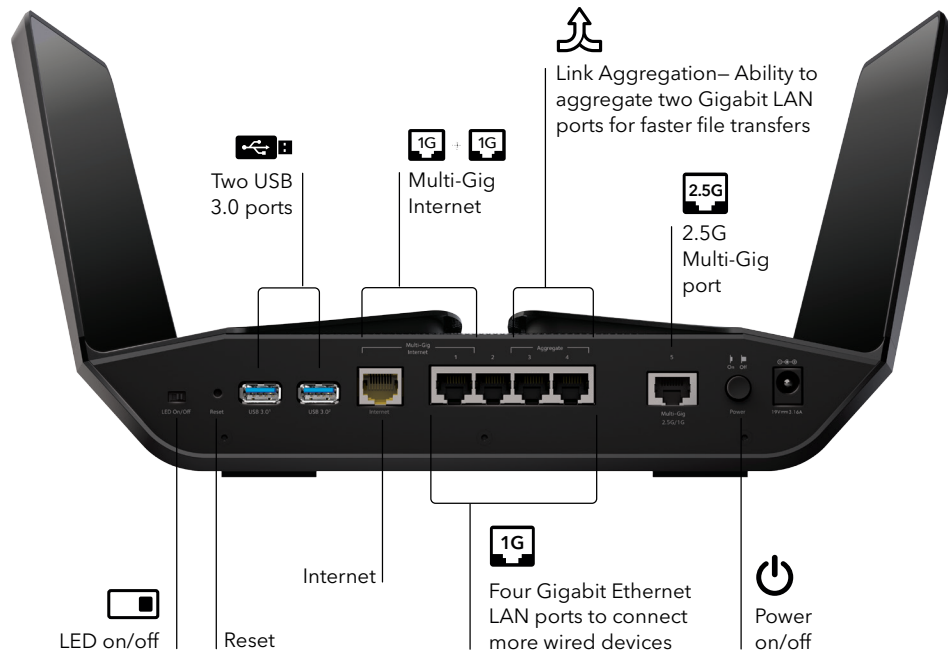

Connection Diagram