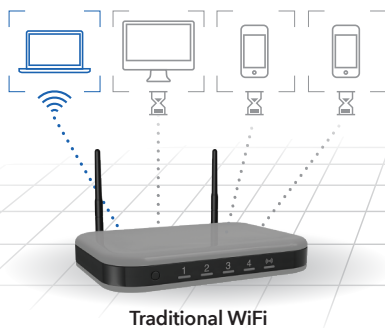

NIGHTHAWK®

Nighthawk® RAXE500 AXE11000 Tri-Band WiFi Router

Security

Maintain high security across your network to ensure your privacy & family is safe while online. Whether it's preventing phishing & spyware or just limiting access for kids & guests, NETGEAR has you covered.

NETGEAR ARMOR™—Cybersecurity for your home^{††}. Advanced cyber threat protection for your home network and your connected devices

VPN SUPPORT—On PC, MAC, & now also with OpenVPN Connect app on iOS & Android, securely access your home network & Internet connection from your mobile device remotely

GUEST NETWORK—Separate and secure network for your guests

AUTOMATIC FIRMWARE UPDATE—Delivers latest security patches to the router

LATEST SECURITY STANDARD—Supports WPA3 the latest and cutting-edge WiFi security protocol

4x4 Multi-user MIMO

Using multi-user MIMO[†] technology, routers can stream data to multiple devices simultaneously. That means faster downloads and smoother streaming for your devices with 4 streams.

Enjoy simultaneous streaming with MU-MIMO

Data sent to one device at a time