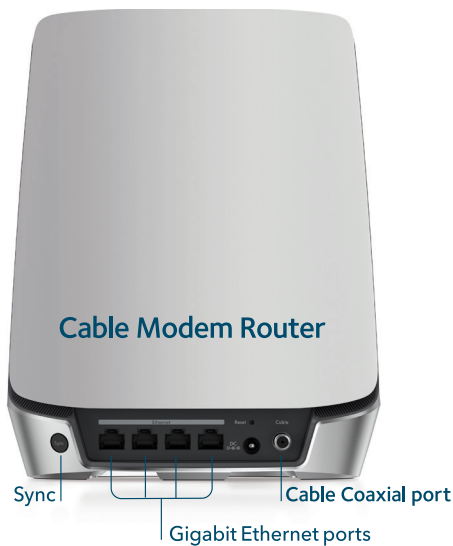

Overview

Built with the latest and fastest WiFi 6 plus DOCSIS® 3.1 technology, NETGEAR Orbi provides a robust smart home experience. Experience WiFi coverage and connection capacity beyond belief with the perk of automatic firmware updates while saving up to \$168 per year by eliminating monthly cable modem rental fees.¹ This system now includes NETGEAR Armor™, advanced cyber security for your devices.

Learn more at NETGEAR.com/armor

Orbi Cable Modem Router (CBR750)

Orbi Satellite (RBS750)

What's In the Box?

- One (1) Orbi Cable Modem Router (CBR750)
- One (1) Orbi Satellite (RBS750)
- One (1) 19V/3.16A power adapter (router)
- One (1) 12V/2.5A power adapter (satellite)
- One (1) 2m Ethernet cable
- Quick start guide