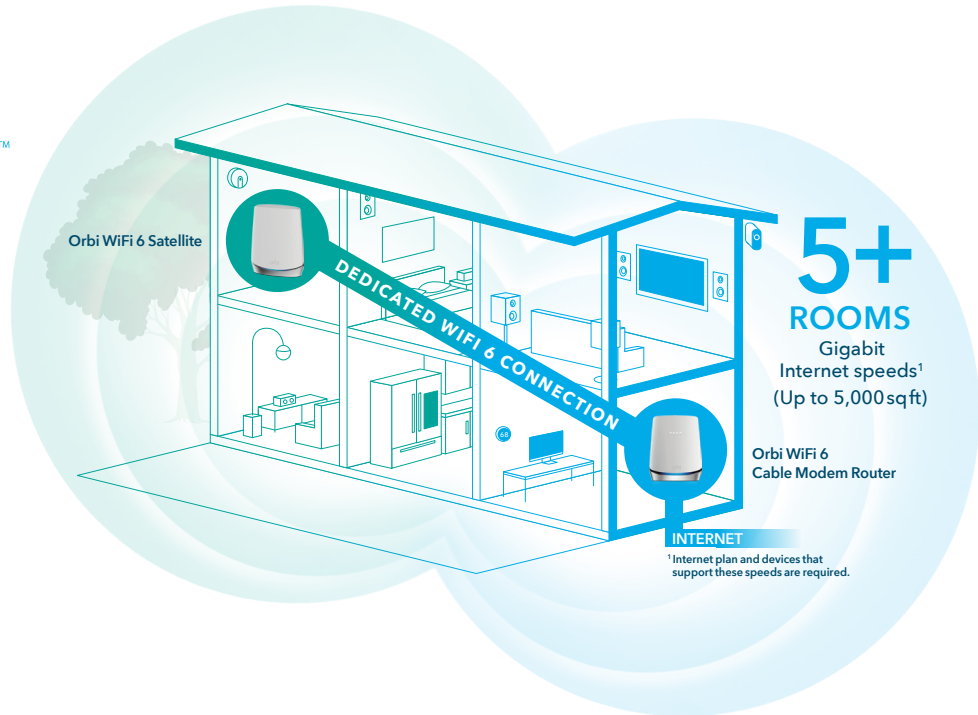

Advanced Cyber Threat Protection.

NETGEAR Armor™ has your home network & devices covered from attack.³

House Diagram

Robust Smart Home Experience

Orbi App

Use the Orbi app to setup and manage your Orbi WiFi.