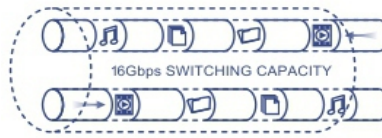

PoE Power

A 110W PoE power budget supplies up to eight Power over Ethernet devices.

Gigabit Ethernet

Eight gigabit ports provides a 16Gbps switching capacity to support edge network installations.

Fanless

Fanless design lowers energy consumption and eliminates operating noise.

PoE+

Supplies up to 30W of PoE+ power per port with a total power budget of 110W

Ports

Eight gigabit PoE+ ports

Switching Capacity

16Gbps switching capacity

Jumbo Frame

Sends larger packets, or Jumbo Frames (up to 9KB) for increased performance

Housing Design

Sturdy rack mountable metal housing with included mounting kit

Fanless

Fanless design lowers energy consumption and eliminates operating noise

Energy Savings

Embedded GREENnet technology reduces power consumption

LED Indicators

LED indicators convey port status