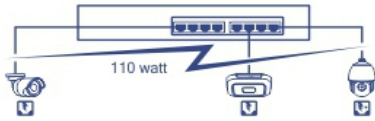

PoE Power

A 110W PoE power budget supplies up to eight Power over Ethernet devices.

Gigabit Ethernet

Eight gigabit ports provides a 16Gbps switching capacity to support edge network installations.

Fanless

Fanless design lowers energy consumption and eliminates operating noise.

PoE+

Supplies up to 30W of PoE+ power per port with a total power budget of 110W

Ports

Eight gigabit PoE+ ports

Switching Capacity

16Gbps switching capacity

Jumbo Frame

Sends larger packets, or Jumbo Frames (up to 9KB) for increased performance

Housing Design

Sturdy rack mountable metal housing with included mounting kit

Fanless

Fanless design lowers energy consumption and eliminates operating noise

Energy Savings

Embedded GREENnet technology reduces power consumption

LED Indicators

LED indicators convey port status