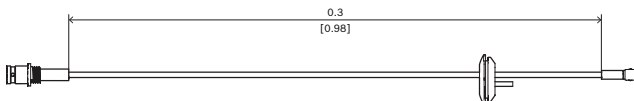

## NDA-MCSMB-03M Cable, SMB to BNC, 0.3m

The analog cable, SMB (female) to BNC (female), can be used to connect a camera to a coaxial cable. The analog cable is applicable for FLEXIDOME indoor 5100i, FLEXIDOME indoor 5100 IR, FLEXIDOME outdoor 5100i, and FLEXIDOME outdoor 5100i IR.

### Installation/configuration notes

Dimensions in m (ft)