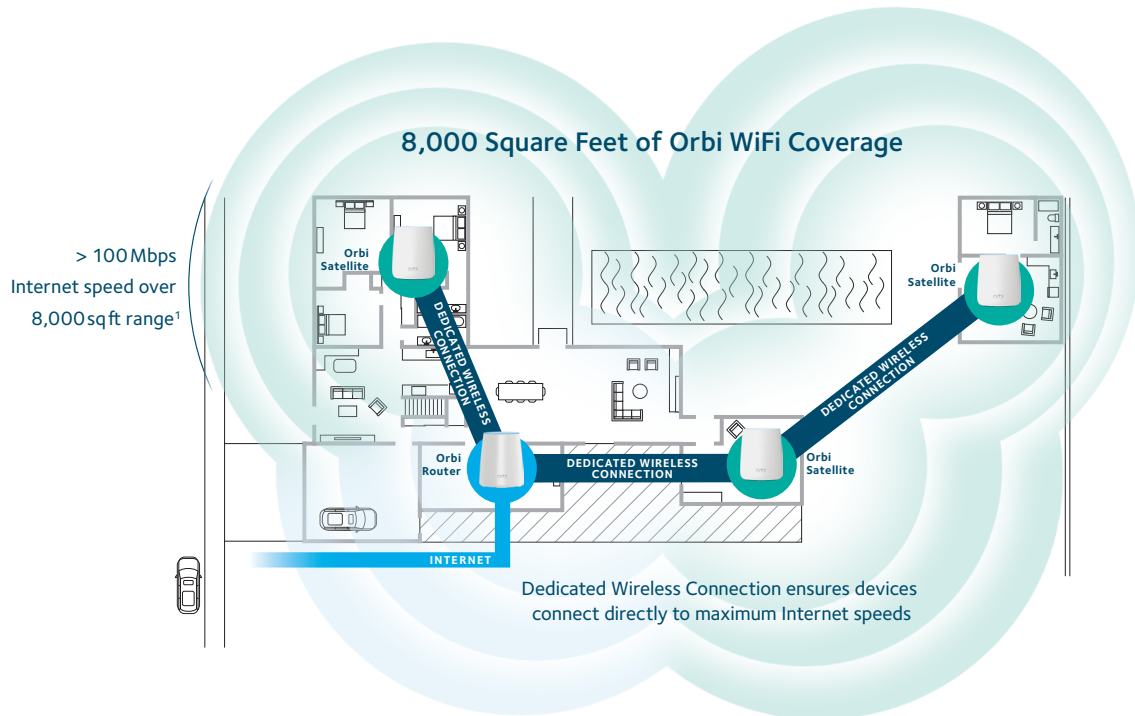

House Diagram

¹ Internet plan and devices that support these speeds are required.